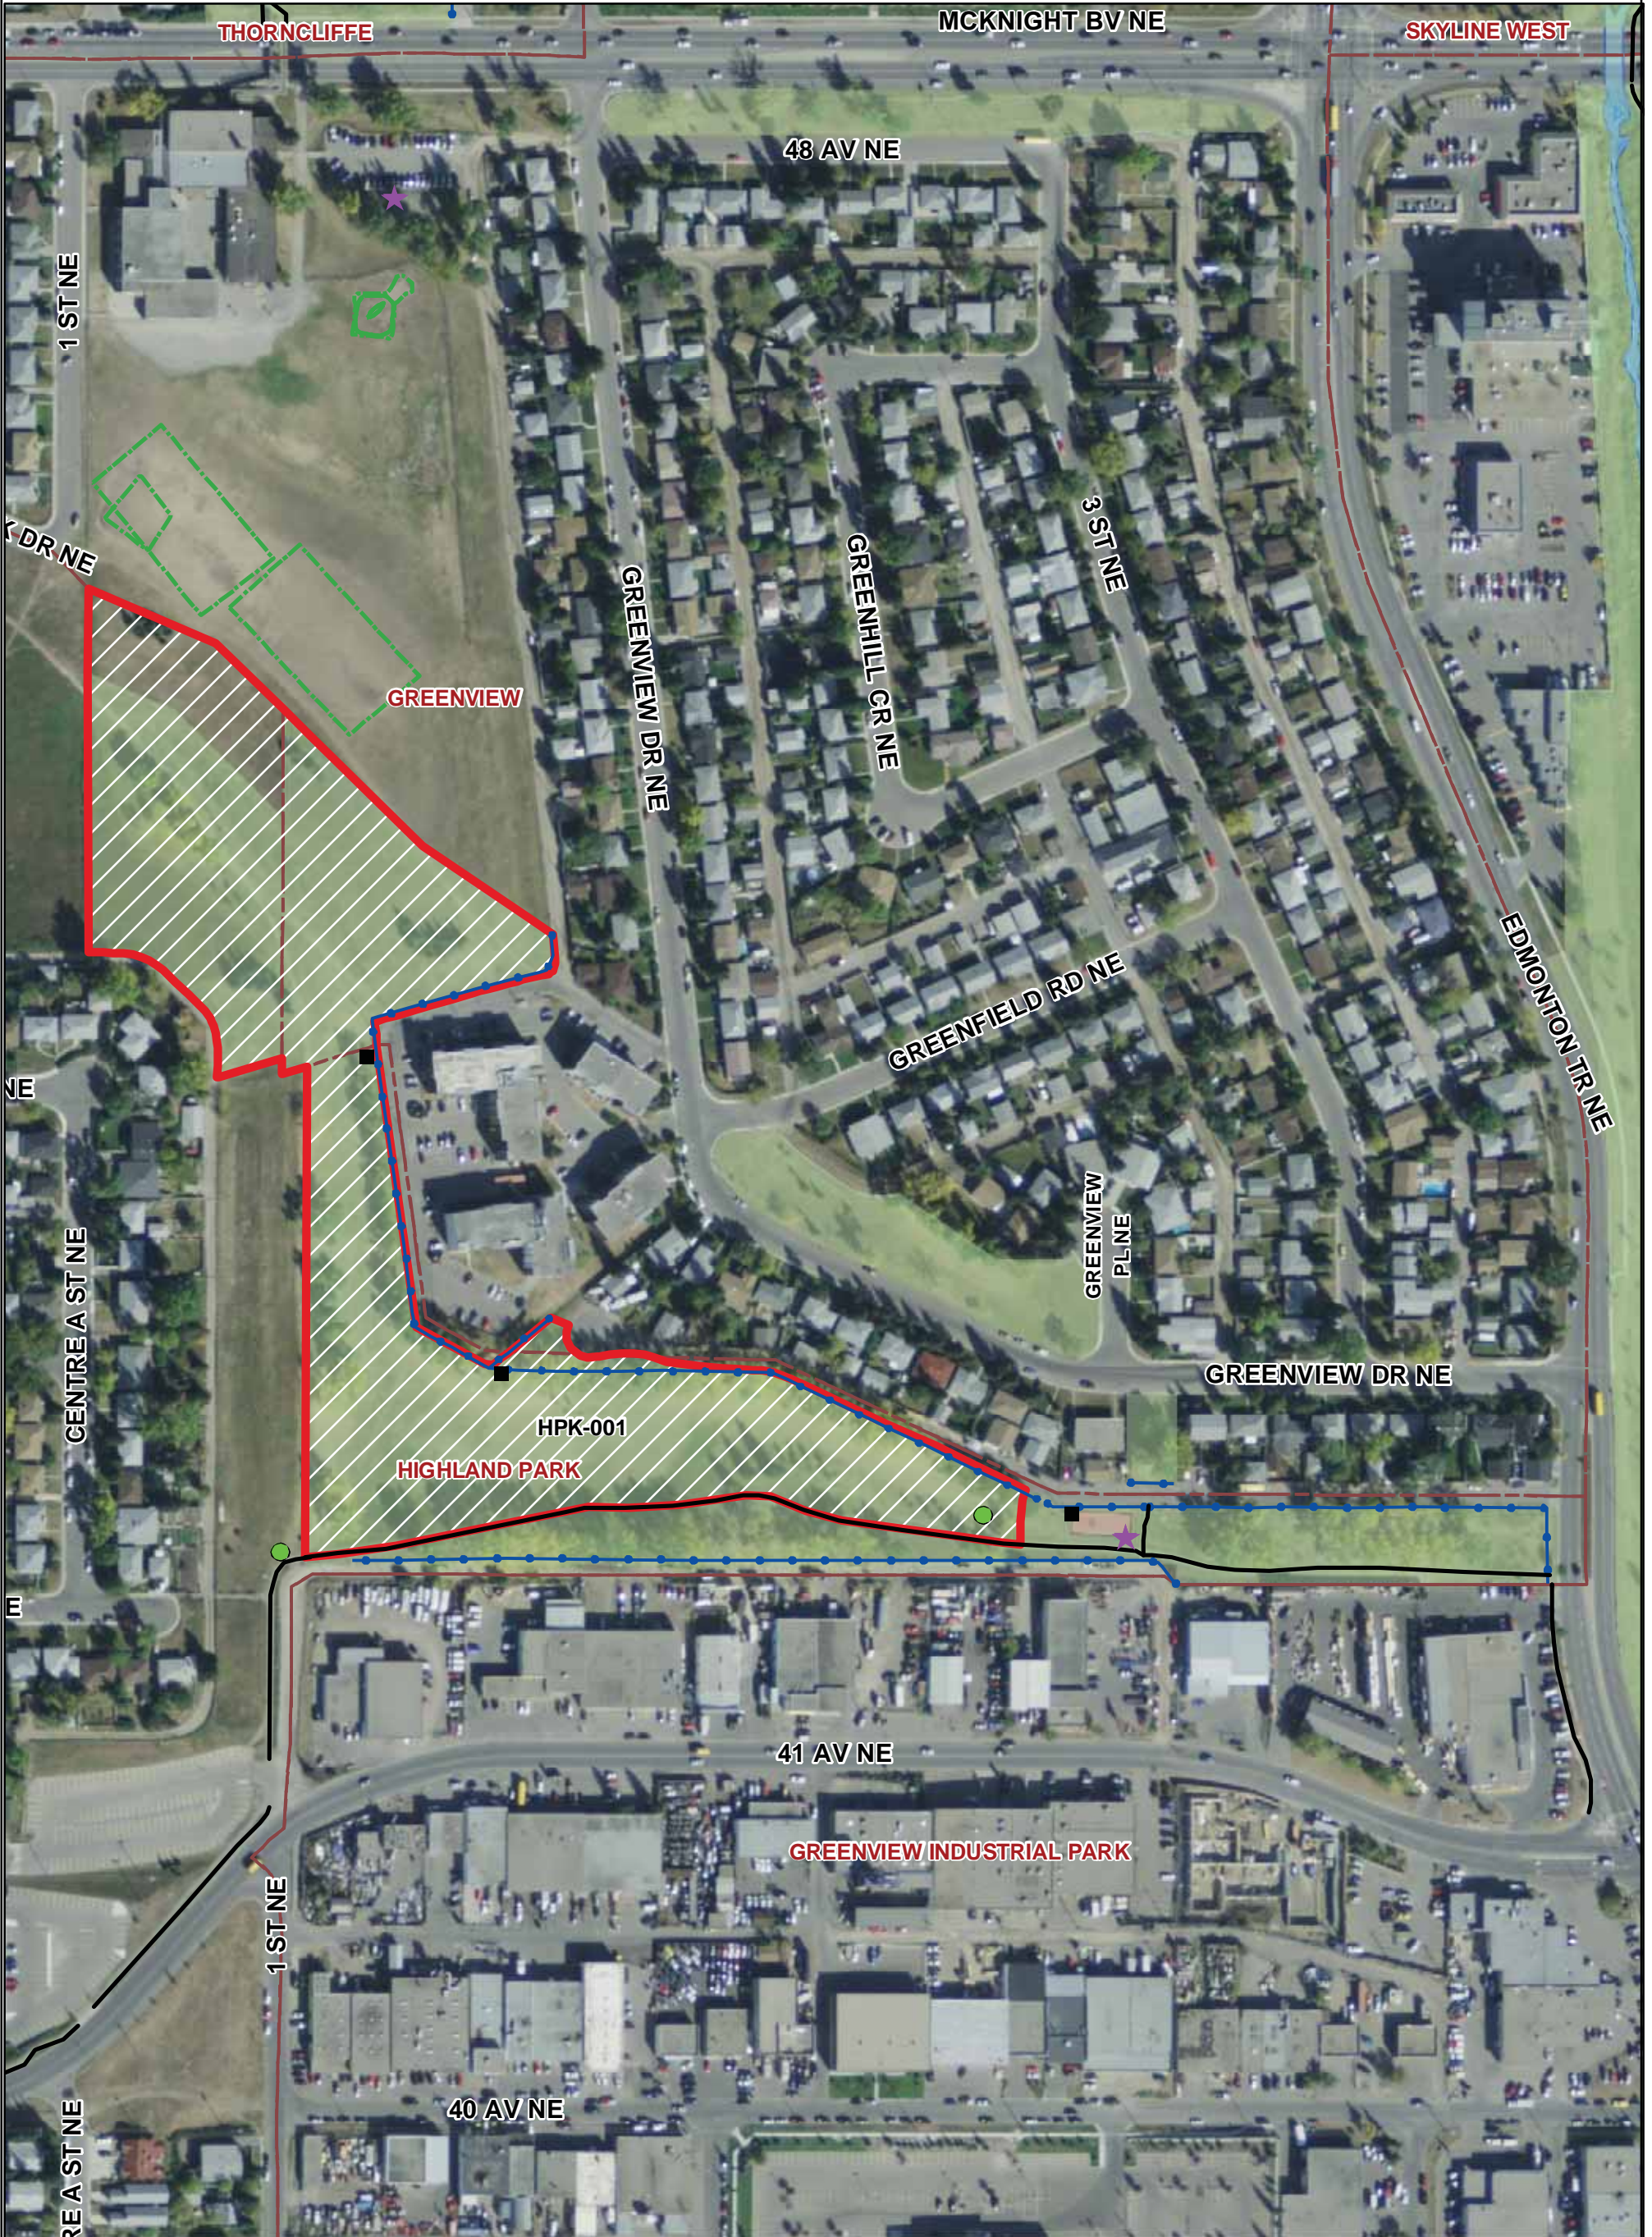

# HIGHLAND PARK OFF LEASH AREA (HPK-001)

THE CITY OF  
**CALGARY**  
INFRASTRUCTURE &  
INFORMATION SERVICES

THIS MAP WAS PRODUCED BY:  
CITY OF CALGARY PARKS  
COPYRIGHT 2010 The City of Calgary  
ALL RIGHTS RESERVED. NO PART OF THIS MAP MAY BE REPRODUCED IN ANY FORM  
OR BY ANY MEANS WITHOUT THE WRITTEN CONSENT OF THE CITY OF CALGARY  
AND APPROPRIATE LICENCE AGREEMENT. THE CITY OF CALGARY PROVIDES THIS  
INFORMATION IN GOOD FAITH, BUT PROVIDES NO WARRANTY NOR ACCEPTS ANY  
LIABILITY ARISING FROM INCORRECT, INCOMPLETE OR MISLEADING INFORMATION  
OR ITS IMPROPER USE. INFORMATION IS MAINTAINED ON A REGULAR BASIS.  
November 8, 2010  
2010-147-OLA.mxd

### Legend

- Dog Off Leash Sign
- ★ No Dogs Sign
- Garbage Bins
- Chain Link Fence
- Post and Cable Fence
- P Parking Lot
- Pathway
- Off Leash Areas
- Golf Course
- Playground
- Playfields