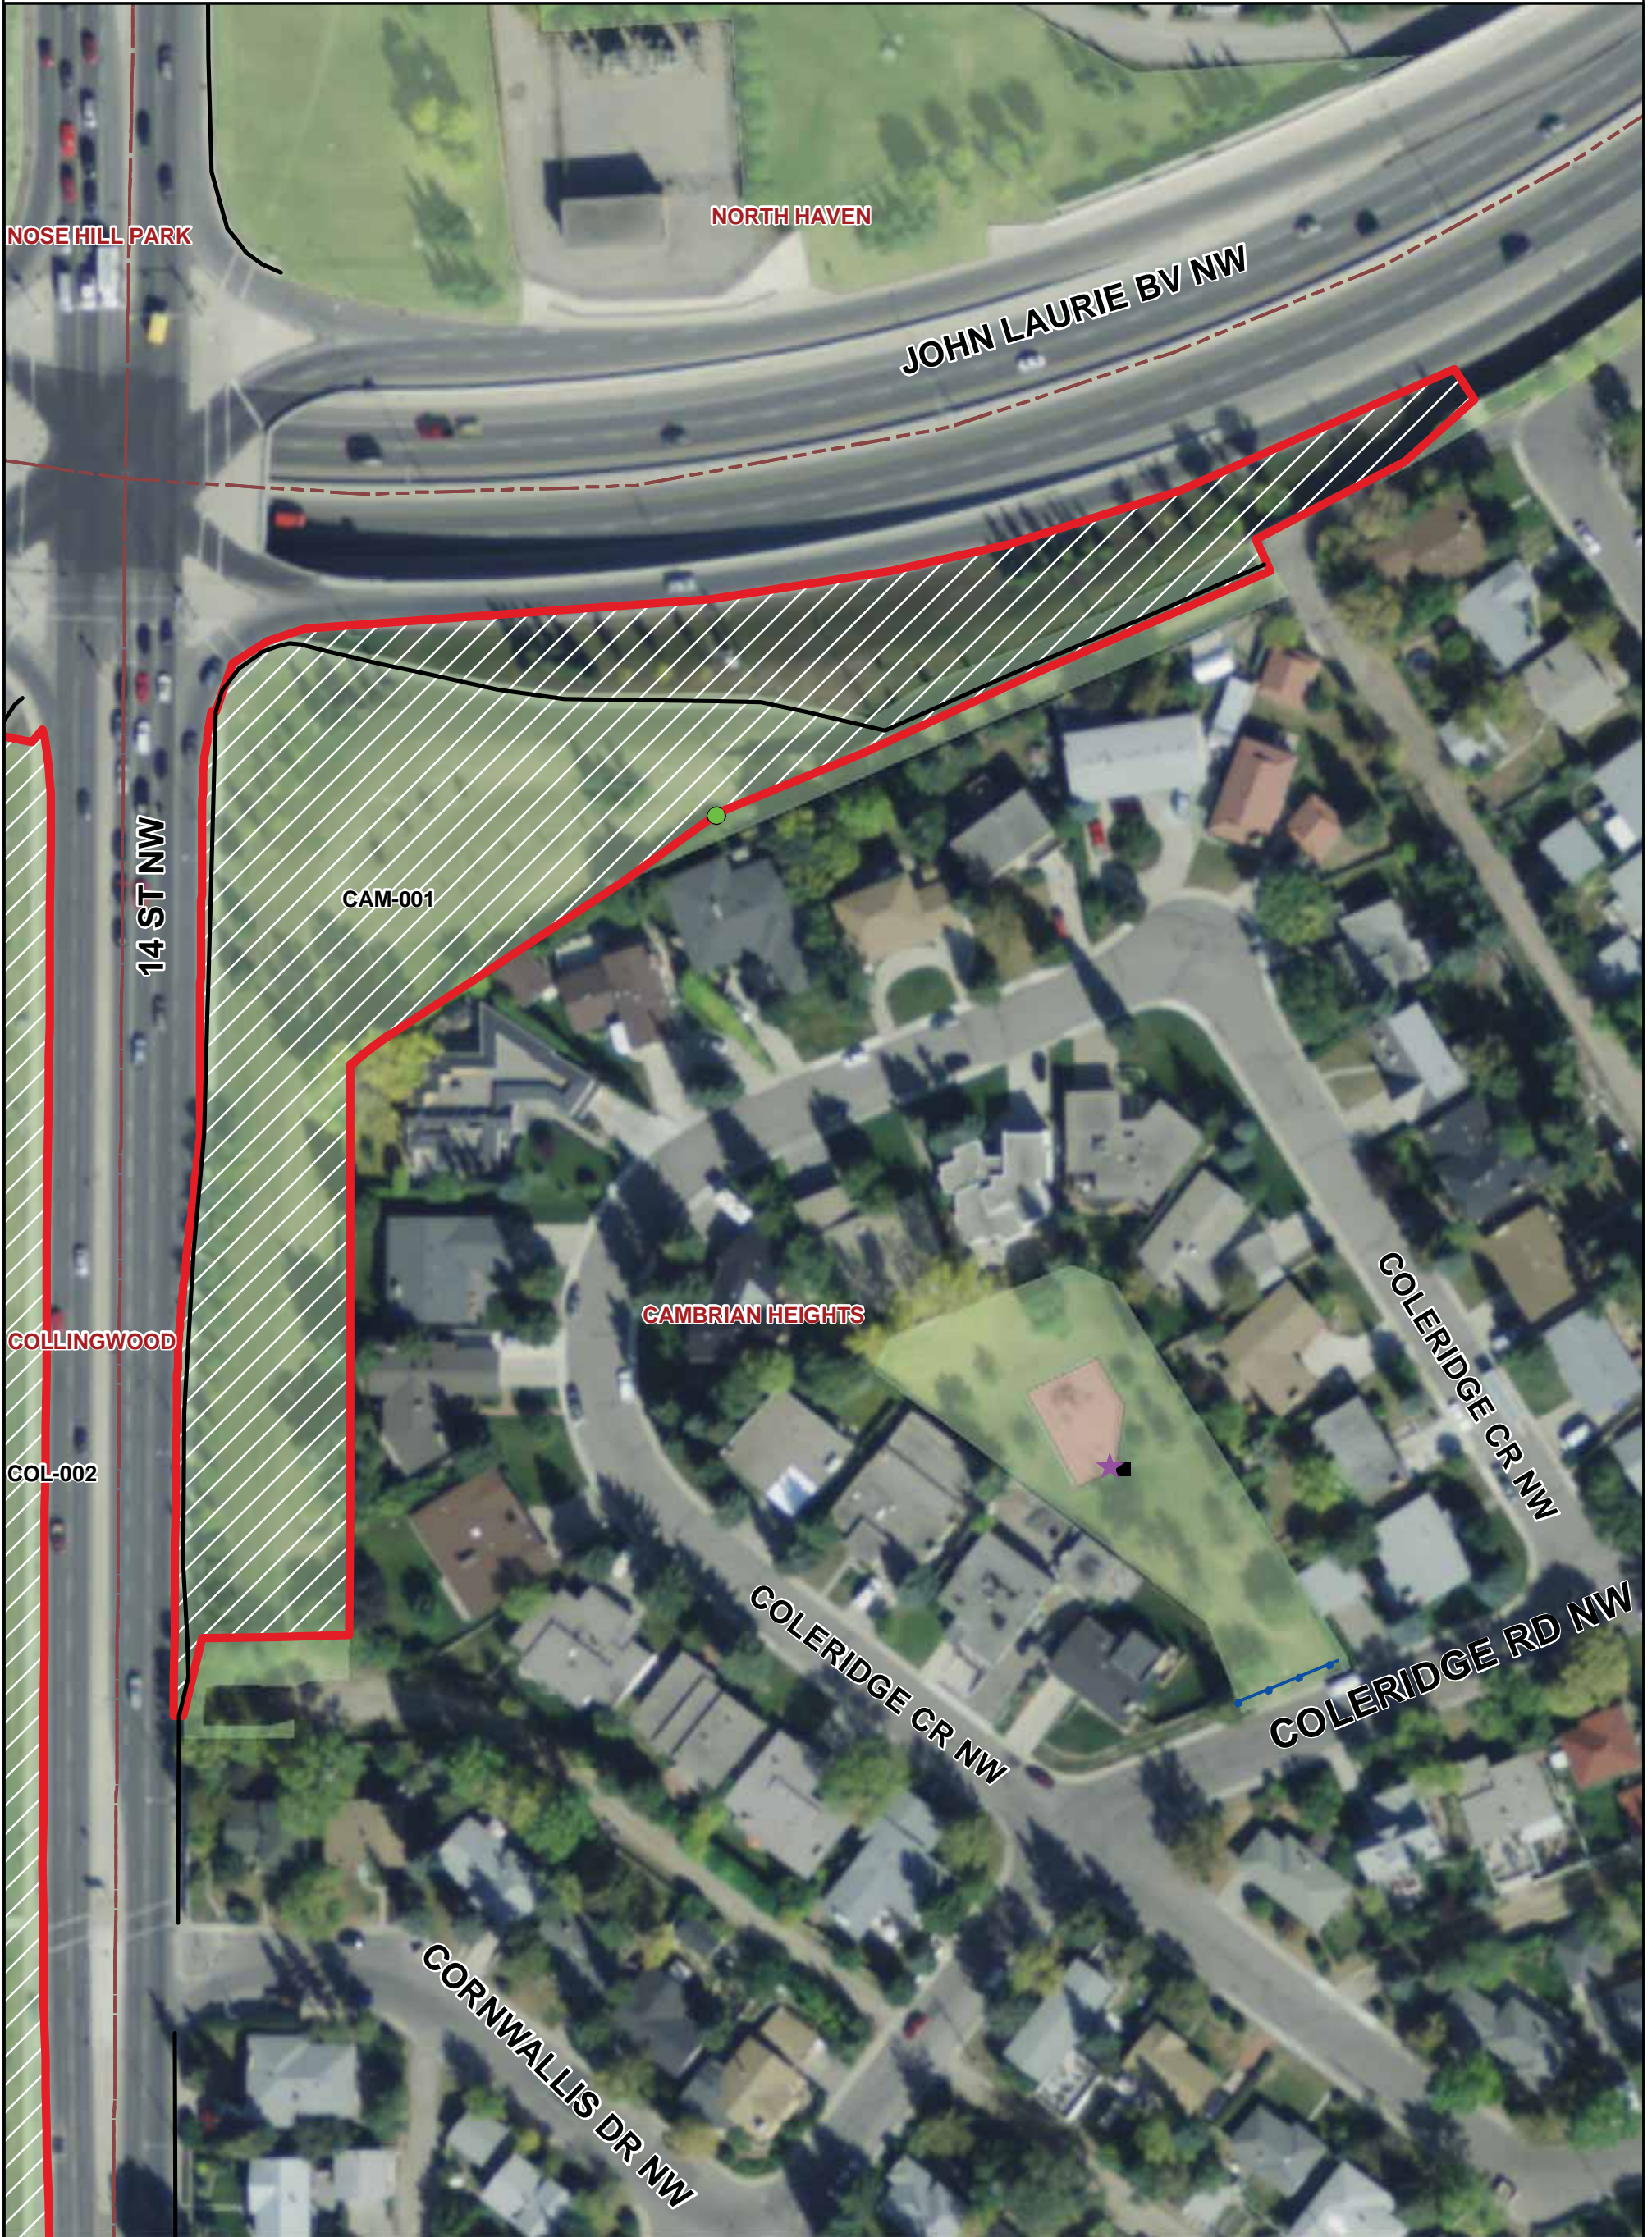

CAMBRIAN HEIGHTS OFF LEASH AREA (CAM-001)

THE CITY OF
CALGARY
INFRASTRUCTURE &
INFORMATION SERVICES

THIS MAP WAS PRODUCED BY:
CITY OF CALGARY PARKS
COPYRIGHT 2010 The City of Calgary
ALL RIGHTS RESERVED. NO PART OF THIS MAP MAY BE REPRODUCED IN ANY FORM
OR BY ANY MEANS WITHOUT THE WRITTEN CONSENT OF THE CITY OF CALGARY
AND APPROPRIATE LICENCE AGREEMENT. THE CITY OF CALGARY PROVIDES THIS
INFORMATION IN GOOD FAITH, BUT PROVIDES NO WARRANTY NOR ACCEPTS ANY
LIABILITY ARISING FROM INCORRECT, INCOMPLETE OR MISLEADING INFORMATION
OR ITS IMPROPER USE. INFORMATION IS MAINTAINED ON A REGULAR BASIS.
November 4, 2010
2010-147-OLA.mxd

Legend

- Dog Off Leash Sign
- ★ No Dogs Sign
- Garbage Bins
- Chain Link Fence
- Post and Cable Fence
- P Parking Lot
- Pathway
- Off Leash Areas
- Golf Course
- Playground
- Playfields