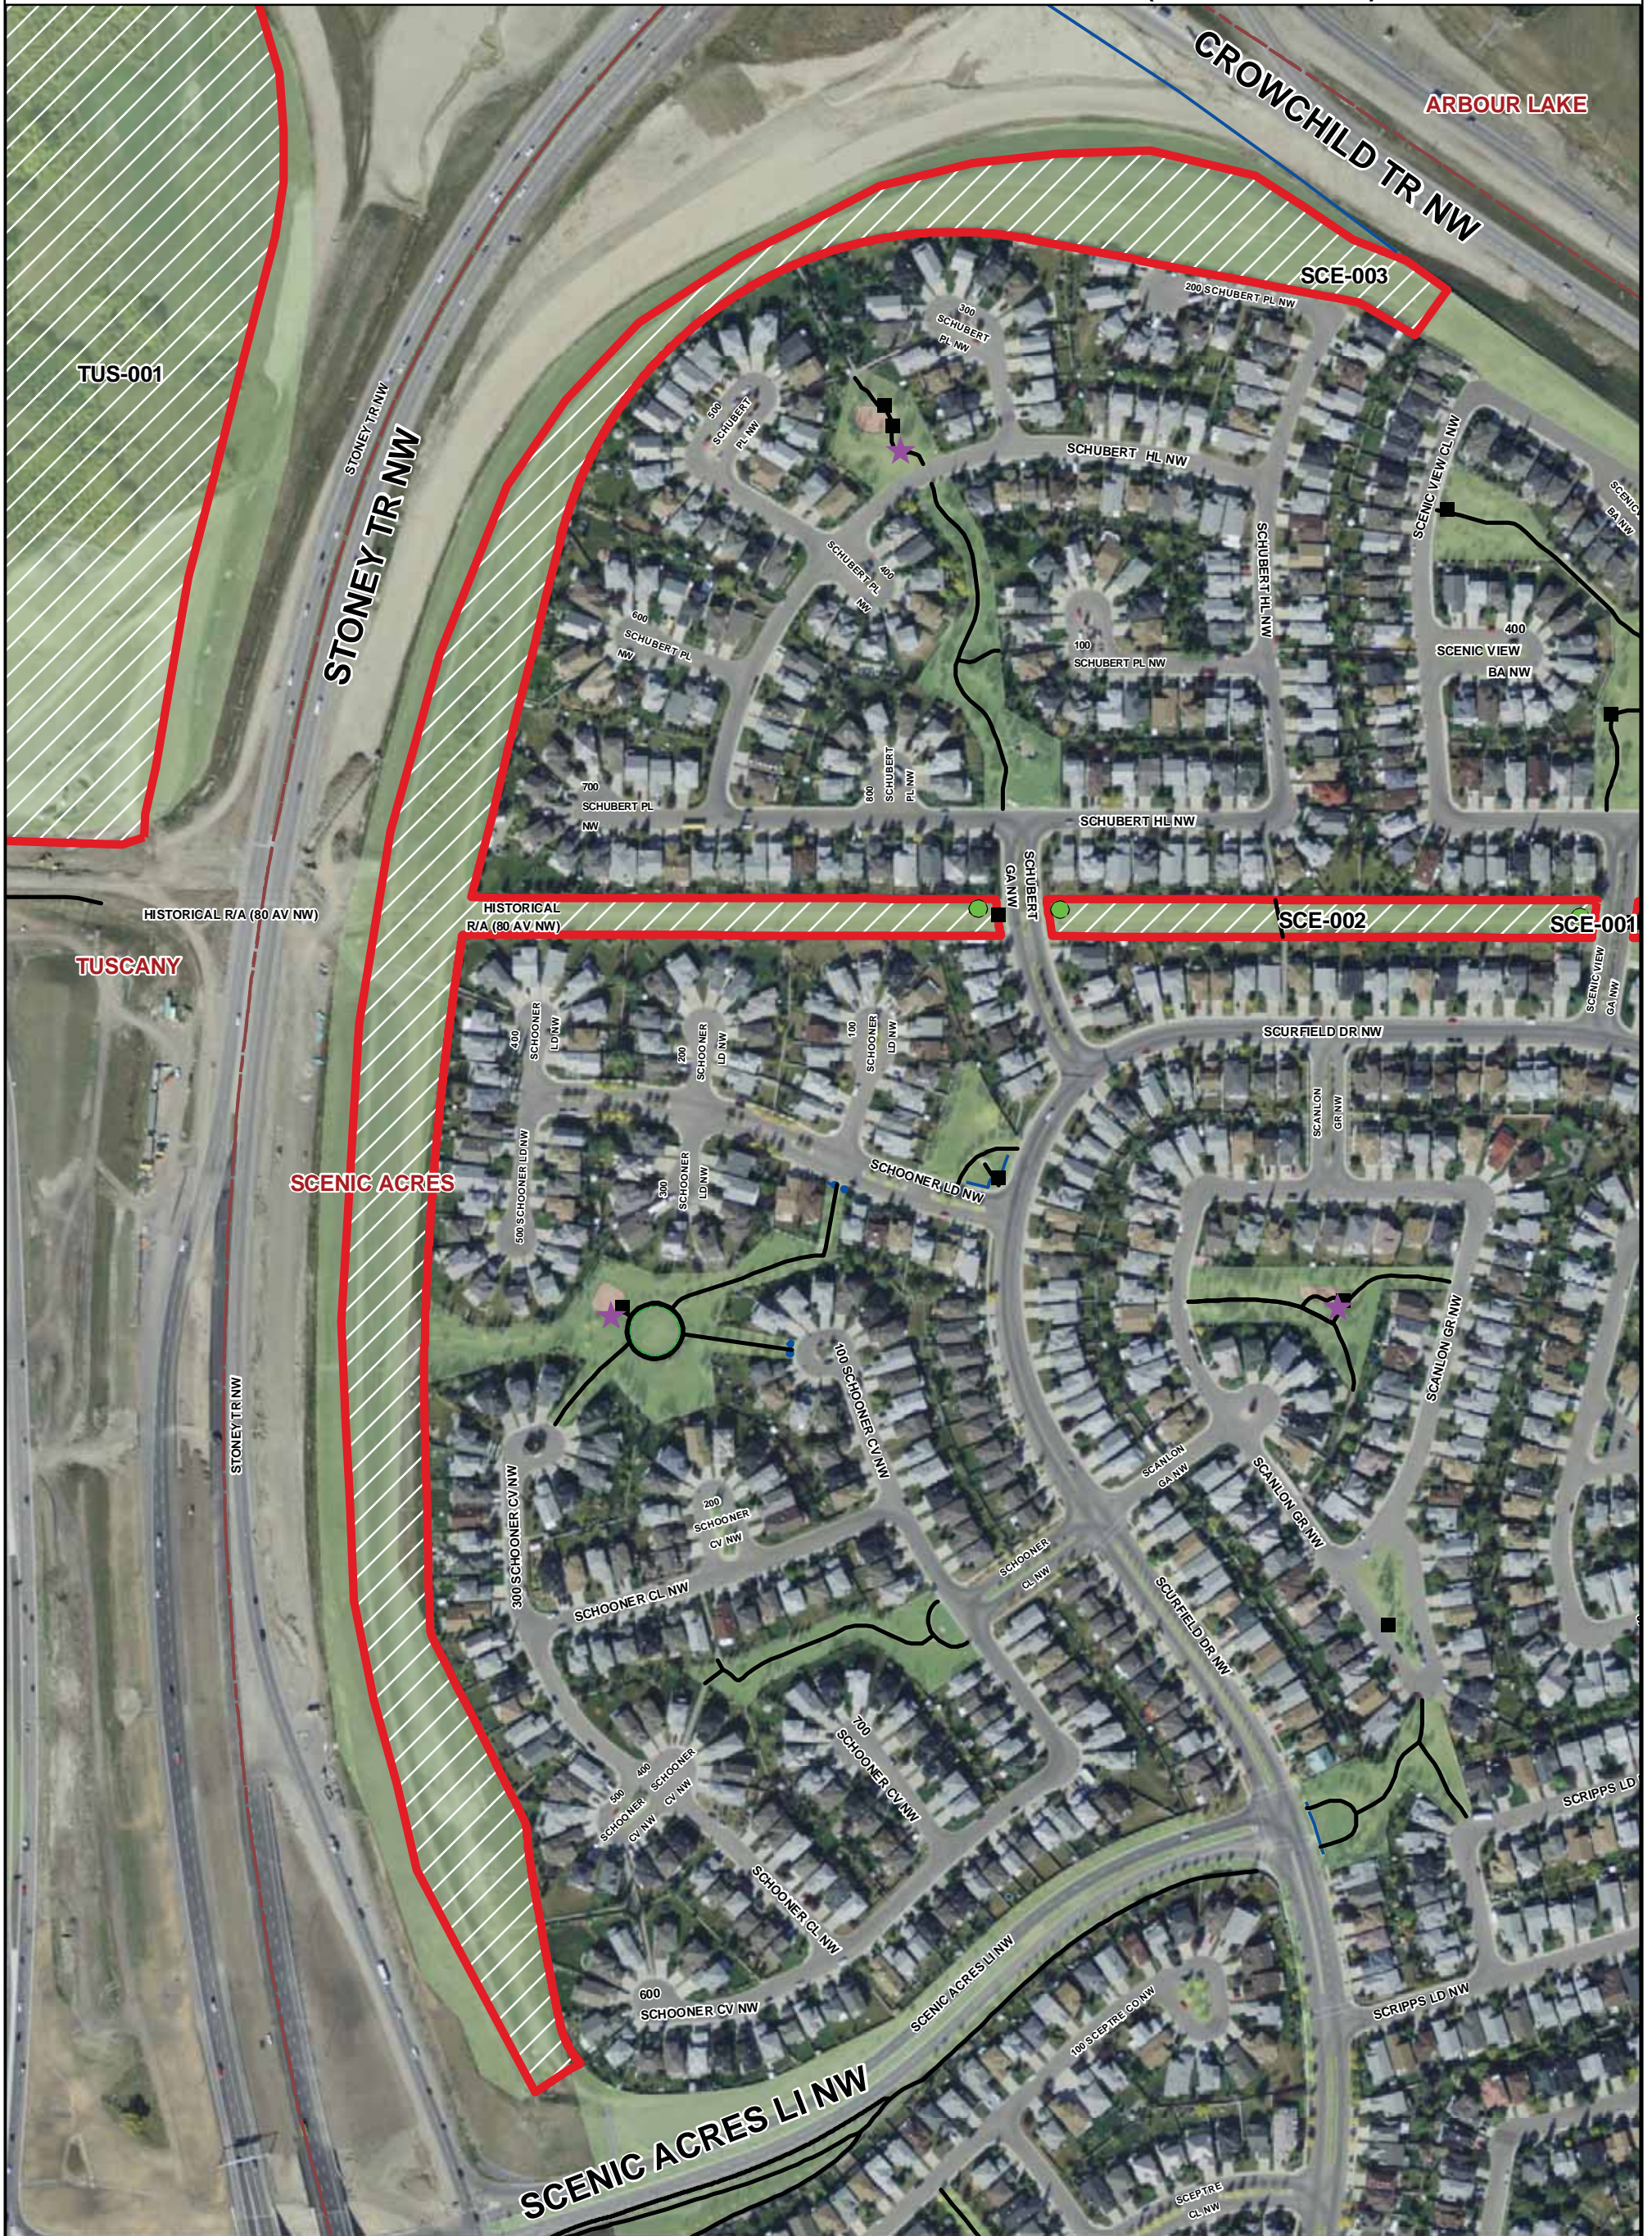

SCENIC ACRES OFF LEASH AREA (SCE-003)

THE CITY OF
CALGARY
INFRASTRUCTURE &
INFORMATION SERVICES

THIS MAP WAS PRODUCED BY:
CITY OF CALGARY PARKS

COPYRIGHT 2010 The City of Calgary
ALL RIGHTS RESERVED. NO PART OF THIS MAP MAY BE REPRODUCED IN ANY FORM
OR BY ANY MEANS WITHOUT THE WRITTEN CONSENT OF THE CITY OF CALGARY
AND APPROPRIATE LICENCE AGREEMENT. THE CITY OF CALGARY PROVIDES THIS
INFORMATION IN GOOD FAITH, BUT PROVIDES NO WARRANTY NOR ACCEPTS ANY
LIABILITY ARISING FROM INCORRECT, INCOMPLETE OR MISLEADING INFORMATION
OR ITS IMPROPER USE. INFORMATION IS MAINTAINED ON A REGULAR BASIS.

November 8, 2010
2010-147-OLA.mxd

Legend

- Dog Off Leash Sign
- No Dogs Sign
- Garbage Bins
- Chain Link Fence
- Post and Cable Fence
- Parking Lot
- Pathway
- Off Leash Areas
- Golf Course
- Playground
- Playfields