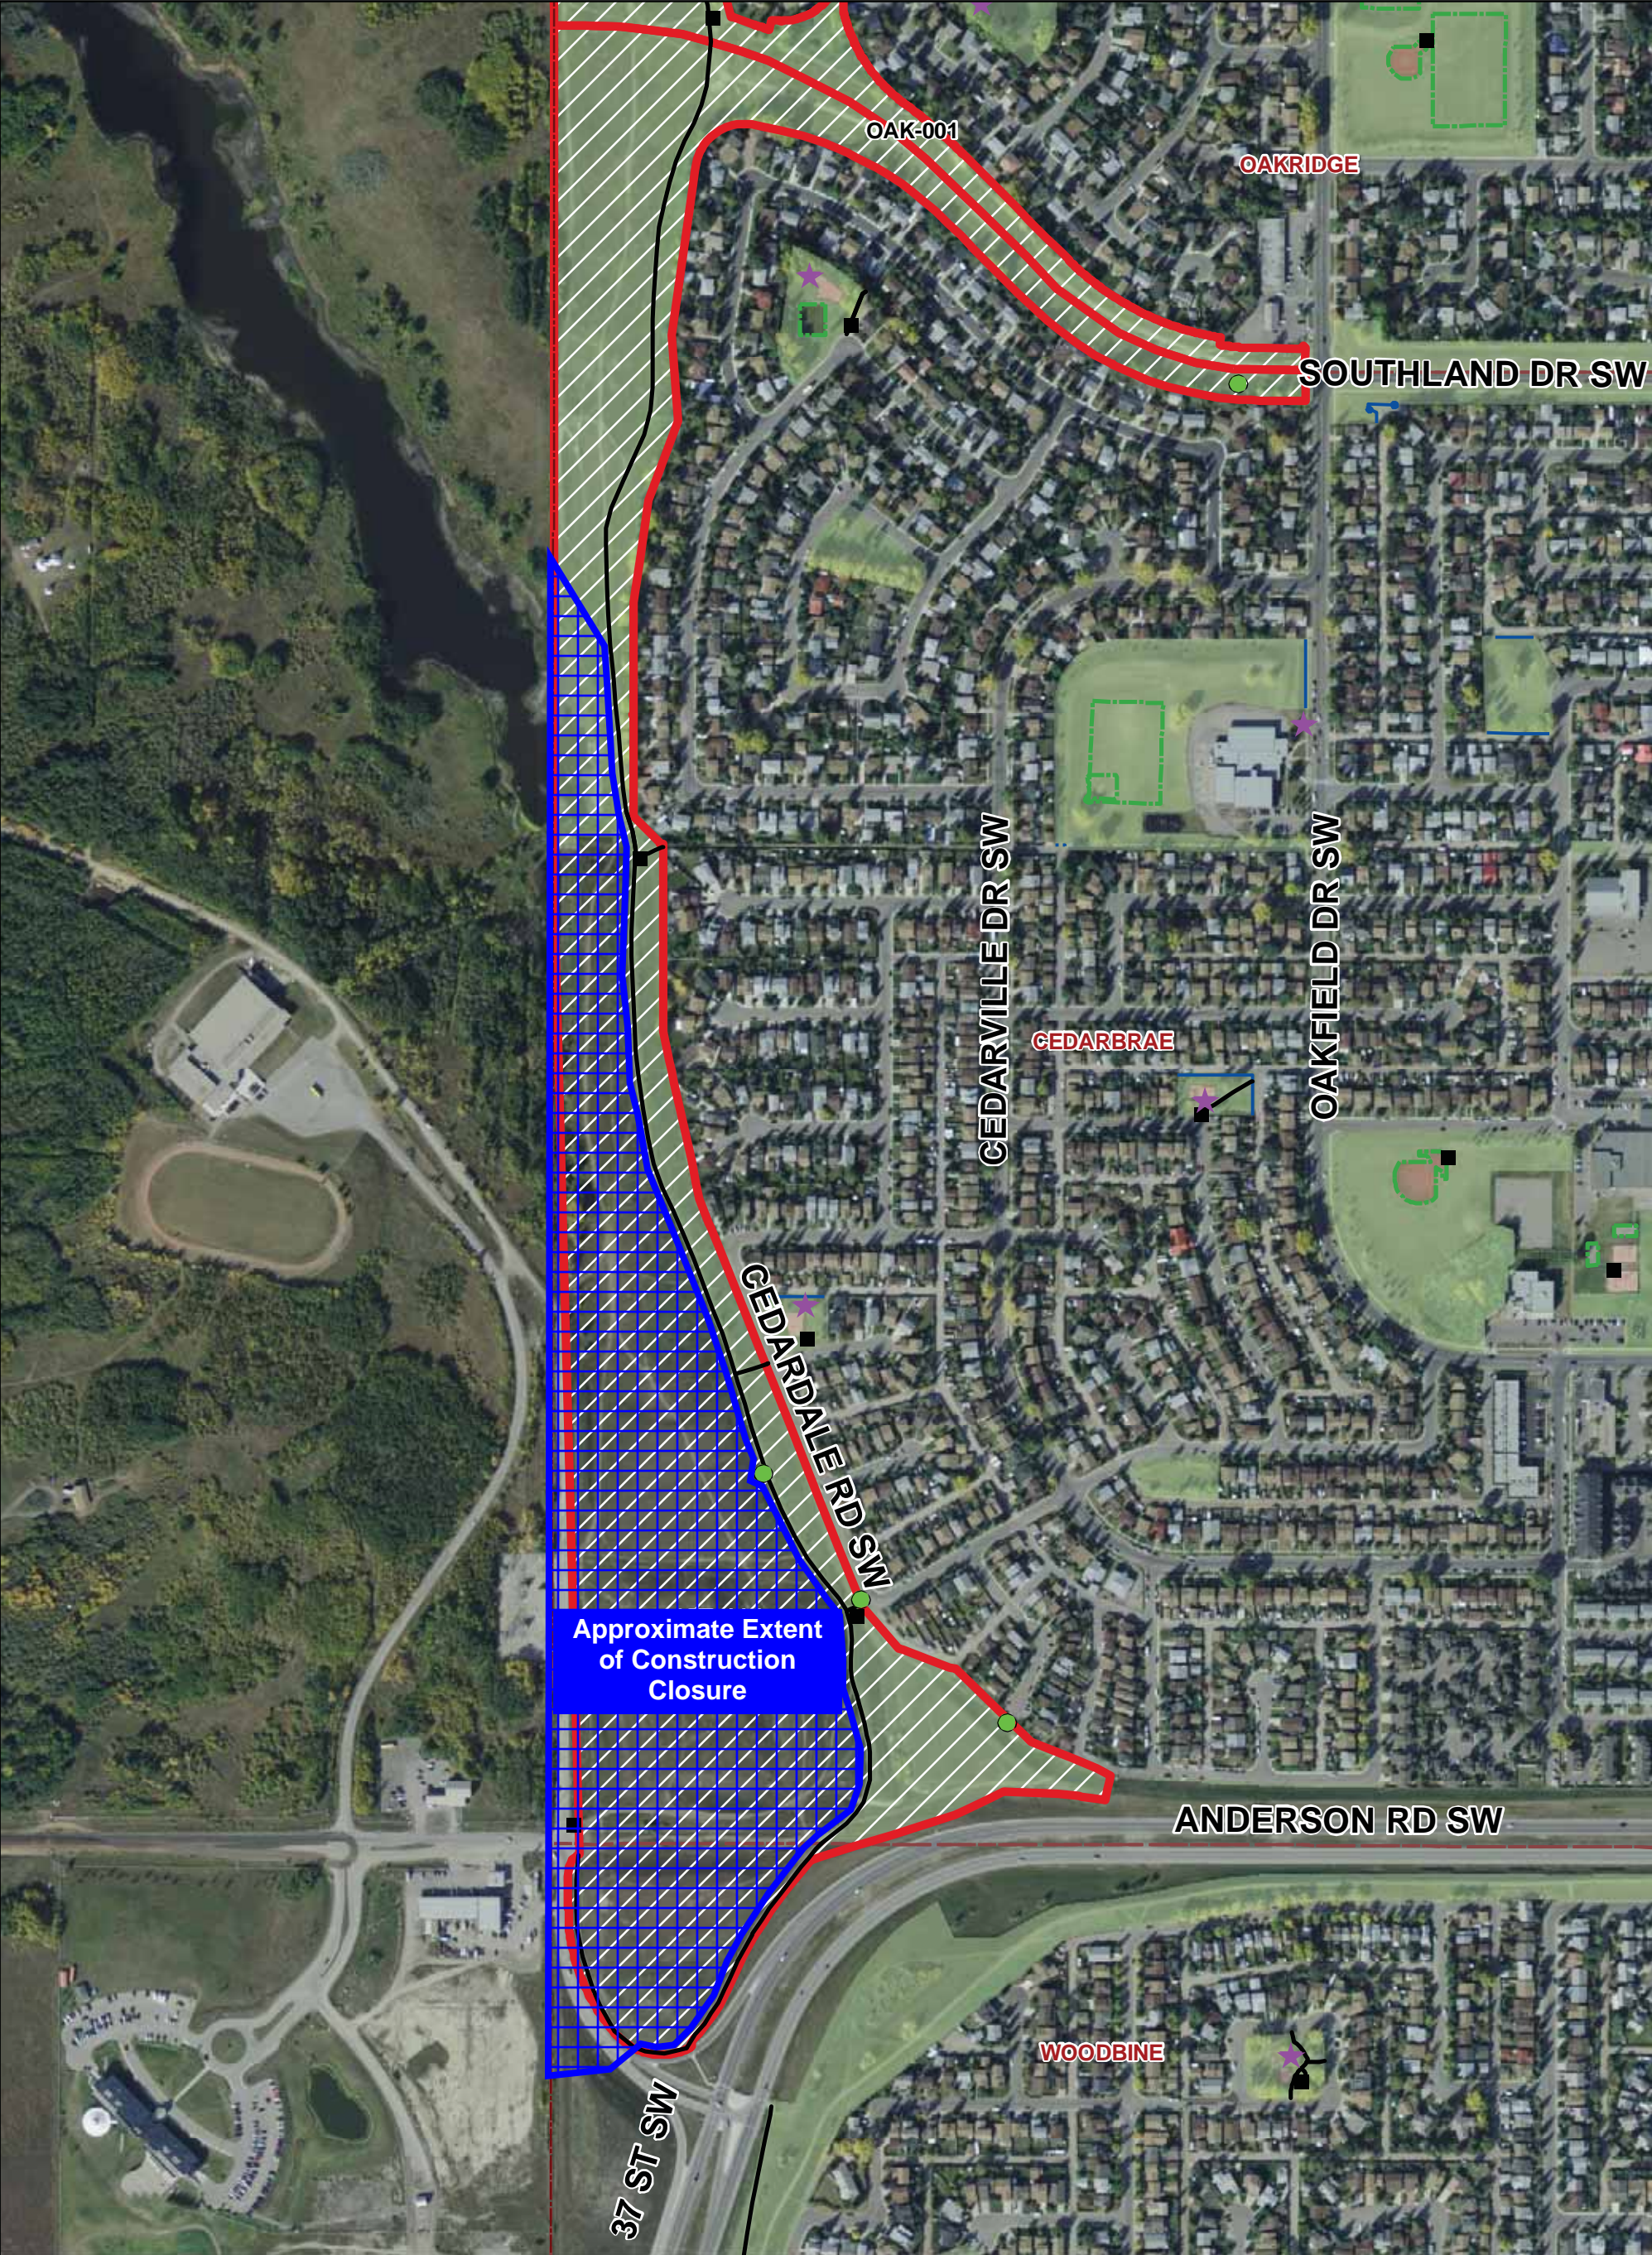

CEDARBRAE OFF LEASH AREA (CED-001)

THE CITY OF
CALGARY
INFRASTRUCTURE &
INFORMATION SERVICES

0 30 60 120 180 Meters

THIS MAP WAS PRODUCED BY:
CITY OF CALGARY PARKS
COPYRIGHT 2010 The City of Calgary
ALL RIGHTS RESERVED. NO PART OF THIS MAP MAY BE REPRODUCED IN ANY FORM
OR BY ANY MEANS WITHOUT THE WRITTEN CONSENT OF THE CITY OF CALGARY
AND APPROPRIATE LICENCE AGREEMENT. THE CITY OF CALGARY PROVIDES THIS
INFORMATION IN GOOD FAITH, BUT PROVIDES NO WARRANTY NOR ACCEPTS ANY
LIABILITY ARISING FROM INCORRECT, INCOMPLETE OR MISLEADING INFORMATION
OR ITS IMPROPER USE. INFORMATION IS MAINTAINED ON A REGULAR BASIS.
November 4, 2010
2010-147-OLA.mxd

Legend

- Dog Off Leash Sign
- ★ No Dogs Sign
- Garbage Bins
- Chain Link Fence
- Post and Cable Fence
- P Parking Lot
- Pathway
- ▨ Off Leash Areas
- ▨ Golf Course
- ▨ Playground
- ▨ Playfields