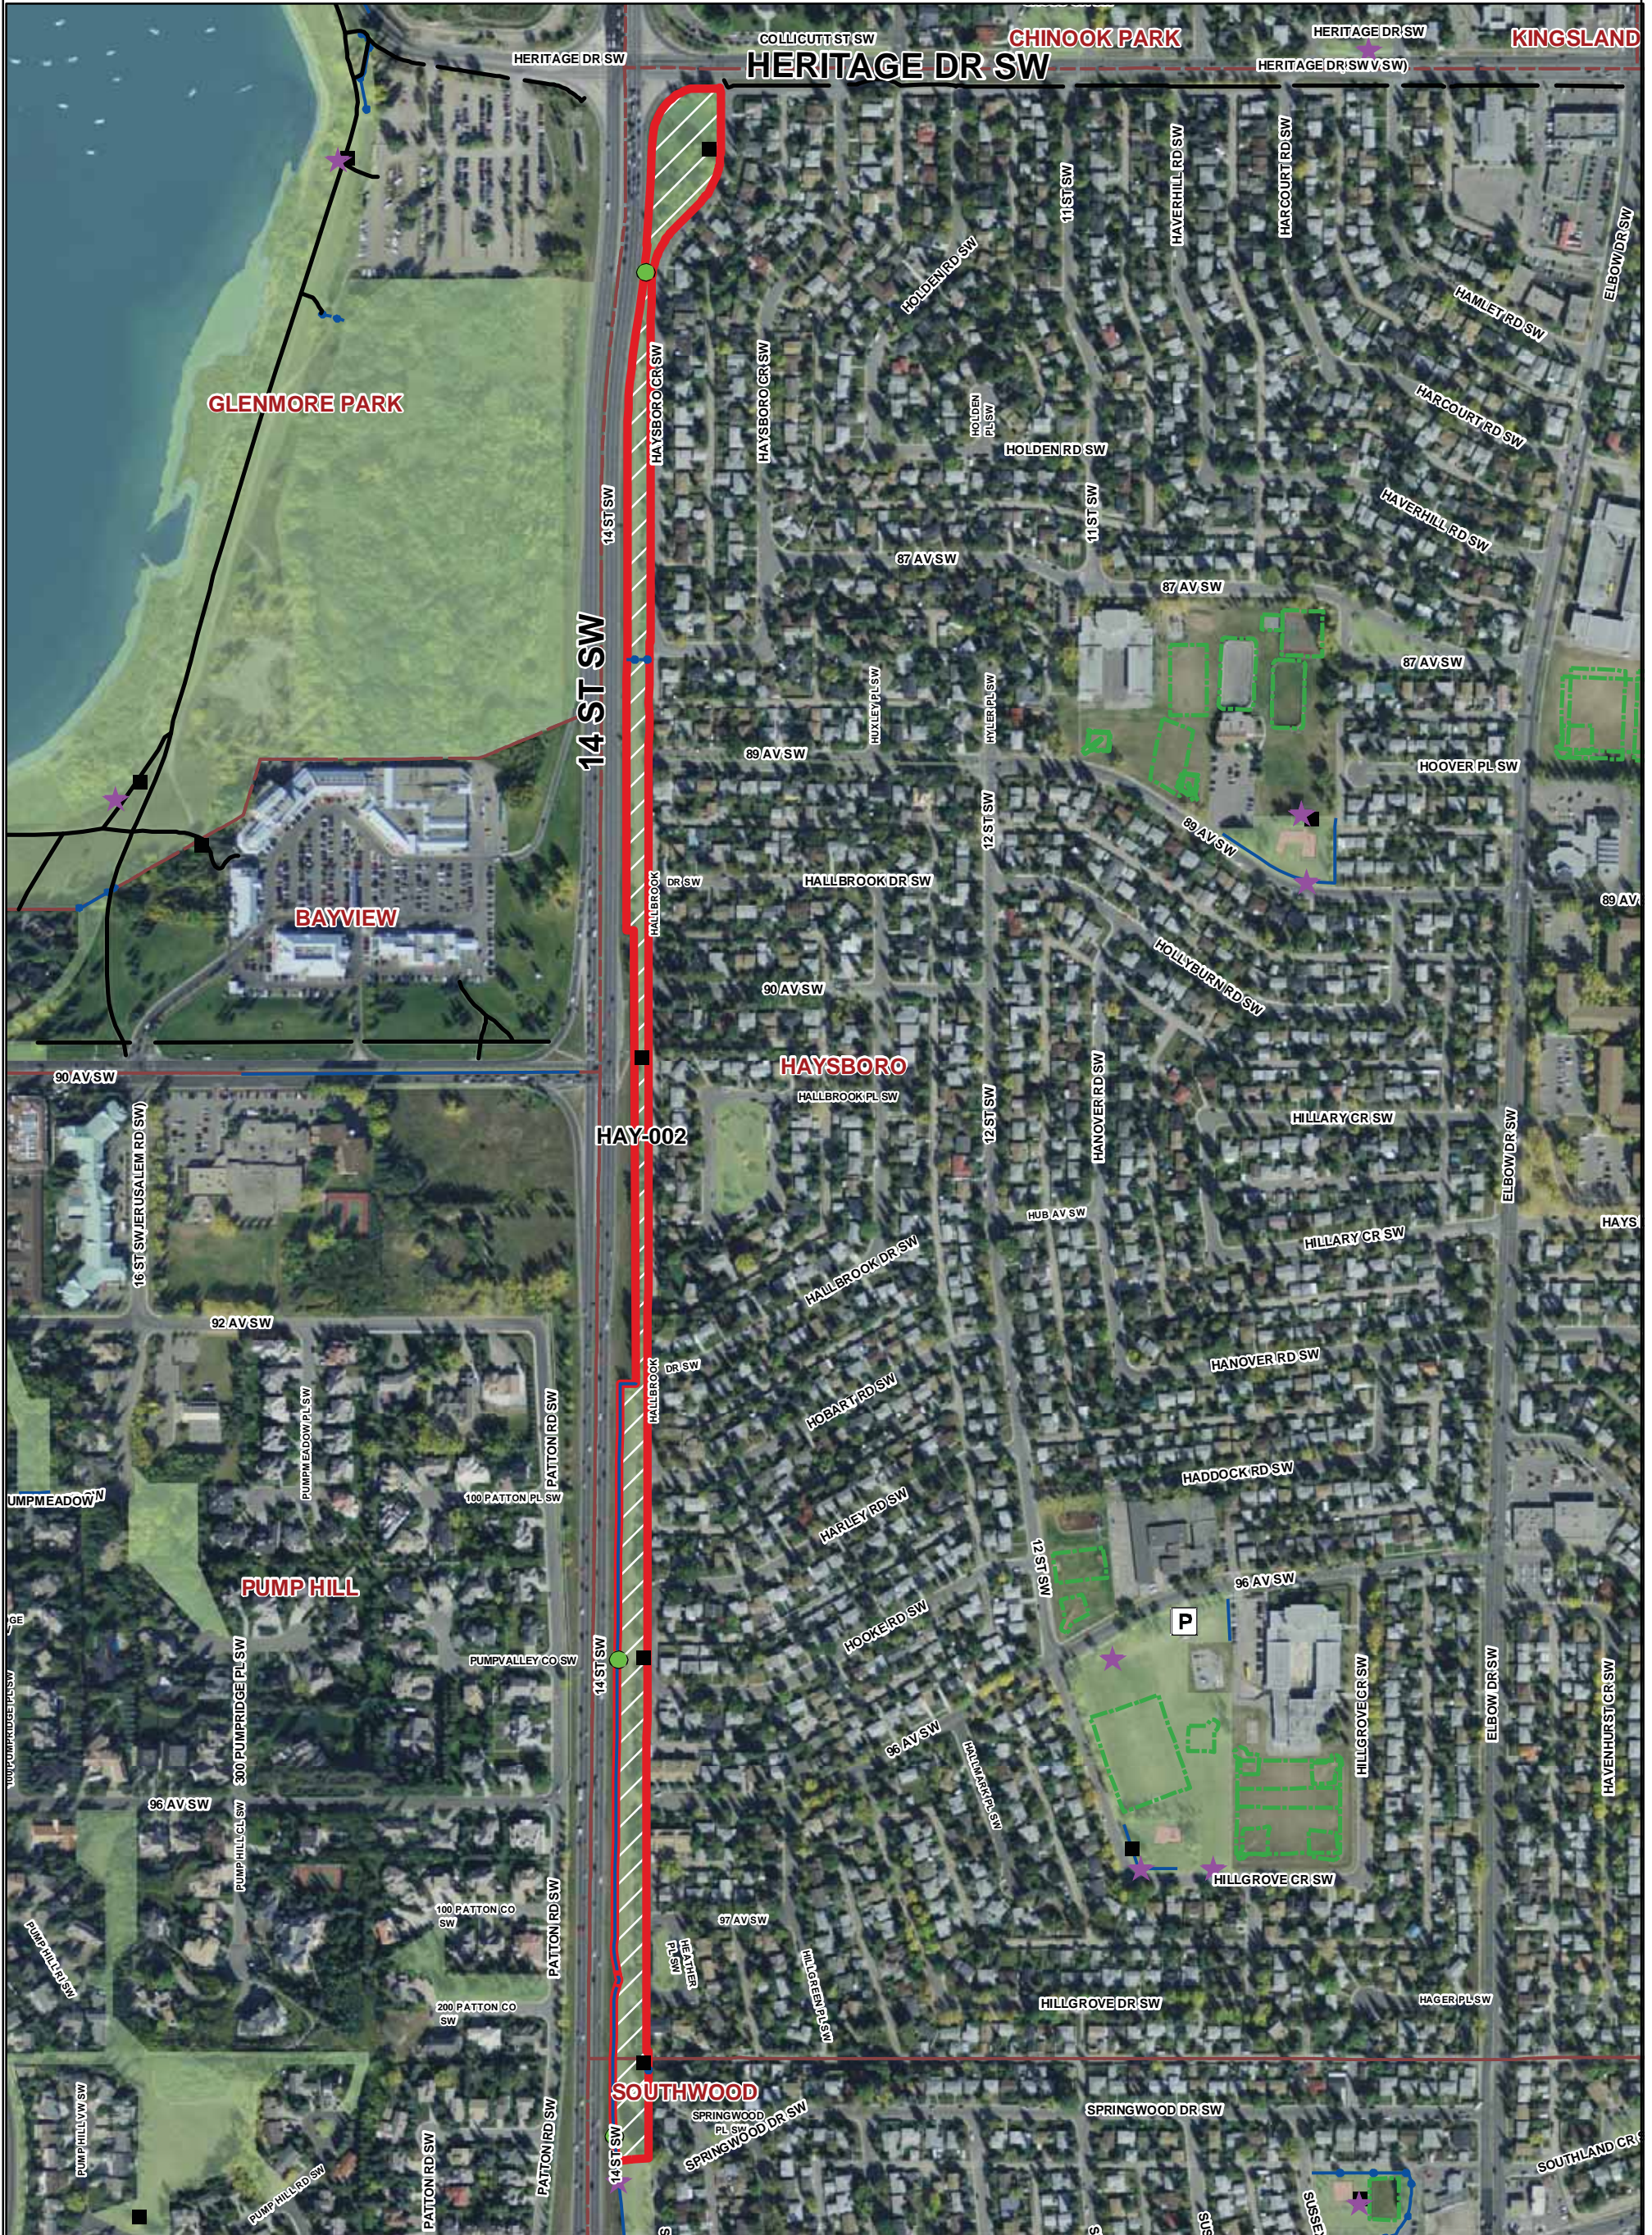

# HAYSBORO OFF LEASH AREA (HAY-002)

THIS MAP WAS PRODUCED BY:  
CITY OF CALGARY PARKS

COPYRIGHT 2010 The City of Calgary  
ALL RIGHTS RESERVED. NO PART OF THIS MAP MAY BE REPRODUCED IN ANY FORM  
OR BY ANY MEANS WITHOUT THE WRITTEN CONSENT OF THE CITY OF CALGARY  
AND APPROPRIATE LICENCE AGREEMENT. THE CITY OF CALGARY PROVIDES THIS  
INFORMATION IN GOOD FAITH, BUT PROVIDES NO WARRANTY NOR ACCEPTS ANY  
LIABILITY ARISING FROM INCORRECT, INCOMPLETE OR MISLEADING INFORMATION  
OR ITS IMPROPER USE. INFORMATION IS MAINTAINED ON A REGULAR BASIS.

## Legend

- Dog Off Leash Sign
- ★ No Dogs Sign
- Garbage Bins
- Chain Link Fence
- Post and Cable Fence
- P Parking Lot
- Pathway
- Off Leash Areas
- Golf Course
- Playground
- Playfields

THE CITY OF  
**CALGARY**  
INFRASTRUCTURE &  
INFORMATION SERVICES