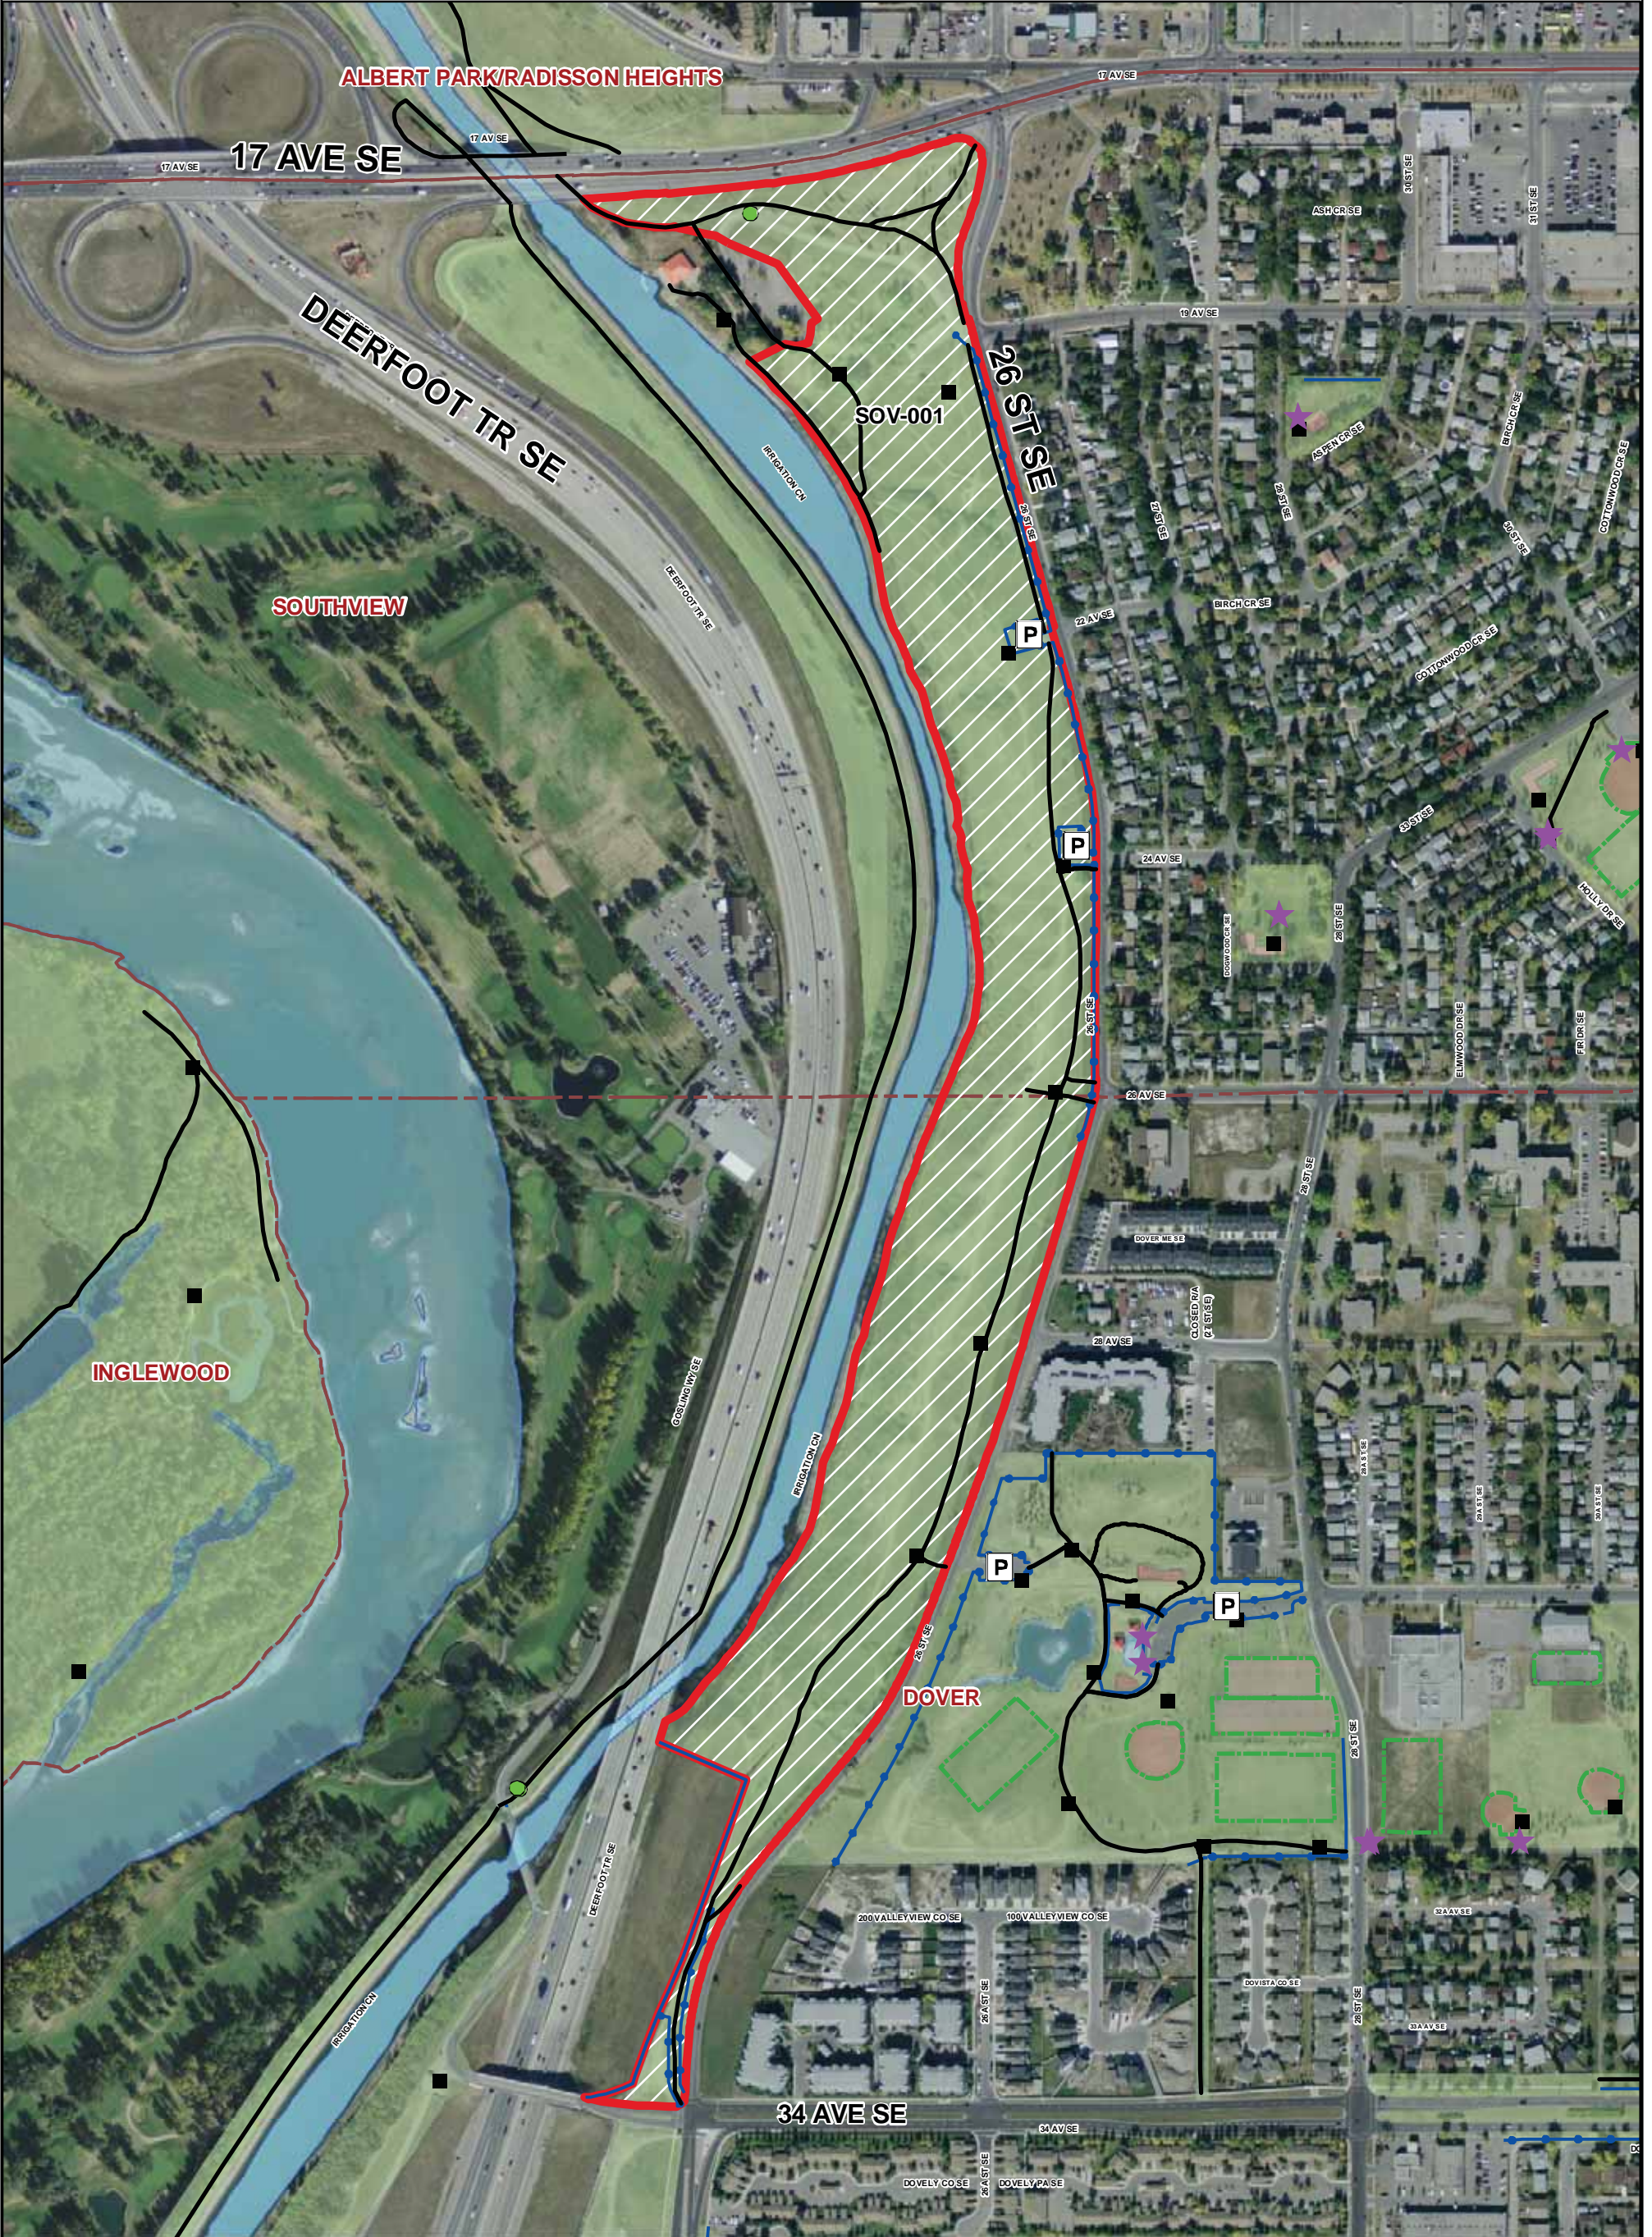

SOUTHVIEW OFF LEASH AREA (SOV-001)

THE CITY OF
CALGARY
INFRASTRUCTURE &
INFORMATION SERVICES

THIS MAP WAS PRODUCED BY:
CITY OF CALGARY PARKS
COPYRIGHT 2010 The City of Calgary
ALL RIGHTS RESERVED. NO PART OF THIS MAP MAY BE REPRODUCED IN ANY FORM
OR BY ANY MEANS WITHOUT THE WRITTEN CONSENT OF THE CITY OF CALGARY
AND APPROPRIATE LICENCE AGREEMENT. THE CITY OF CALGARY PROVIDES THIS
INFORMATION IN GOOD FAITH, BUT PROVIDES NO WARRANTY NOR ACCEPTS ANY
LIABILITY ARISING FROM INCORRECT, INCOMPLETE OR MISLEADING INFORMATION
OR ITS IMPROPER USE. INFORMATION IS MAINTAINED ON A REGULAR BASIS.
November 8, 2010
2010-147-OLA.mxd

Legend

- Dog Off Leash Sign
- No Dogs Sign
- Garbage Bins
- Chain Link Fence
- Post and Cable Fence
- Parking Lot
- Pathway
- Off Leash Areas
- Golf Course
- Playground
- Playfields