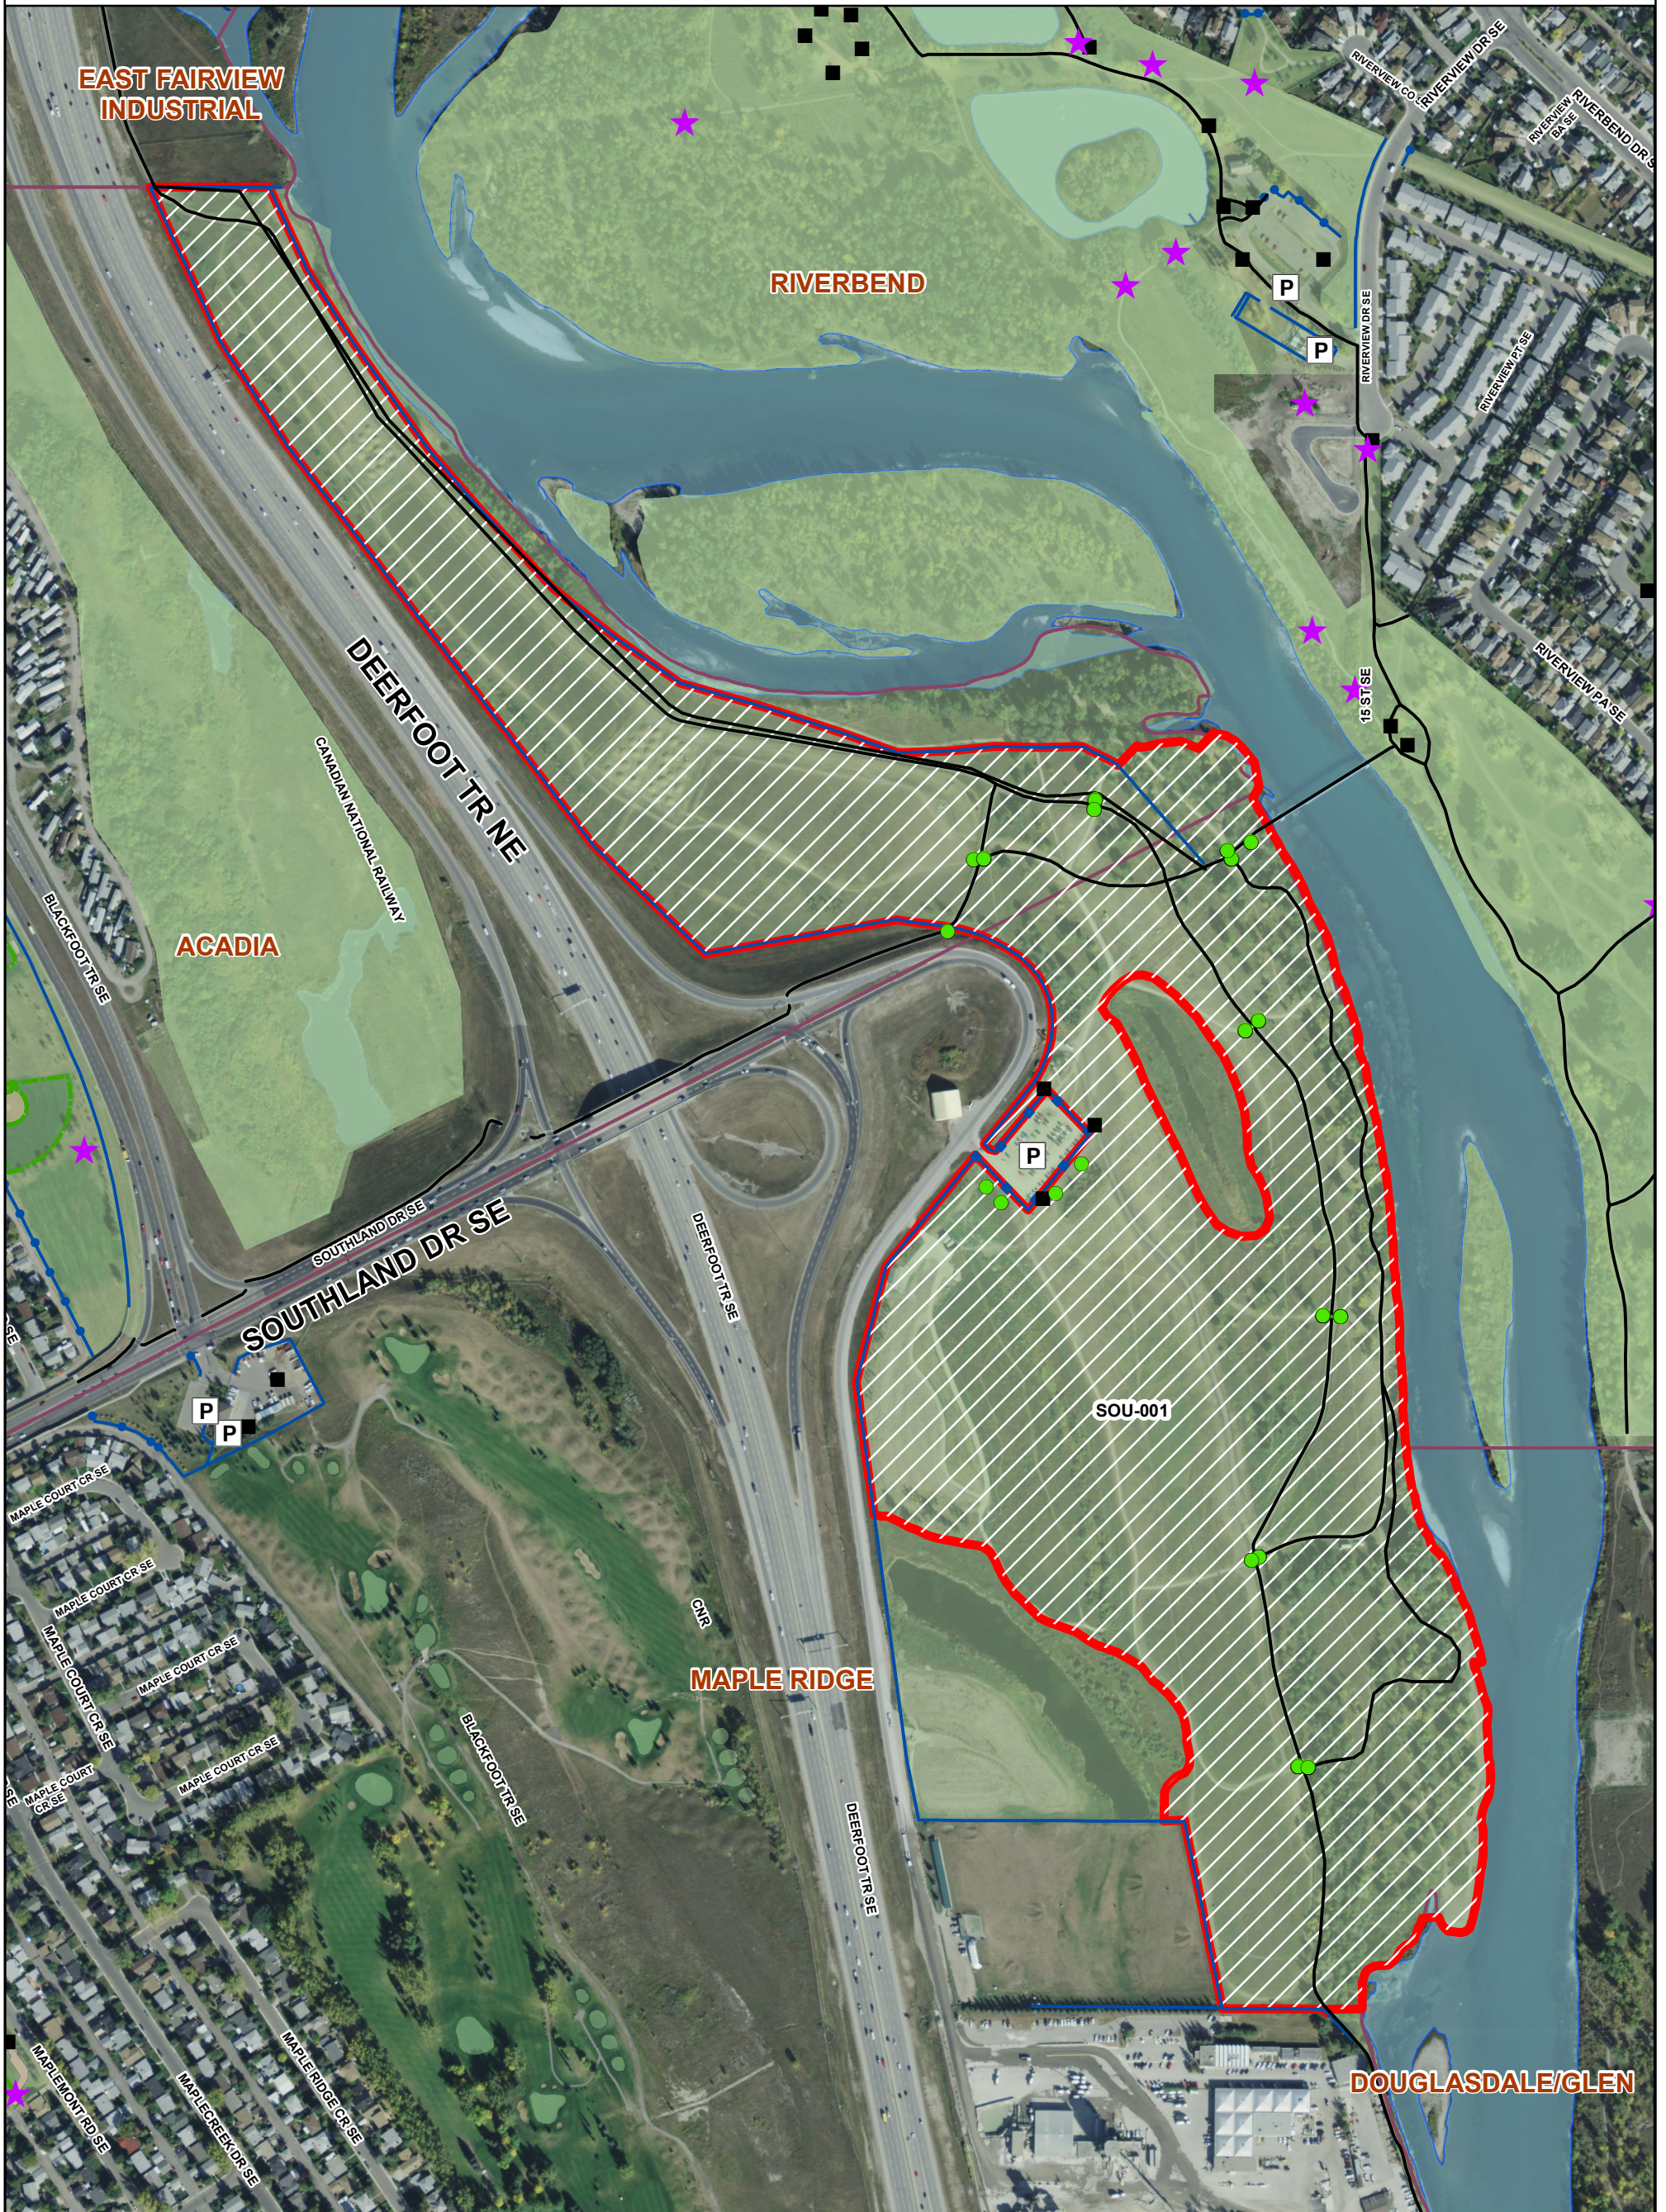

SUE HIGGINS PARK OFF LEASH AREA (SOU-001)

THE CITY OF
CALGARY
INFRASTRUCTURE &
INFORMATION SERVICES

THIS MAP WAS PRODUCED BY:
CITY OF CALGARY PARKS
COPYRIGHT 2010 The City of Calgary
ALL RIGHTS RESERVED. NO PART OF THIS MAP MAY BE REPRODUCED IN ANY FORM OR BY ANY MEANS WITHOUT THE WRITTEN CONSENT OF THE CITY OF CALGARY AND APPROPRIATE LICENCE AGREEMENT. THE CITY OF CALGARY PROVIDES THIS INFORMATION IN GOOD FAITH, BUT PROVIDES NO WARRANTY NOR ACCEPTS ANY LIABILITY ARISING FROM INCORRECT, INCOMPLETE OR MISLEADING INFORMATION OR ITS IMPROPER USE. INFORMATION IS MAINTAINED ON A REGULAR BASIS.
January 23, 2013
2010-147-OLA.mxd

Legend

- Dog Off Leash Sign
- ★ No Dogs Sign
- Garbage Bins
- Chain Link Fence
- Post and Cable Fence
- P** Parking Lot
- Pathway
- Off Leash Areas
- Golf Course
- Playground
- Playfields