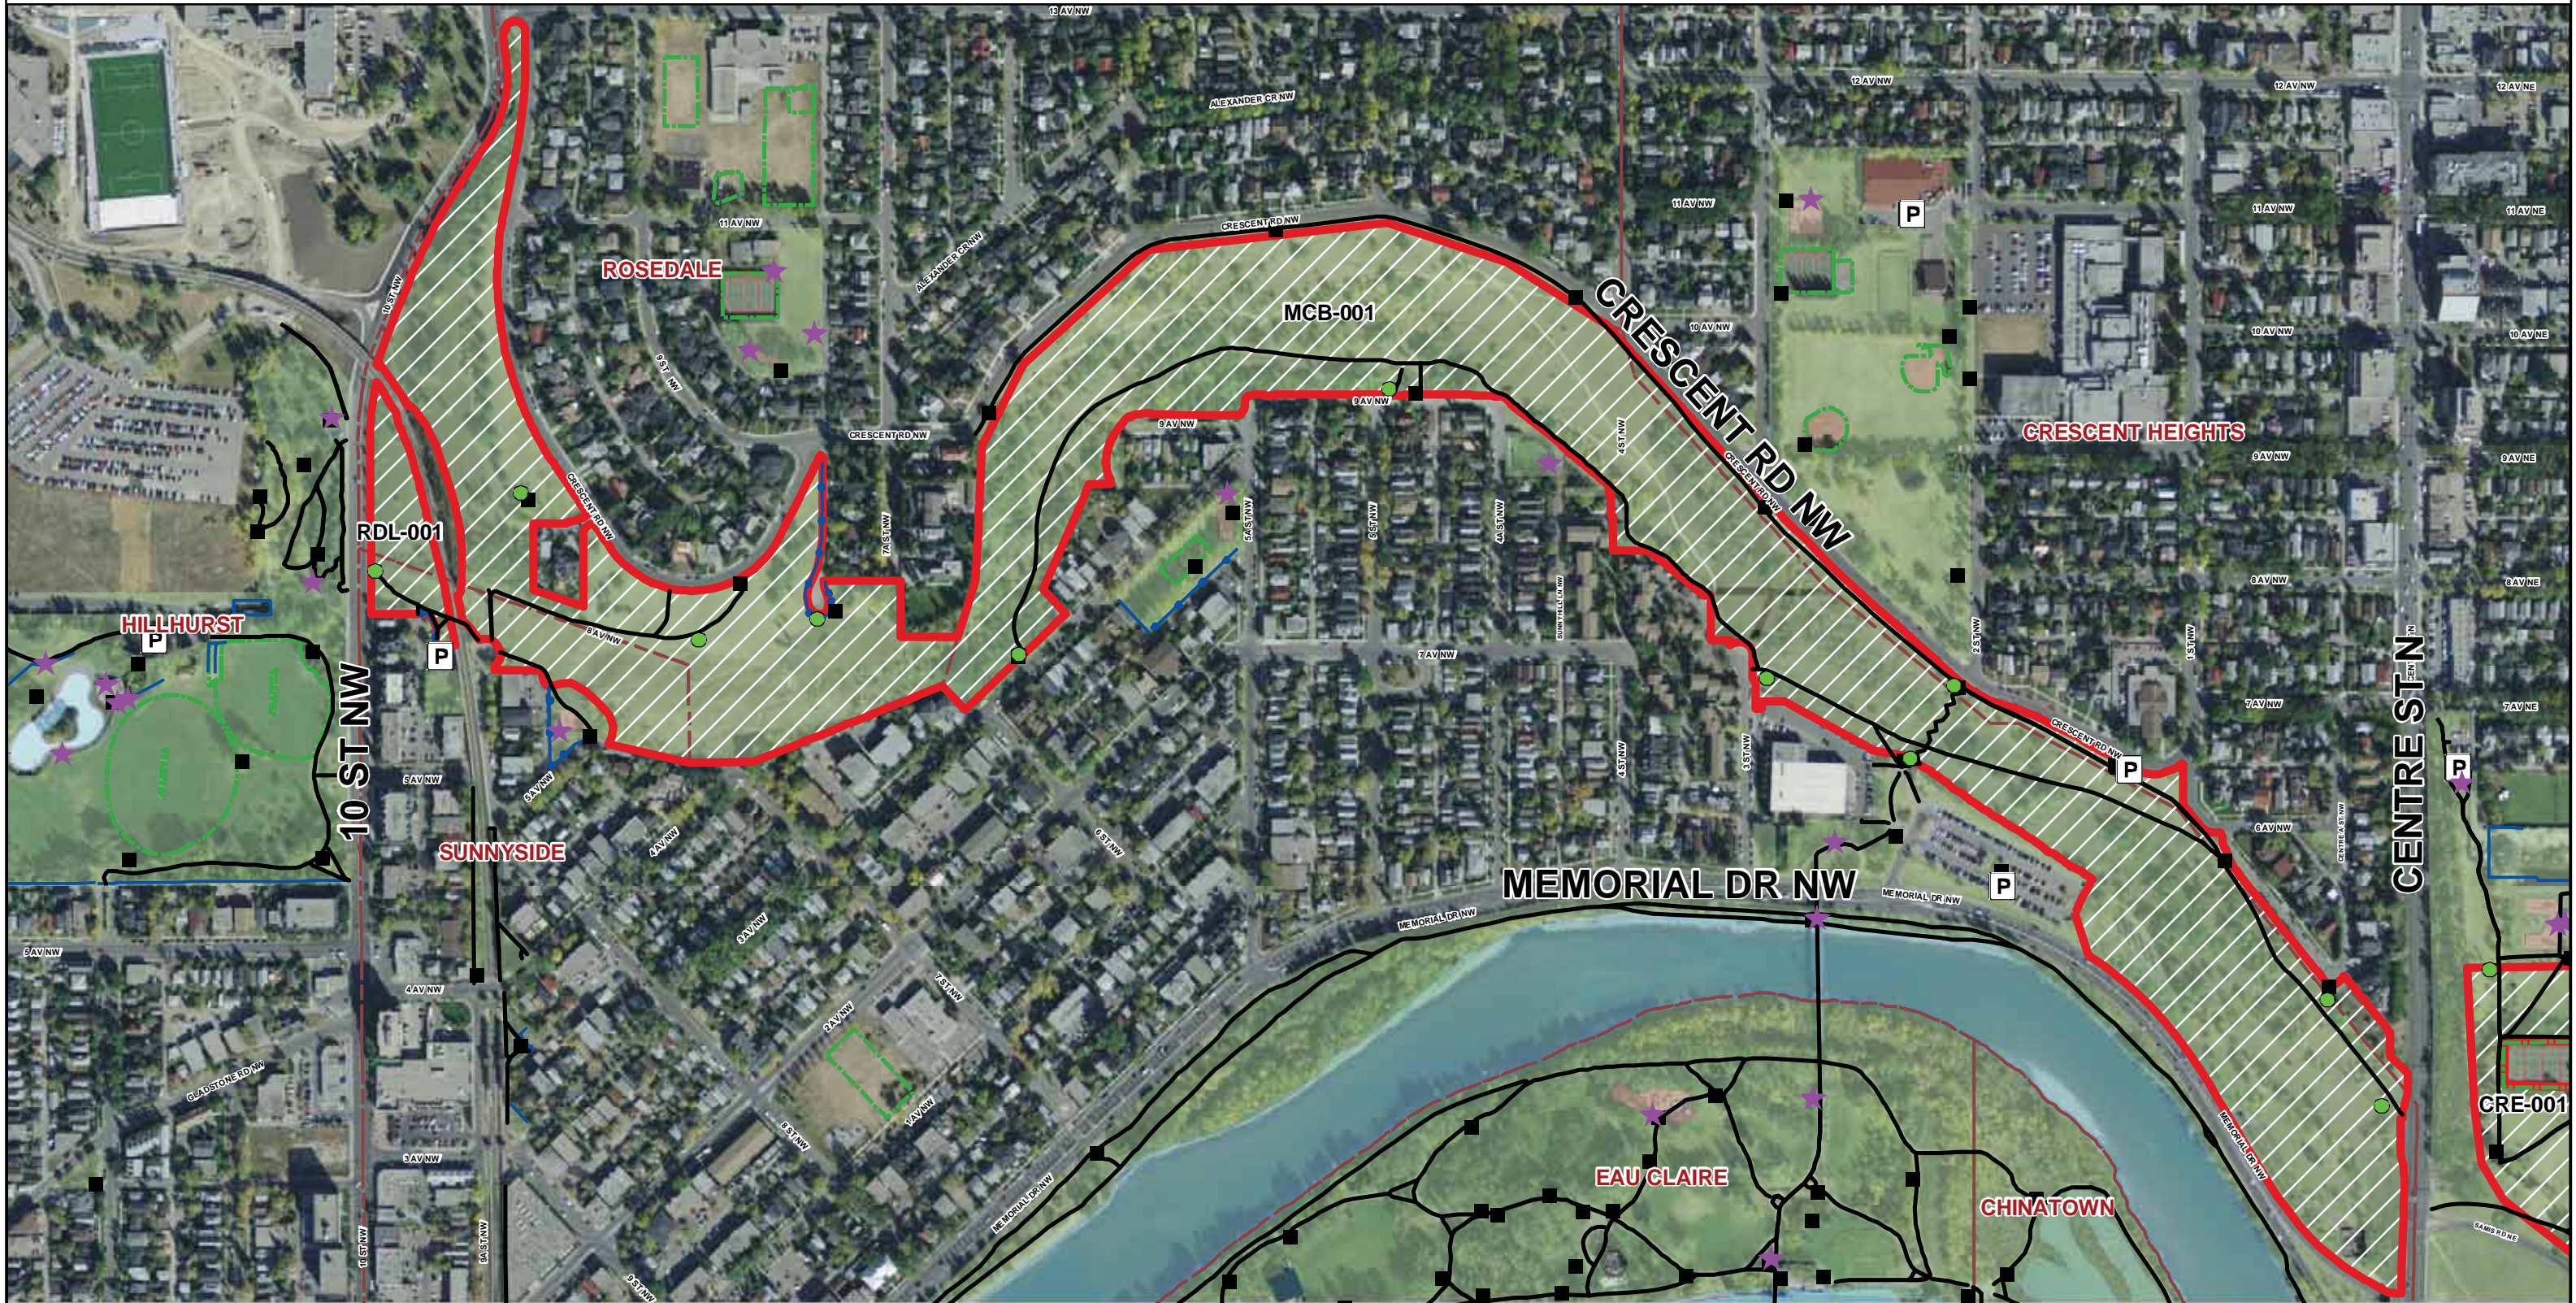

MCHUGH BLUFF OFF LEASH AREA (MCB-001)

THE CITY OF
CALGARY
INFRASTRUCTURE &
INFORMATION SERVICES

November 1, 2010
2010-147-OLA.mxd

0 62.5 125 250 375 Meters

Legend

- Dog Off Leash Sign
- ★ No Dogs Sign
- Garbage Bins
- Chain Link Fence
- Post and Cable Fence
- P Parking Lot
- Pathway
- Off Leash Areas
- Golf Course
- Playground
- Playfields