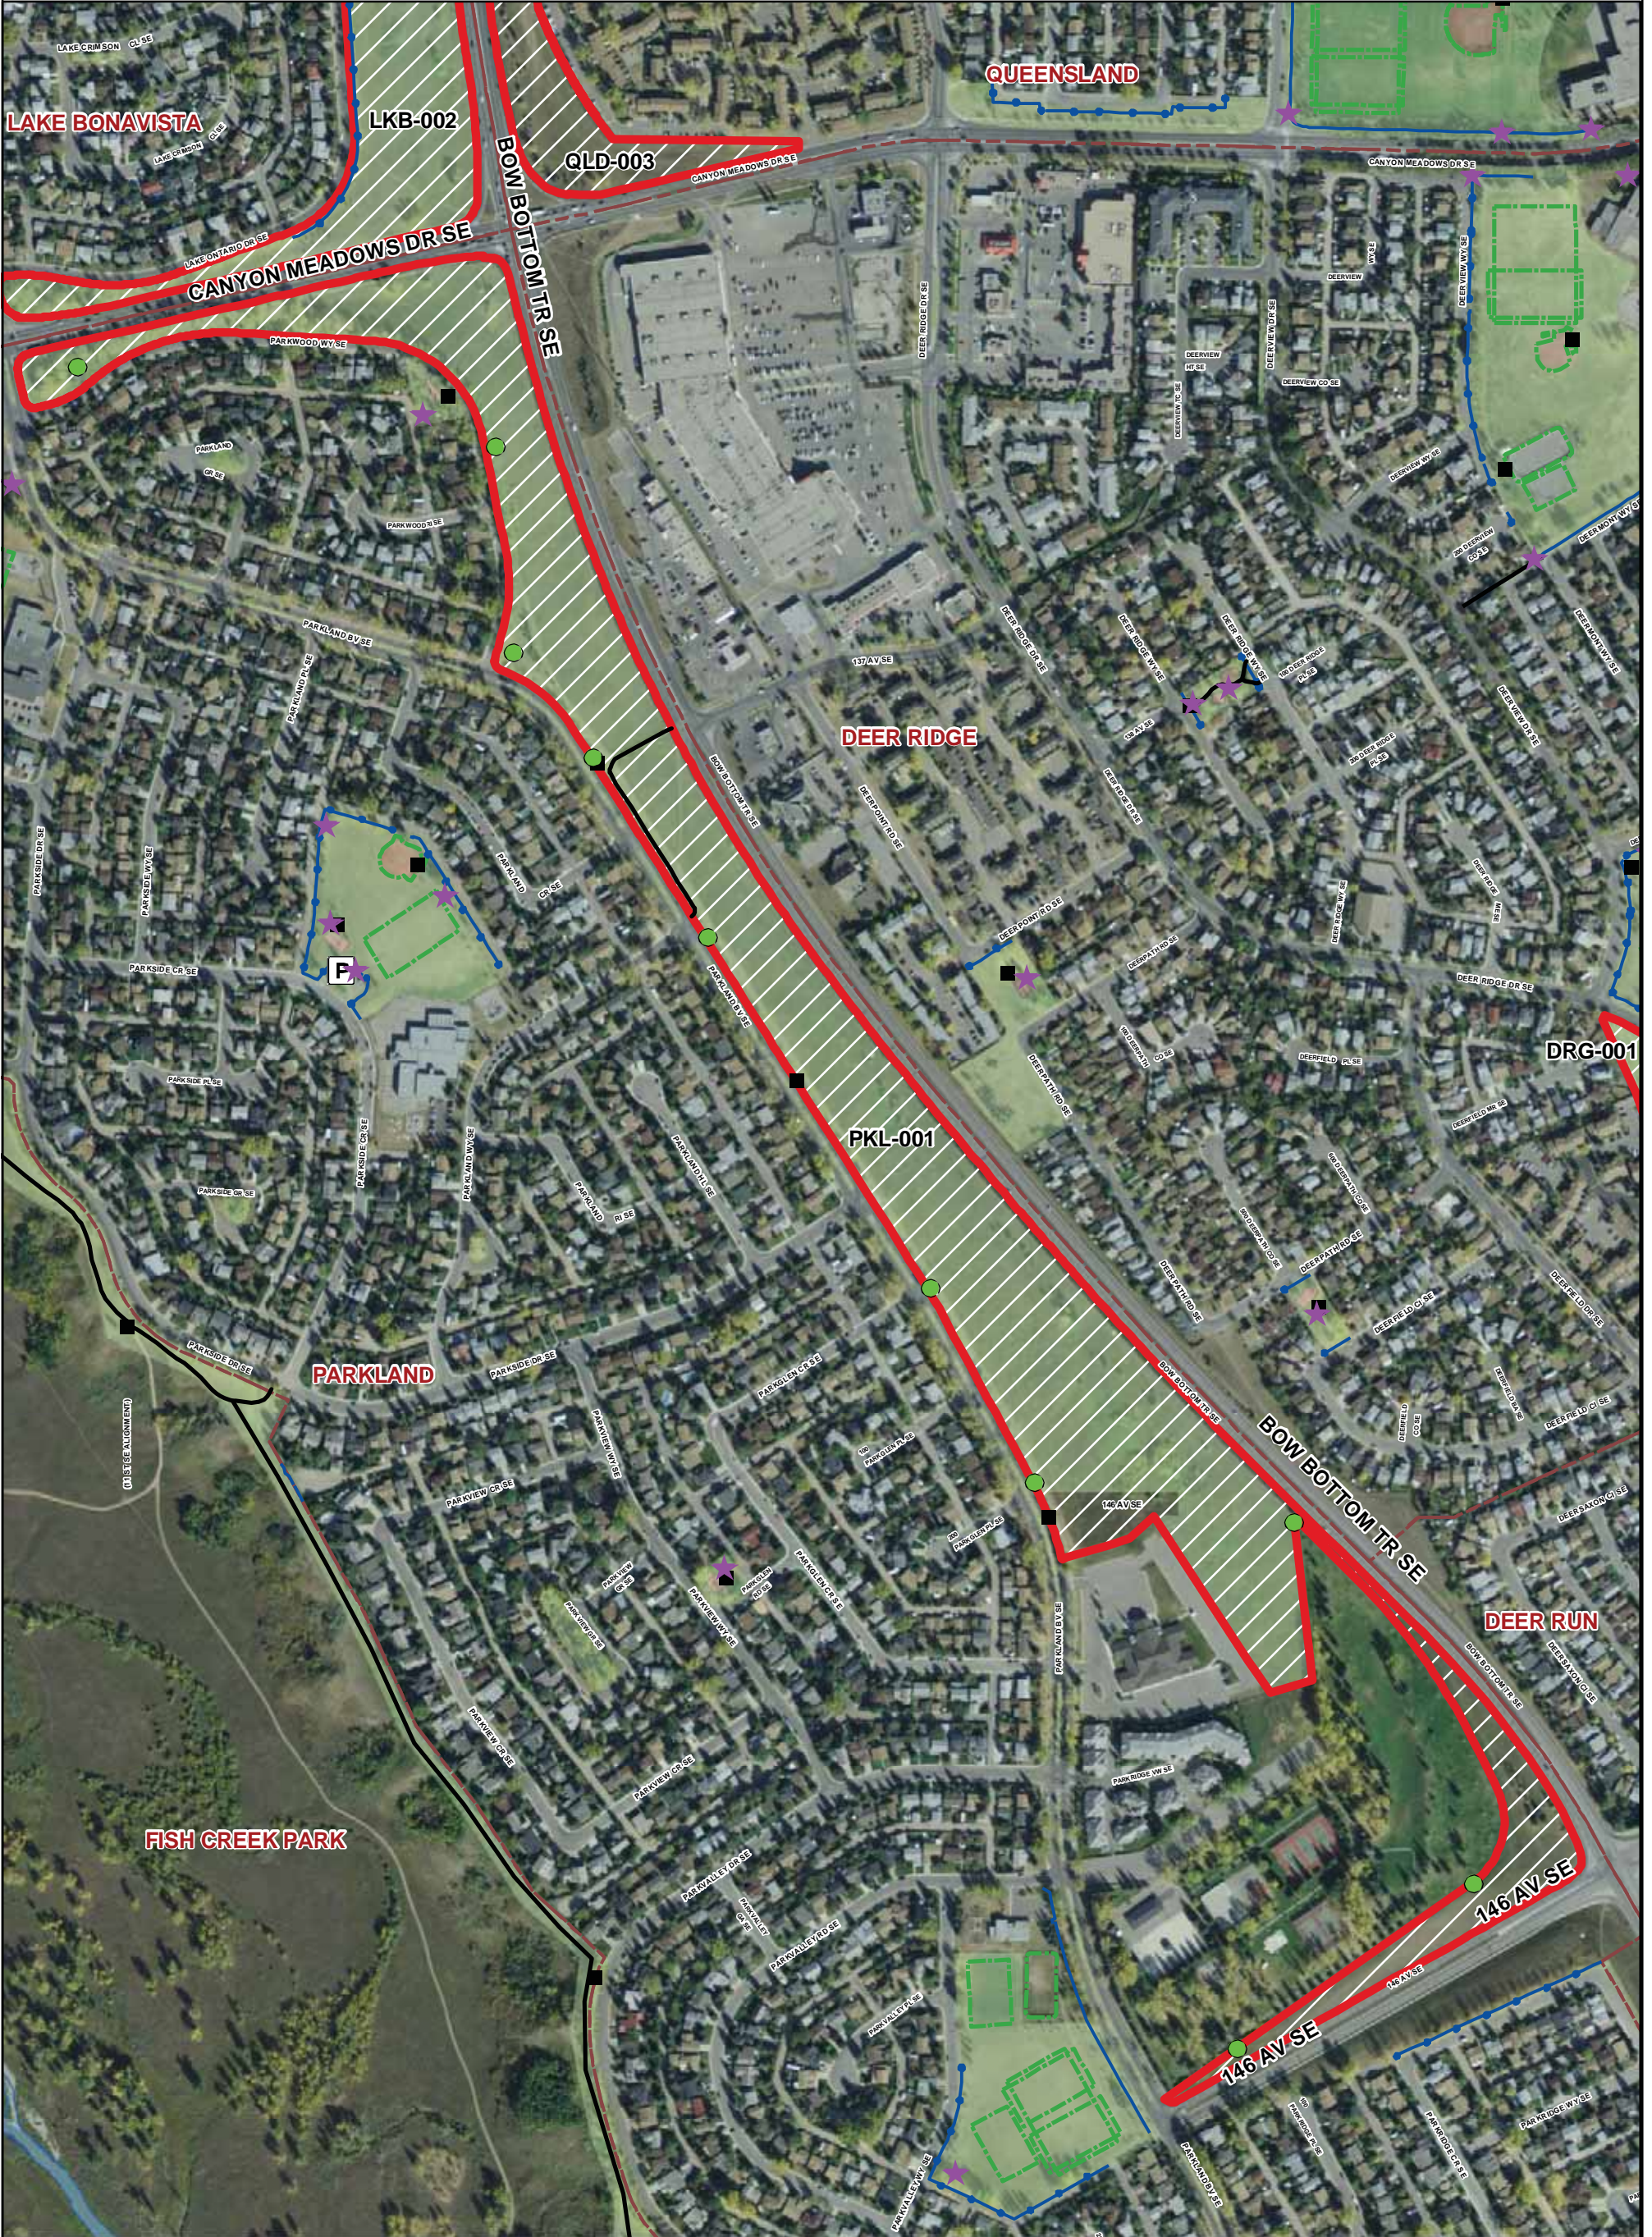

PARKLAND OFF LEASH AREA (PKL-001)

THE CITY OF
CALGARY
INFRASTRUCTURE &
INFORMATION SERVICES

THIS MAP WAS PRODUCED BY:
CITY OF CALGARY PARKS

COPYRIGHT 2010 The City of Calgary
ALL RIGHTS RESERVED. NO PART OF THIS MAP MAY BE REPRODUCED IN ANY FORM
OR BY ANY MEANS WITHOUT THE WRITTEN CONSENT OF THE CITY OF CALGARY
AND APPROPRIATE LICENCE AGREEMENT. THE CITY OF CALGARY PROVIDES THIS
INFORMATION IN GOOD FAITH, BUT PROVIDES NO WARRANTY NOR ACCEPTS ANY
LIABILITY ARISING FROM INCORRECT, INCOMPLETE OR MISLEADING INFORMATION
OR ITS IMPROPER USE. INFORMATION IS MAINTAINED ON A REGULAR BASIS.

November 8, 2010
2010-147-OLA.mxd

Legend

- Dog Off Leash Sign
- ★ No Dogs Sign
- Garbage Bins
- Chain Link Fence
- Post and Cable Fence
- P Parking Lot
- Pathway
- Off Leash Areas
- Golf Course
- Playground
- Playfields