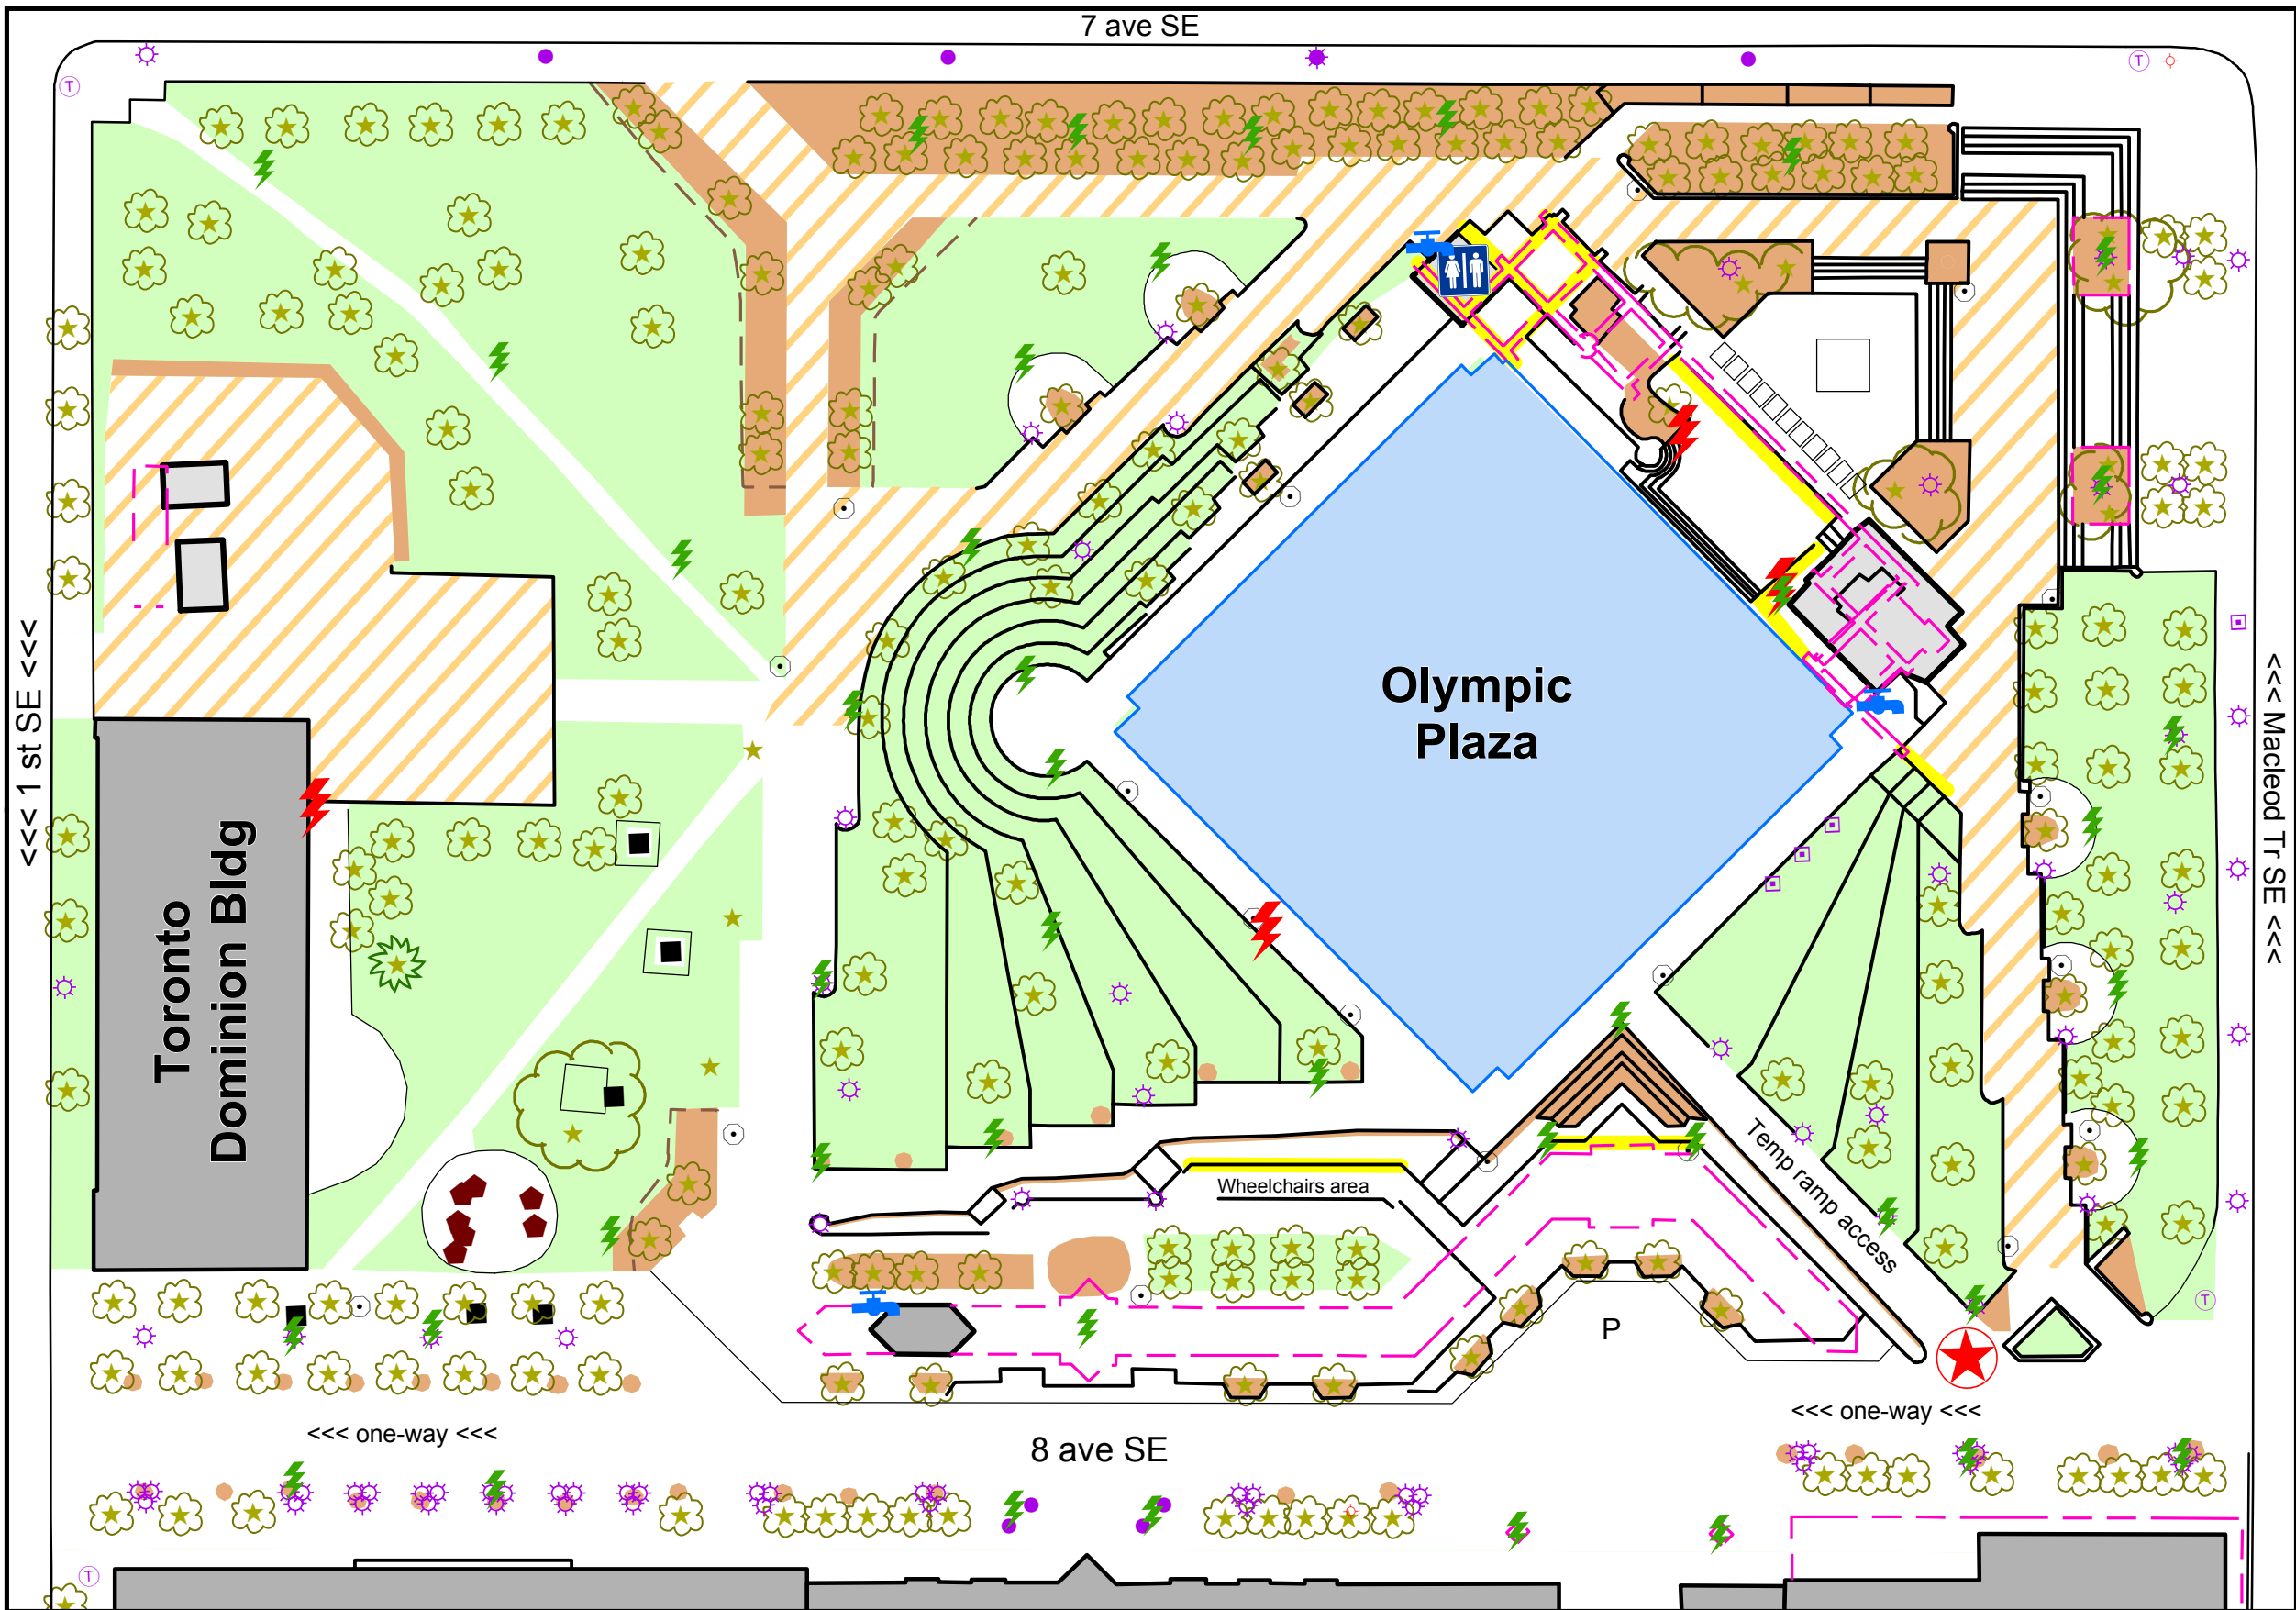

SITE PLAN Olympic Plaza

-  Entrance point
-  Permitted banner locations
-  Public washrooms
-  Potable water connection (summer only)
-  15 amp 120v outlets
-  60-200 amp panels
-  Hydrant
-  Electrical Cabinet
-  Pedestal
-  Power Pole
-  Streetlight Pole
-  Traffic Light Pole
-  Misc Pole
-  Seat/Bench
-  Garbage can
-  Sign
-  Monument
-  Tree (parks data)
-  Unknown Point Feature
-  Unknown linear feature
-  Vegetation bed (parks)
-  Vegetation Bed (DAS)
-  No Access Area