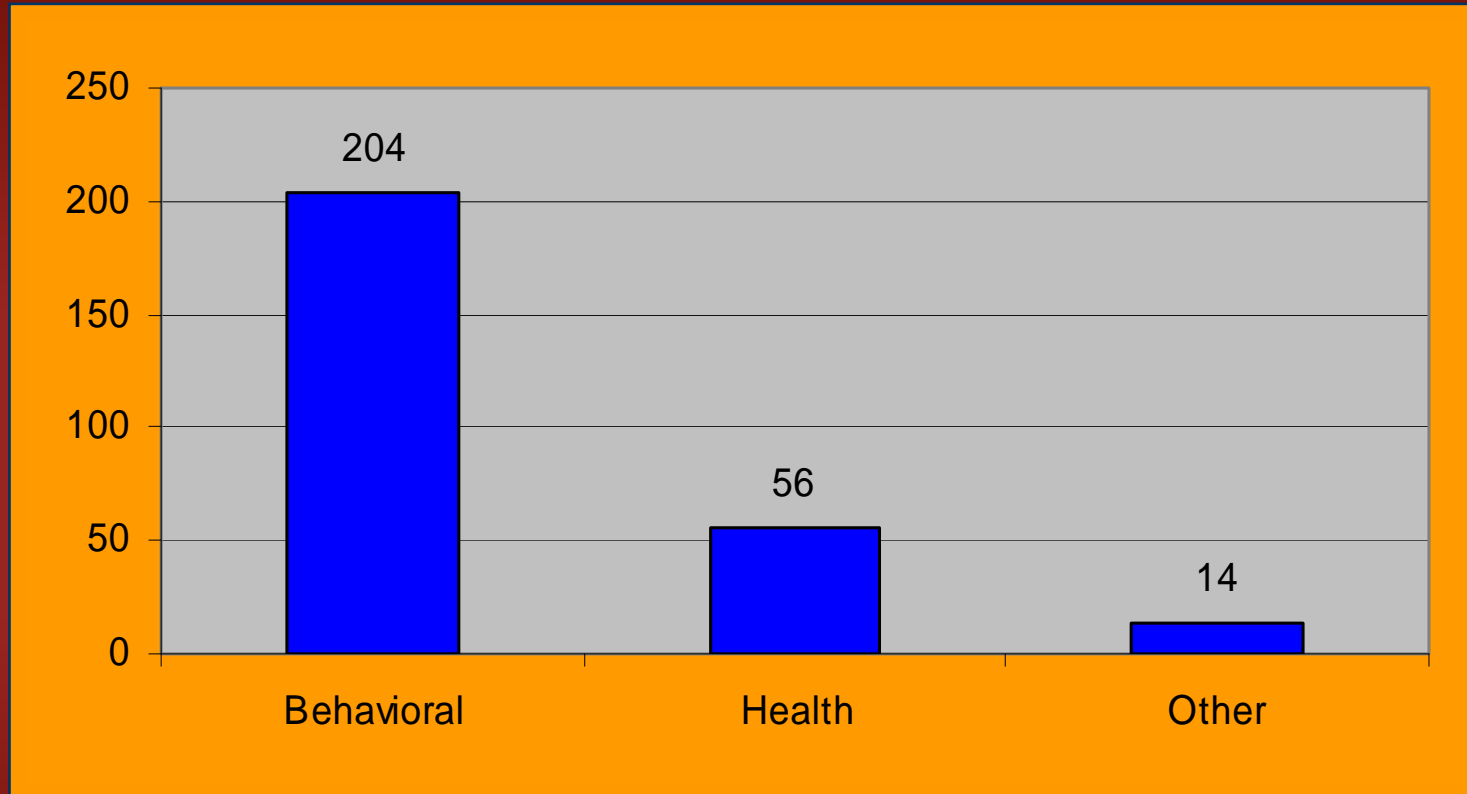

Dogs Euthanized 2008

This graph represents the reasons for the humane destruction of 274 dogs in 2008. Had these dogs been licensed, they could have been returned to their owners.