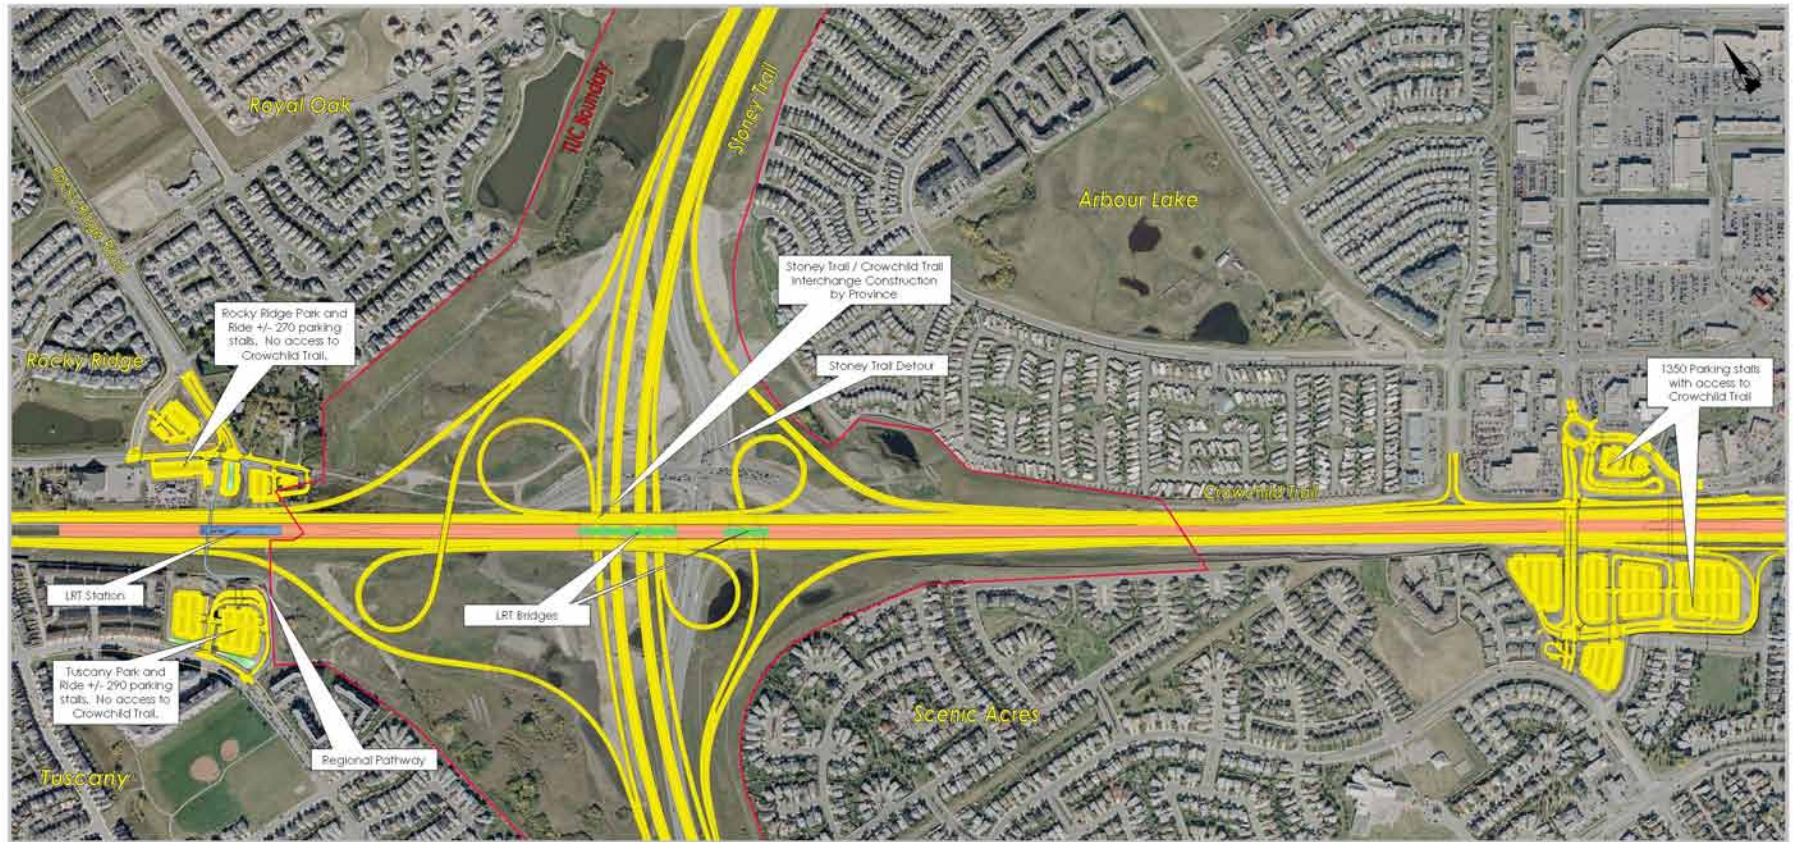

Project Area

XRT: NW LRT Extension to Rocky Ridge / Tuscany