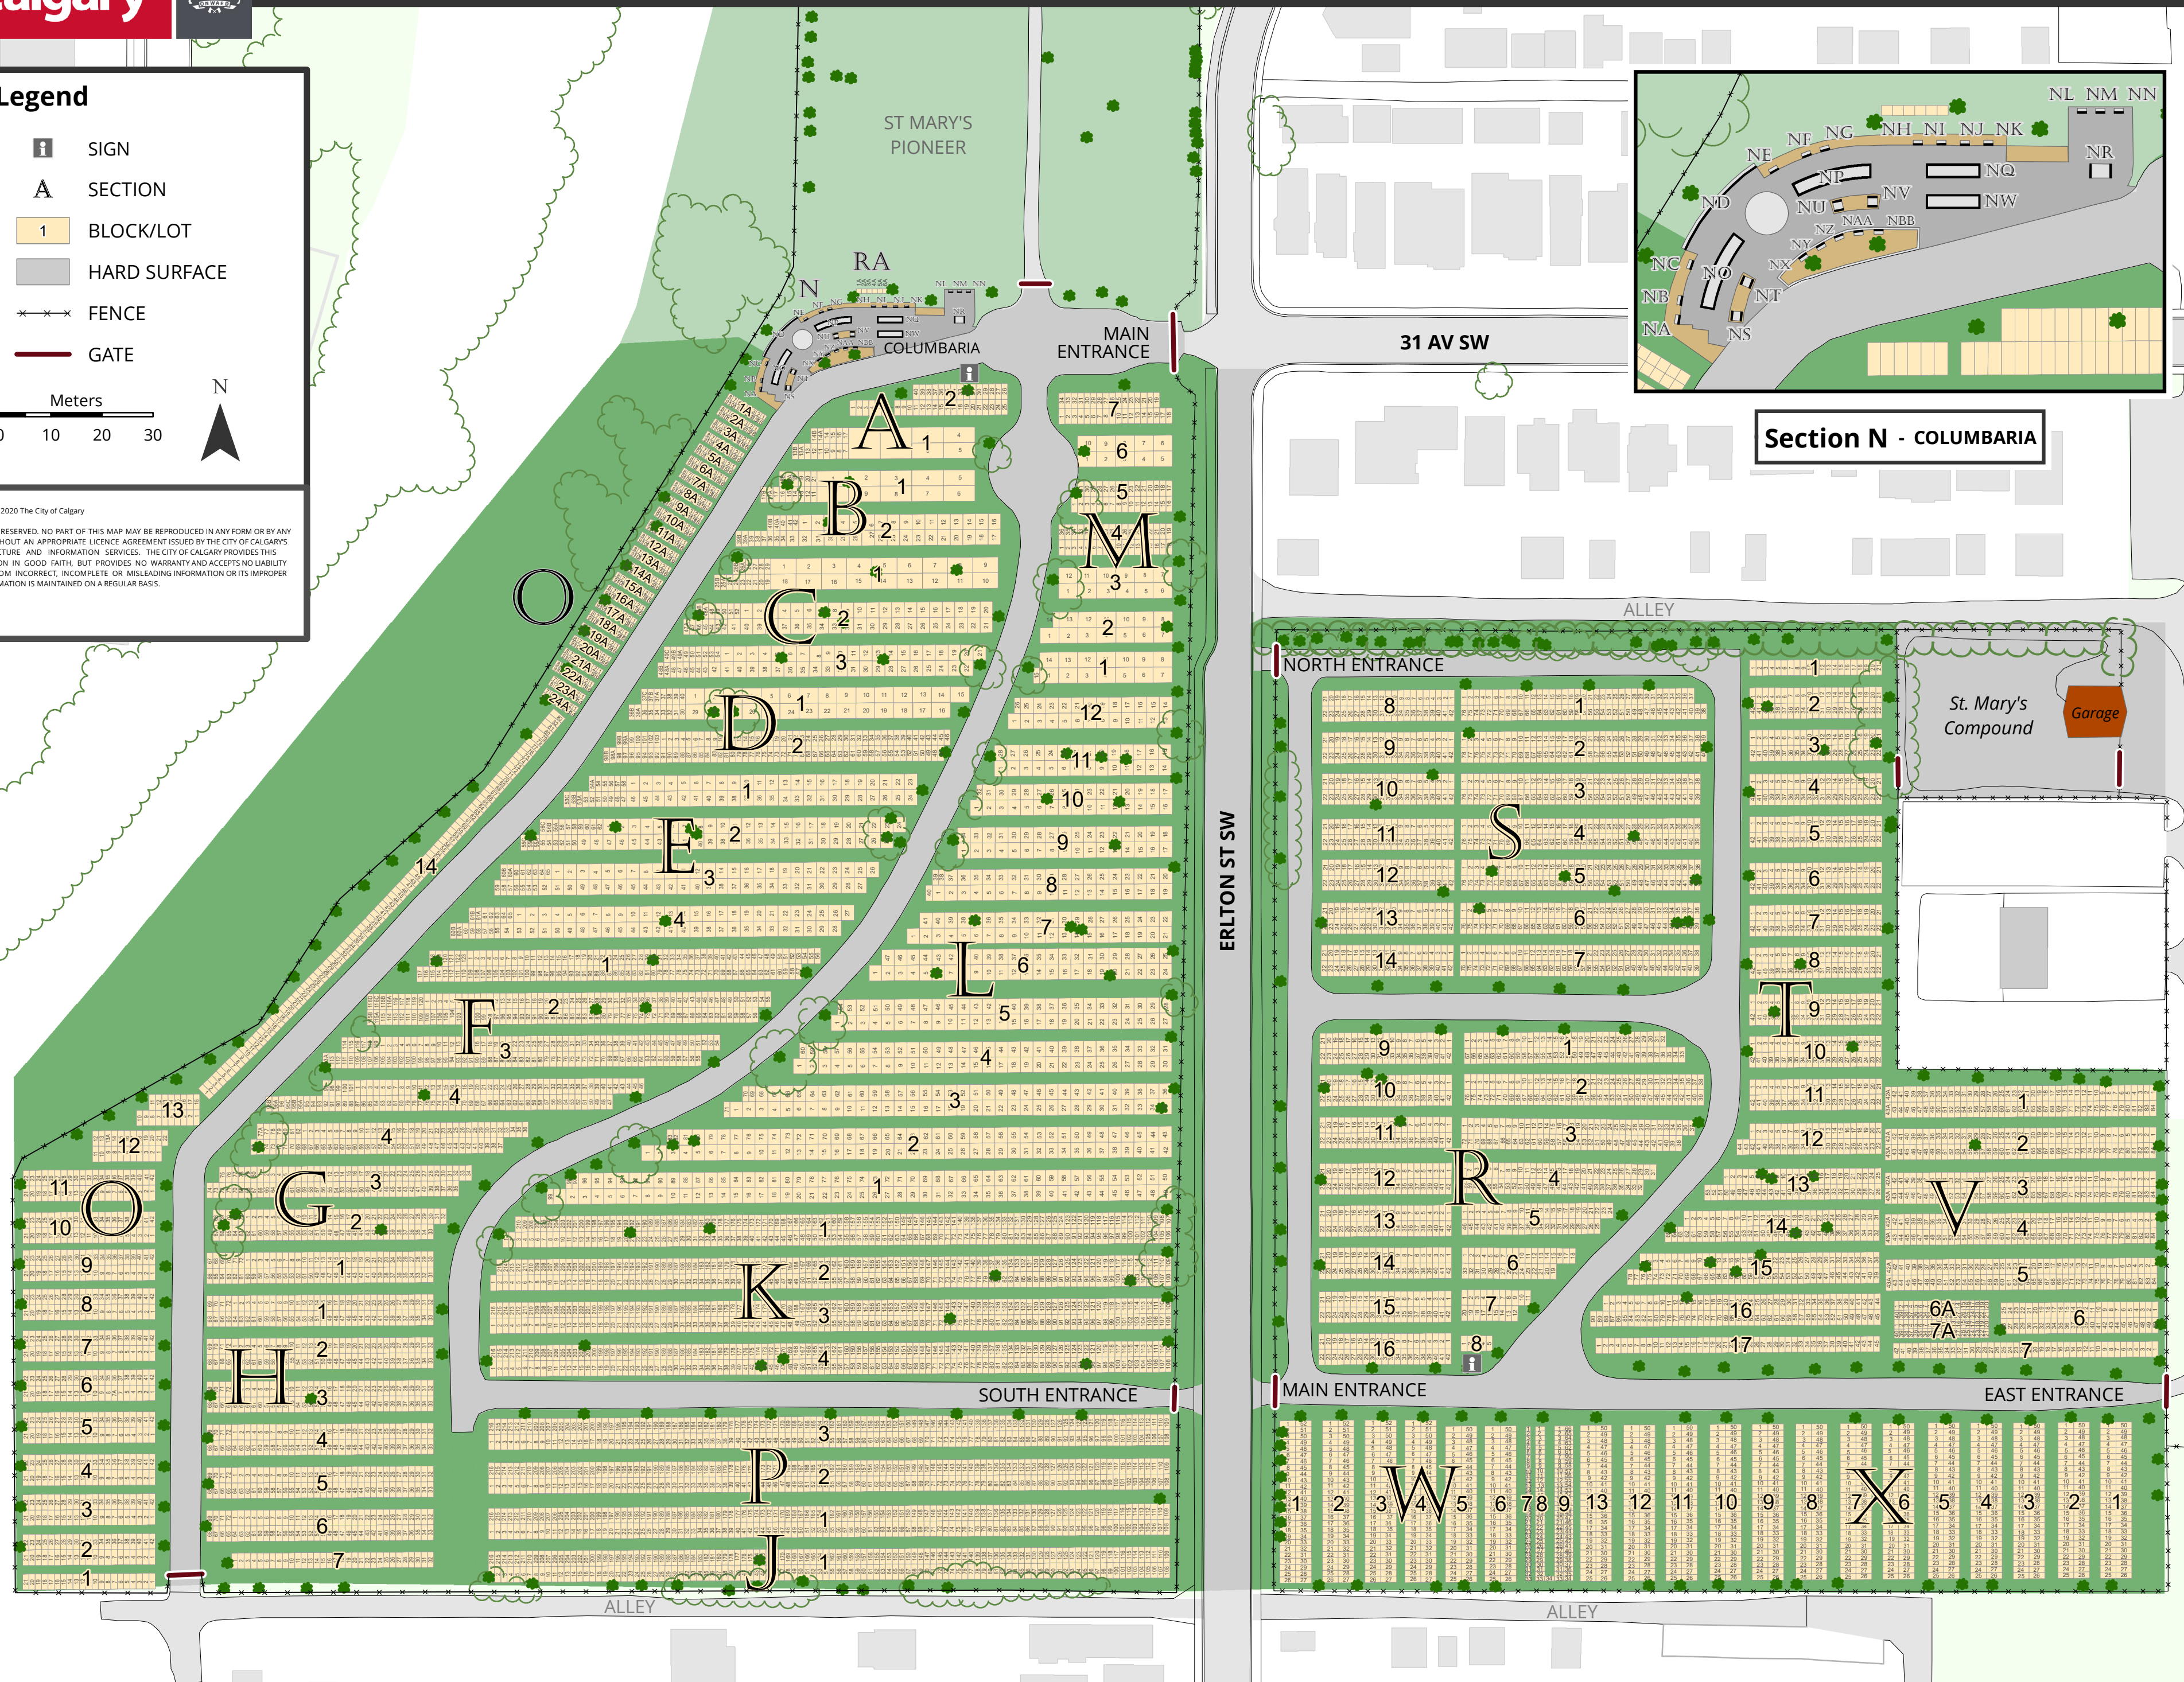

St. Mary's Cemetery

Legend

- SIGN
- SECTION
- BLOCK/LOT
- HARD SURFACE
- FENCE
- GATE

Meters
0 10 20 30

May 8, 2020

Section N - COLUMBARIA