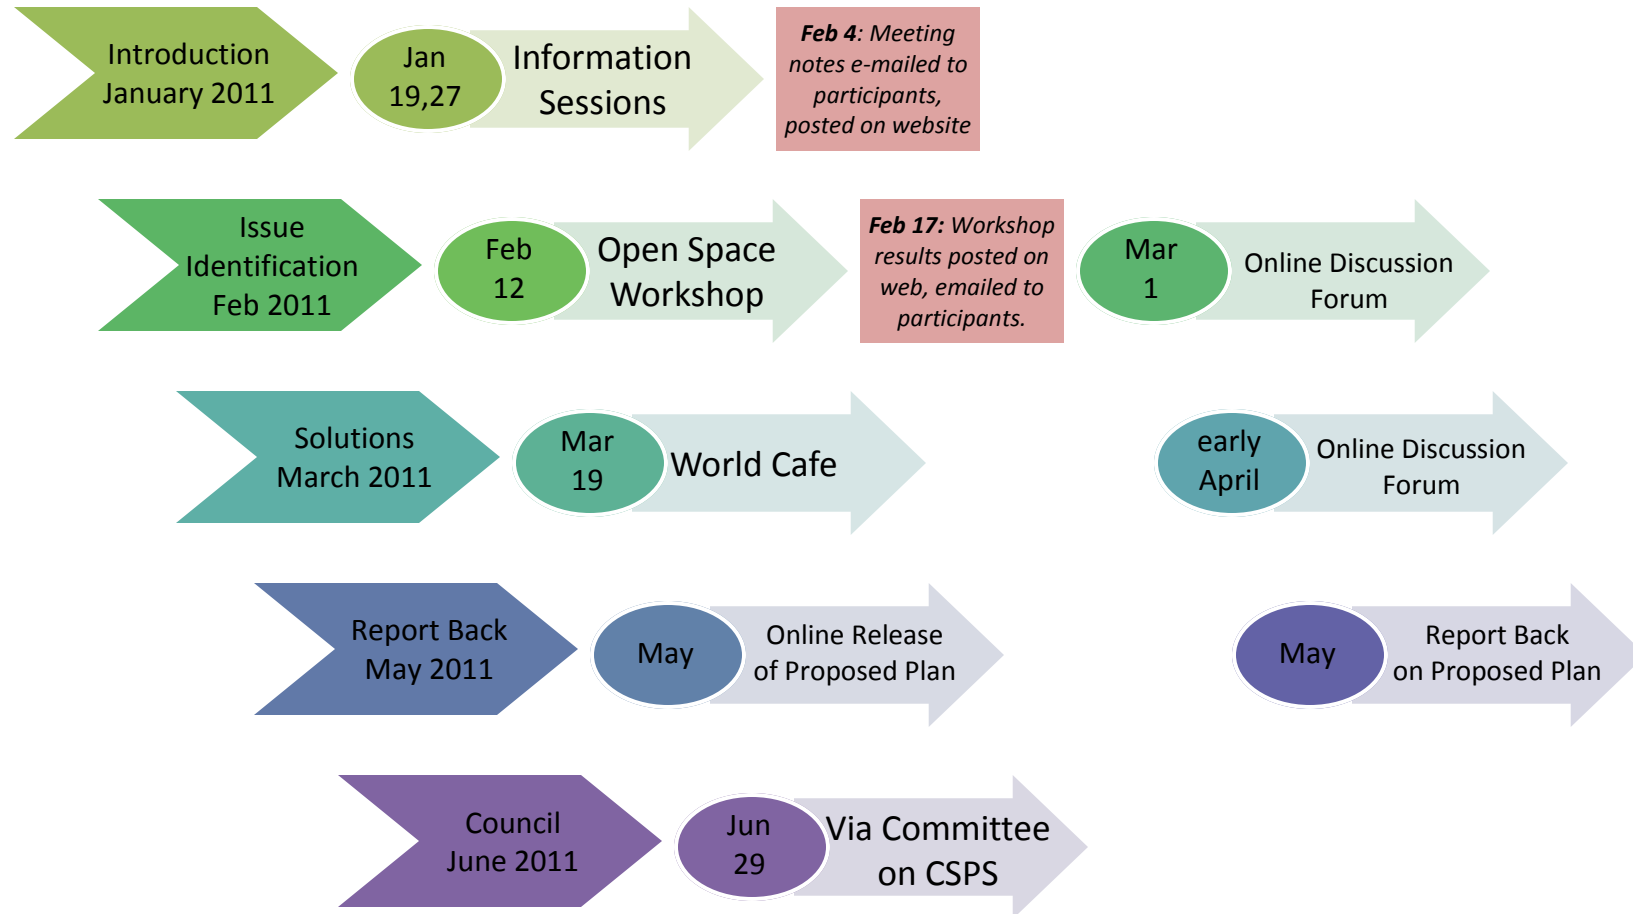

# River Park | Sandy Beach | Britannia Slopes – Stakeholder Engagement Phase 2

For information and updates please visit [www.calgary.ca/riverpark](http://www.calgary.ca/riverpark)