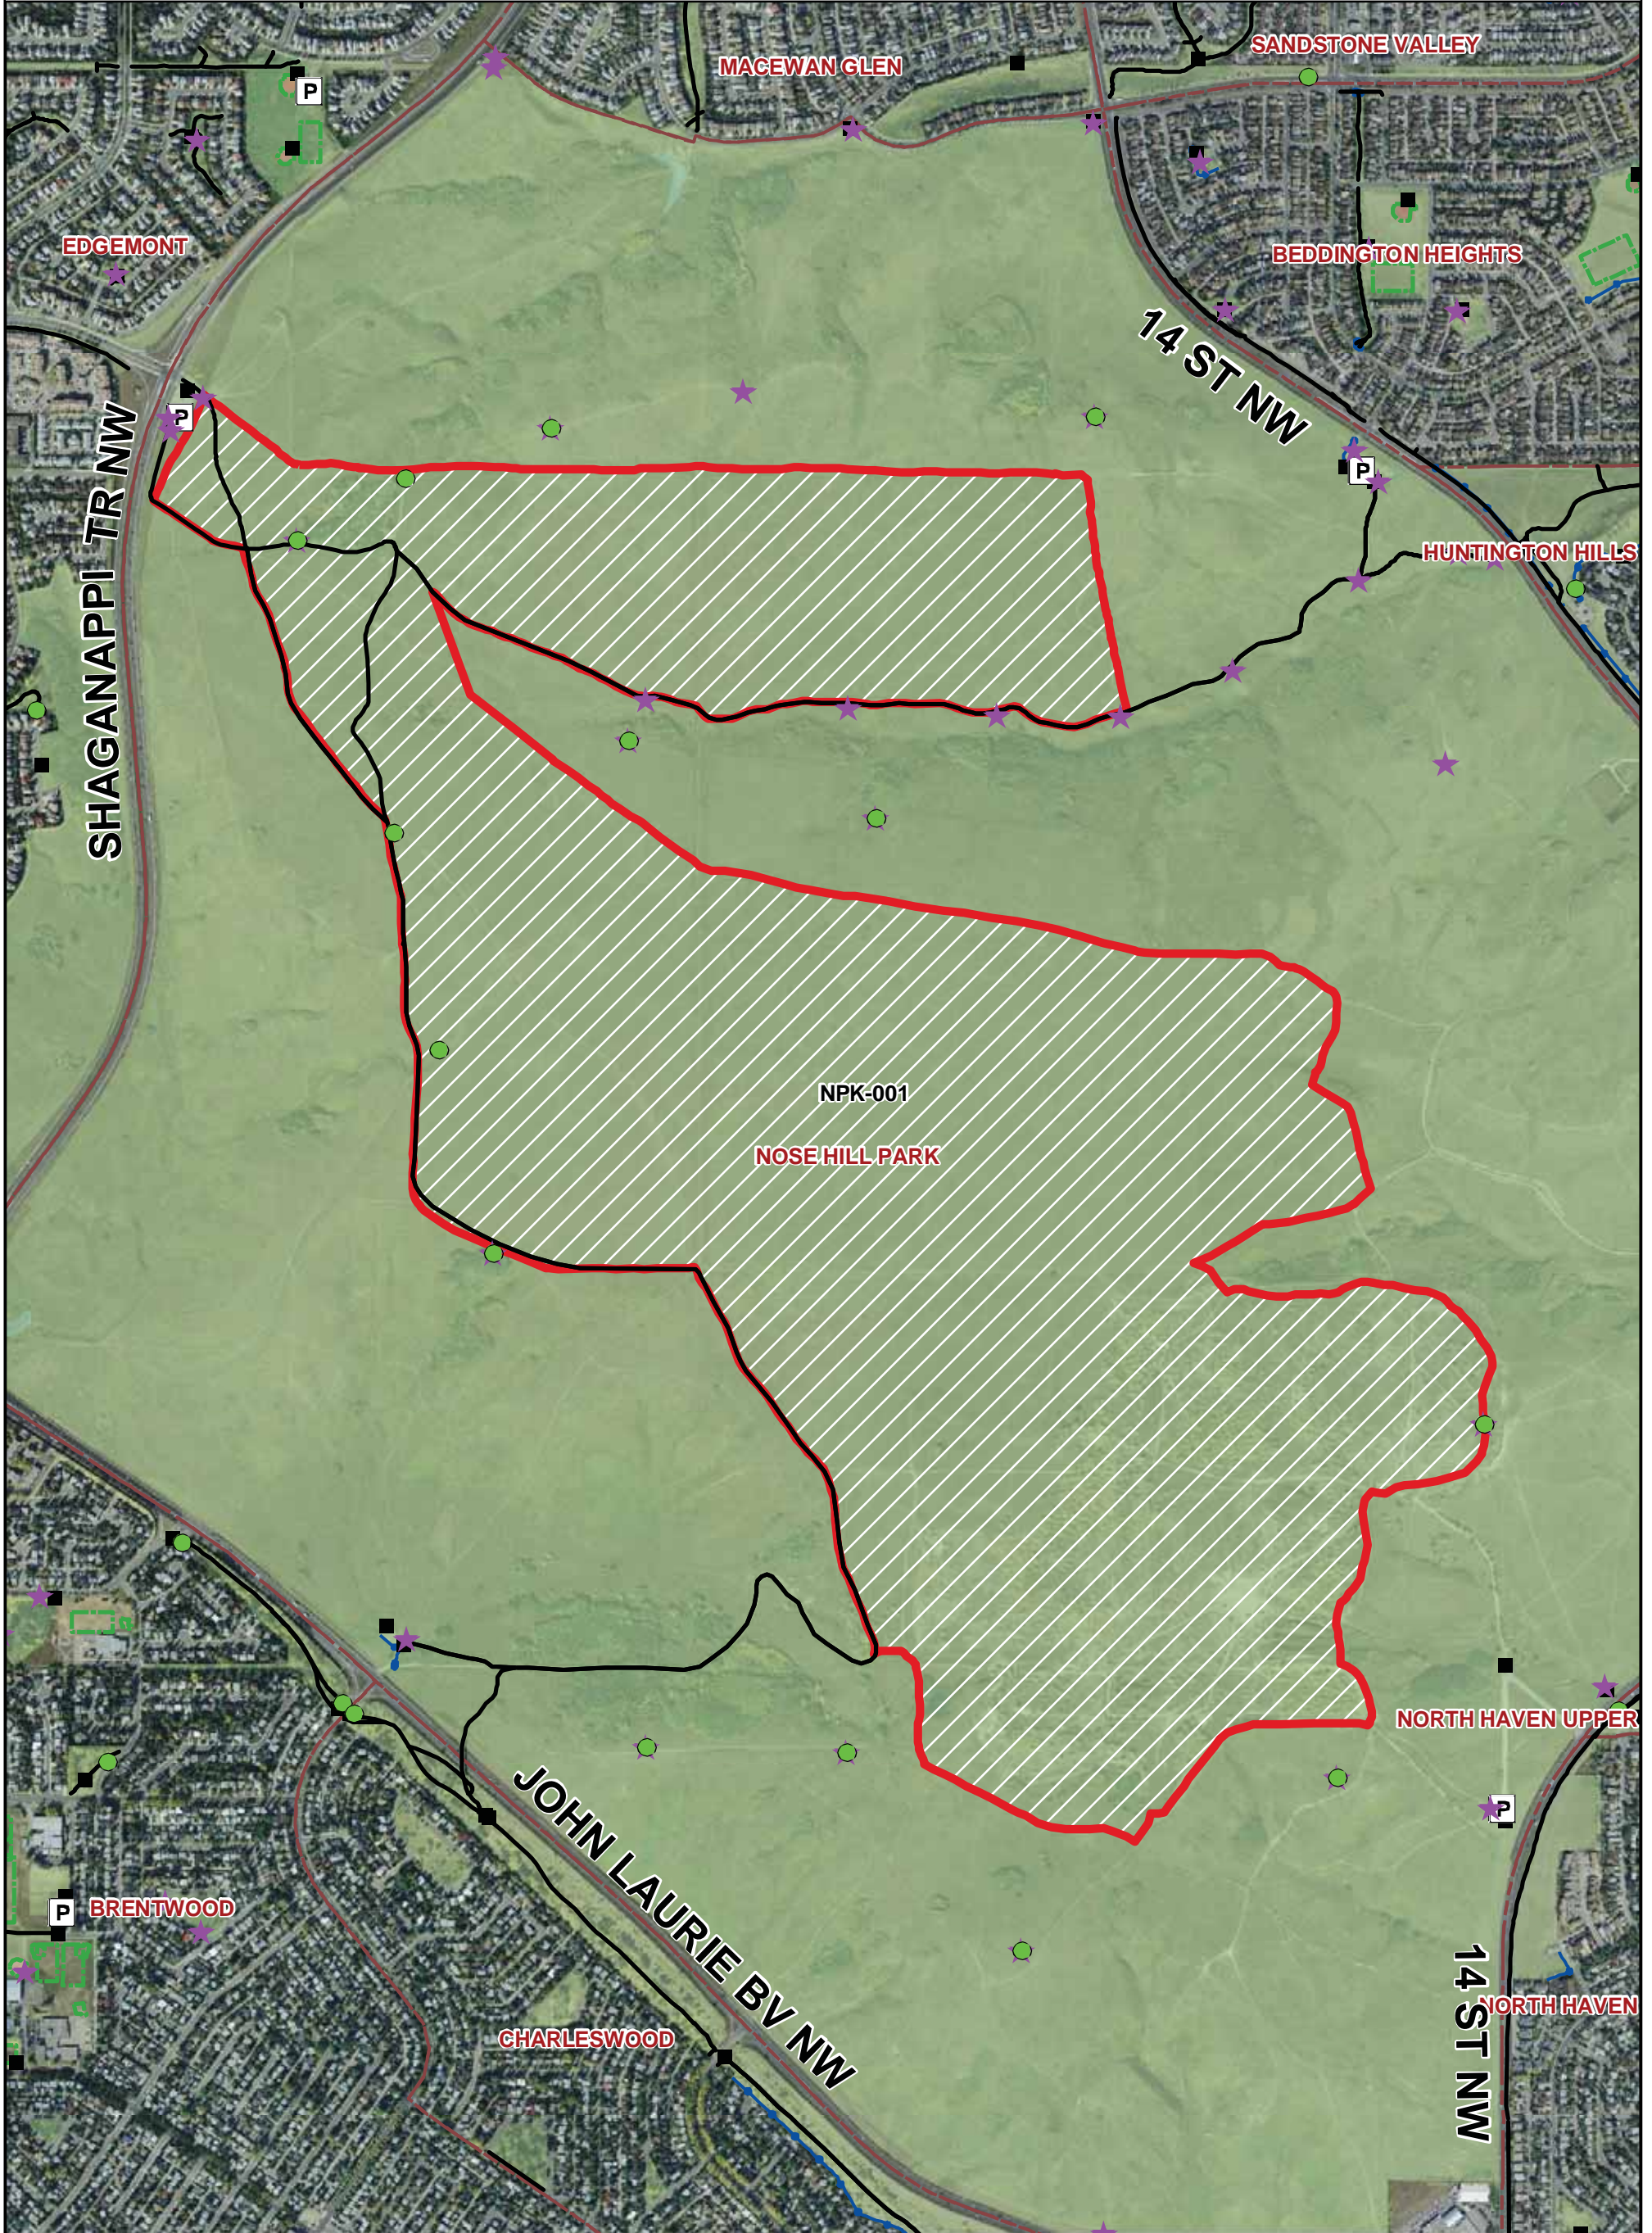

NOSE HILL PARK OFF LEASH AREA (NPK-001)

THIS MAP WAS PRODUCED BY:
CITY OF CALGARY PARKS

COPYRIGHT 2010 The City of Calgary
ALL RIGHTS RESERVED. NO PART OF THIS MAP MAY BE REPRODUCED IN ANY FORM
OR BY ANY MEANS WITHOUT THE WRITTEN CONSENT OF THE CITY OF CALGARY
AND APPROPRIATE LICENCE AGREEMENT. THE CITY OF CALGARY PROVIDES THIS
INFORMATION IN GOOD FAITH, BUT PROVIDES NO WARRANTY NOR ACCEPTS ANY
LIABILITY ARISING FROM INCORRECT, INCOMPLETE OR MISLEADING INFORMATION
OR ITS IMPROPER USE. INFORMATION IS MAINTAINED ON A REGULAR BASIS.

November 8, 2010
2010-147-OLA.mxd

Legend

- | | | | |
|---|----------------------|---|-----------------|
|  | Dog Off Leash Sign |  | Parking Lot |
|  | No Dogs Sign |  | Pathway |
|  | Garbage Bins |  | Off Leash Areas |
|  | Chain Link Fence |  | Golf Course |
|  | Post and Cable Fence |  | Playground |
| | |  | Playfields |