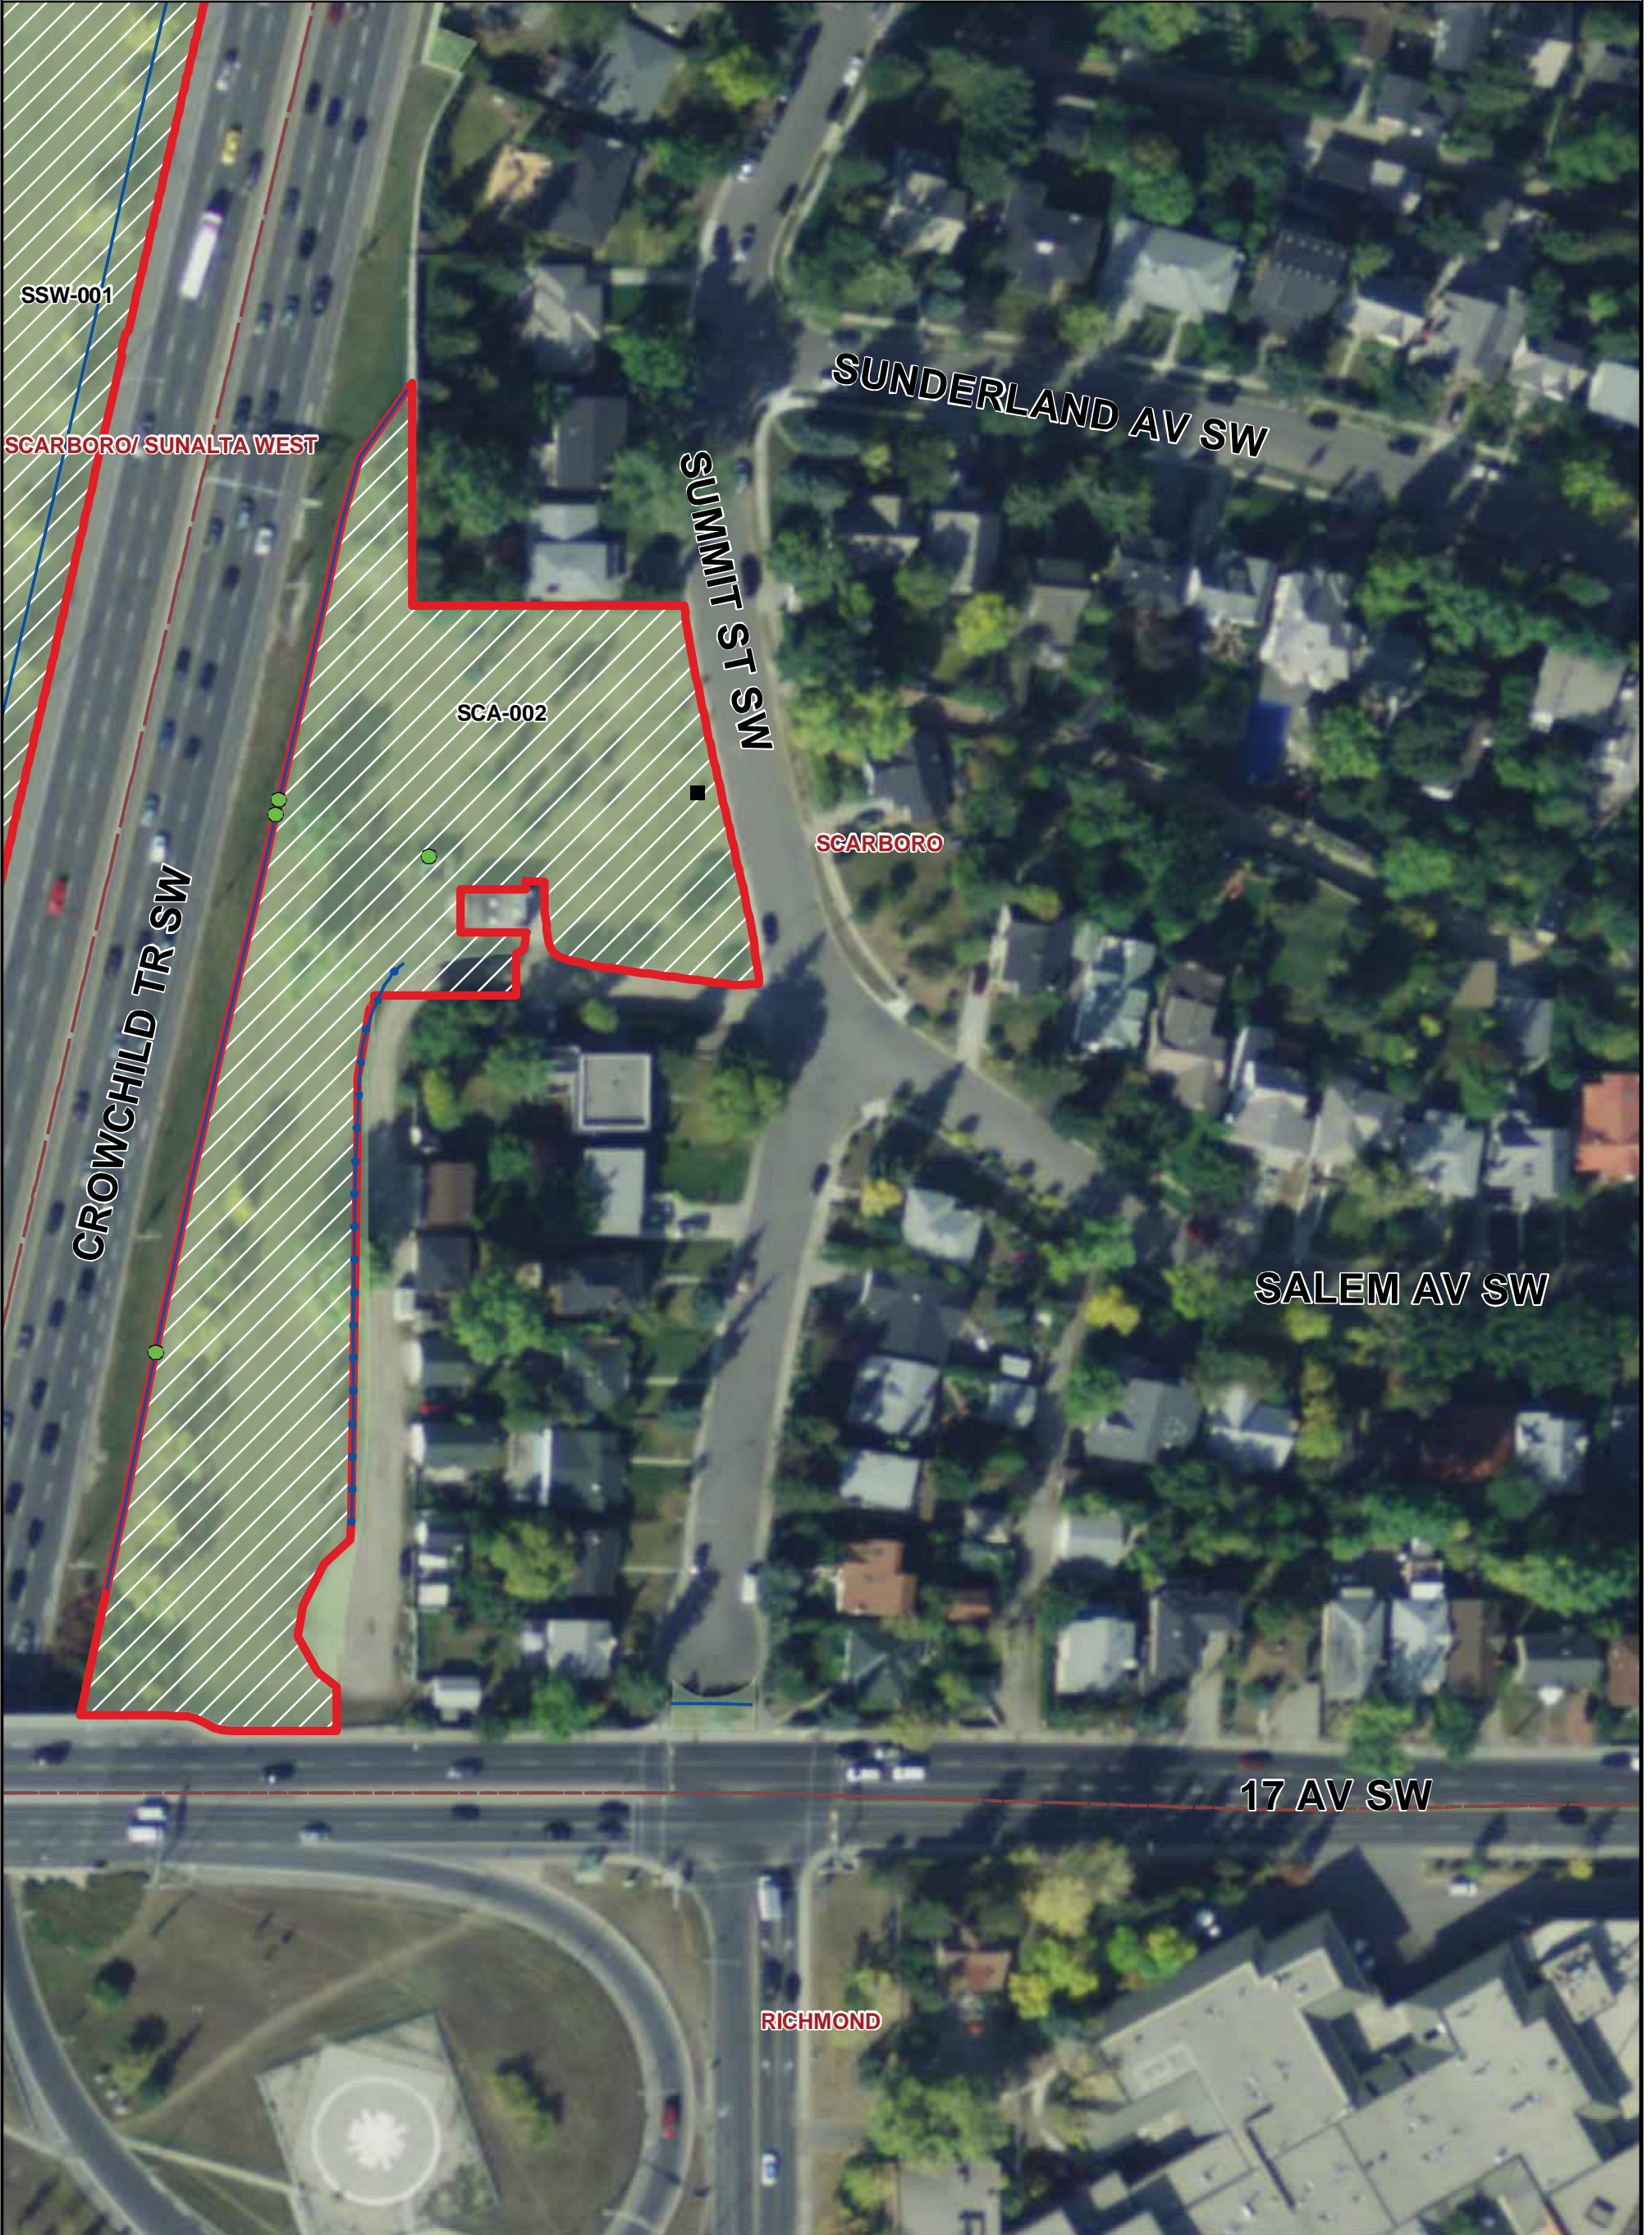

SCARBORO OFF LEASH AREA (SCA-002)

THE CITY OF
CALGARY
INFRASTRUCTURE &
INFORMATION SERVICES

THIS MAP WAS PRODUCED BY:
CITY OF CALGARY PARKS
COPYRIGHT 2010 The City of Calgary
ALL RIGHTS RESERVED. NO PART OF THIS MAP MAY BE REPRODUCED IN ANY FORM
OR BY ANY MEANS WITHOUT THE WRITTEN CONSENT OF THE CITY OF CALGARY
AND APPROPRIATE LICENCE AGREEMENT. THE CITY OF CALGARY PROVIDES THIS
INFORMATION IN GOOD FAITH, BUT PROVIDES NO WARRANTY NOR ACCEPTS ANY
LIABILITY ARISING FROM INCORRECT, INCOMPLETE OR MISLEADING INFORMATION
OR ITS IMPROPER USE. INFORMATION IS MAINTAINED ON A REGULAR BASIS.
November 8, 2010
2010-147-OLA.mxd

Legend

- | | |
|----------------------|-----------------|
| Dog Off Leash Sign | Parking Lot |
| No Dogs Sign | Pathway |
| Garbage Bins | Off Leash Areas |
| Chain Link Fence | Golf Course |
| Post and Cable Fence | Playground |
| | Playfields |