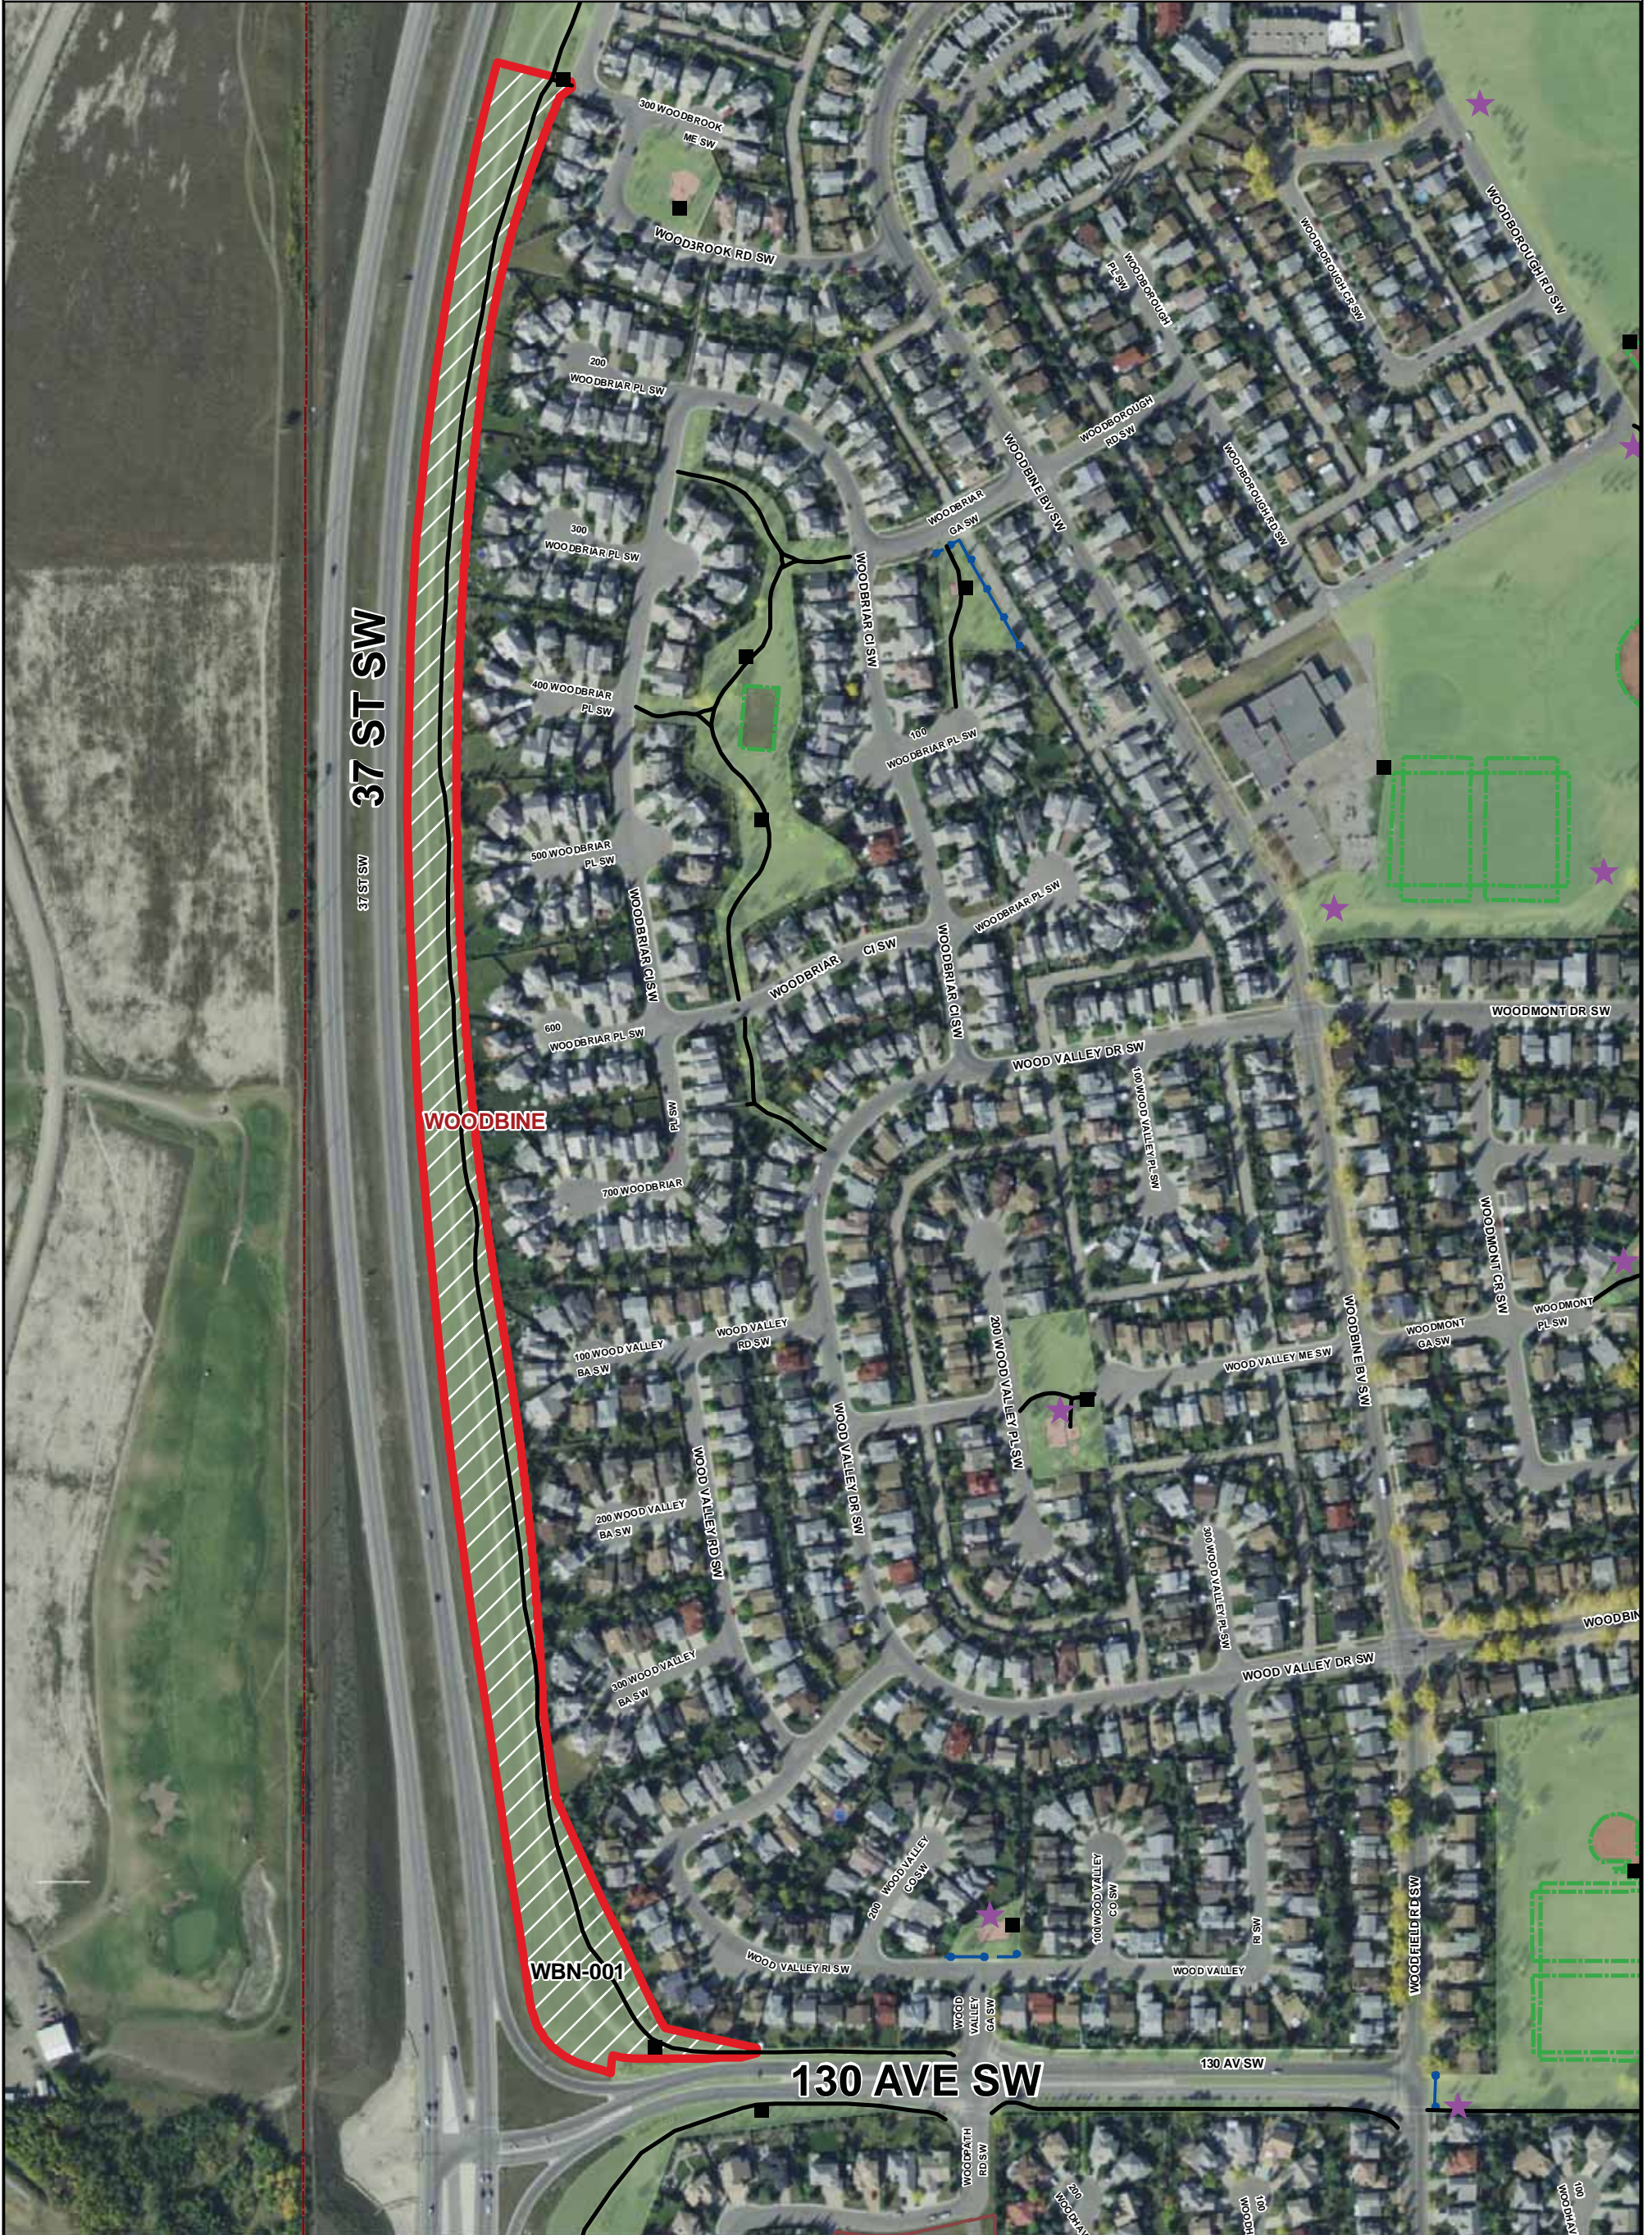

WOODBINE OFF LEASH AREA (WBN-001)

THE CITY OF
CALGARY
INFRASTRUCTURE &
INFORMATION SERVICES

THIS MAP WAS PRODUCED BY:
CITY OF CALGARY PARKS
COPYRIGHT 2010 The City of Calgary
ALL RIGHTS RESERVED. NO PART OF THIS MAP MAY BE REPRODUCED IN ANY FORM
OR BY ANY MEANS WITHOUT THE WRITTEN CONSENT OF THE CITY OF CALGARY
AND APPROPRIATE LICENCE AGREEMENT. THE CITY OF CALGARY PROVIDES THIS
INFORMATION IN GOOD FAITH, BUT PROVIDES NO WARRANTY NOR ACCEPTS ANY
LIABILITY ARISING FROM INCORRECT, INCOMPLETE OR MISLEADING INFORMATION
OR ITS IMPROPER USE. INFORMATION IS MAINTAINED ON A REGULAR BASIS.
November 8, 2010
2010-147-OLA.mxd

Legend

- | | | | | | |
|--|----------------------|--|------------------|--|-----------------|
| | Dog Off Leash Sign | | Garbage Bins | | Off Leash Areas |
| | No Dogs Sign | | Chain Link Fence | | Golf Course |
| | Post and Cable Fence | | Playground | | Playfields |
| | Pathway | | Parking Lot | | |