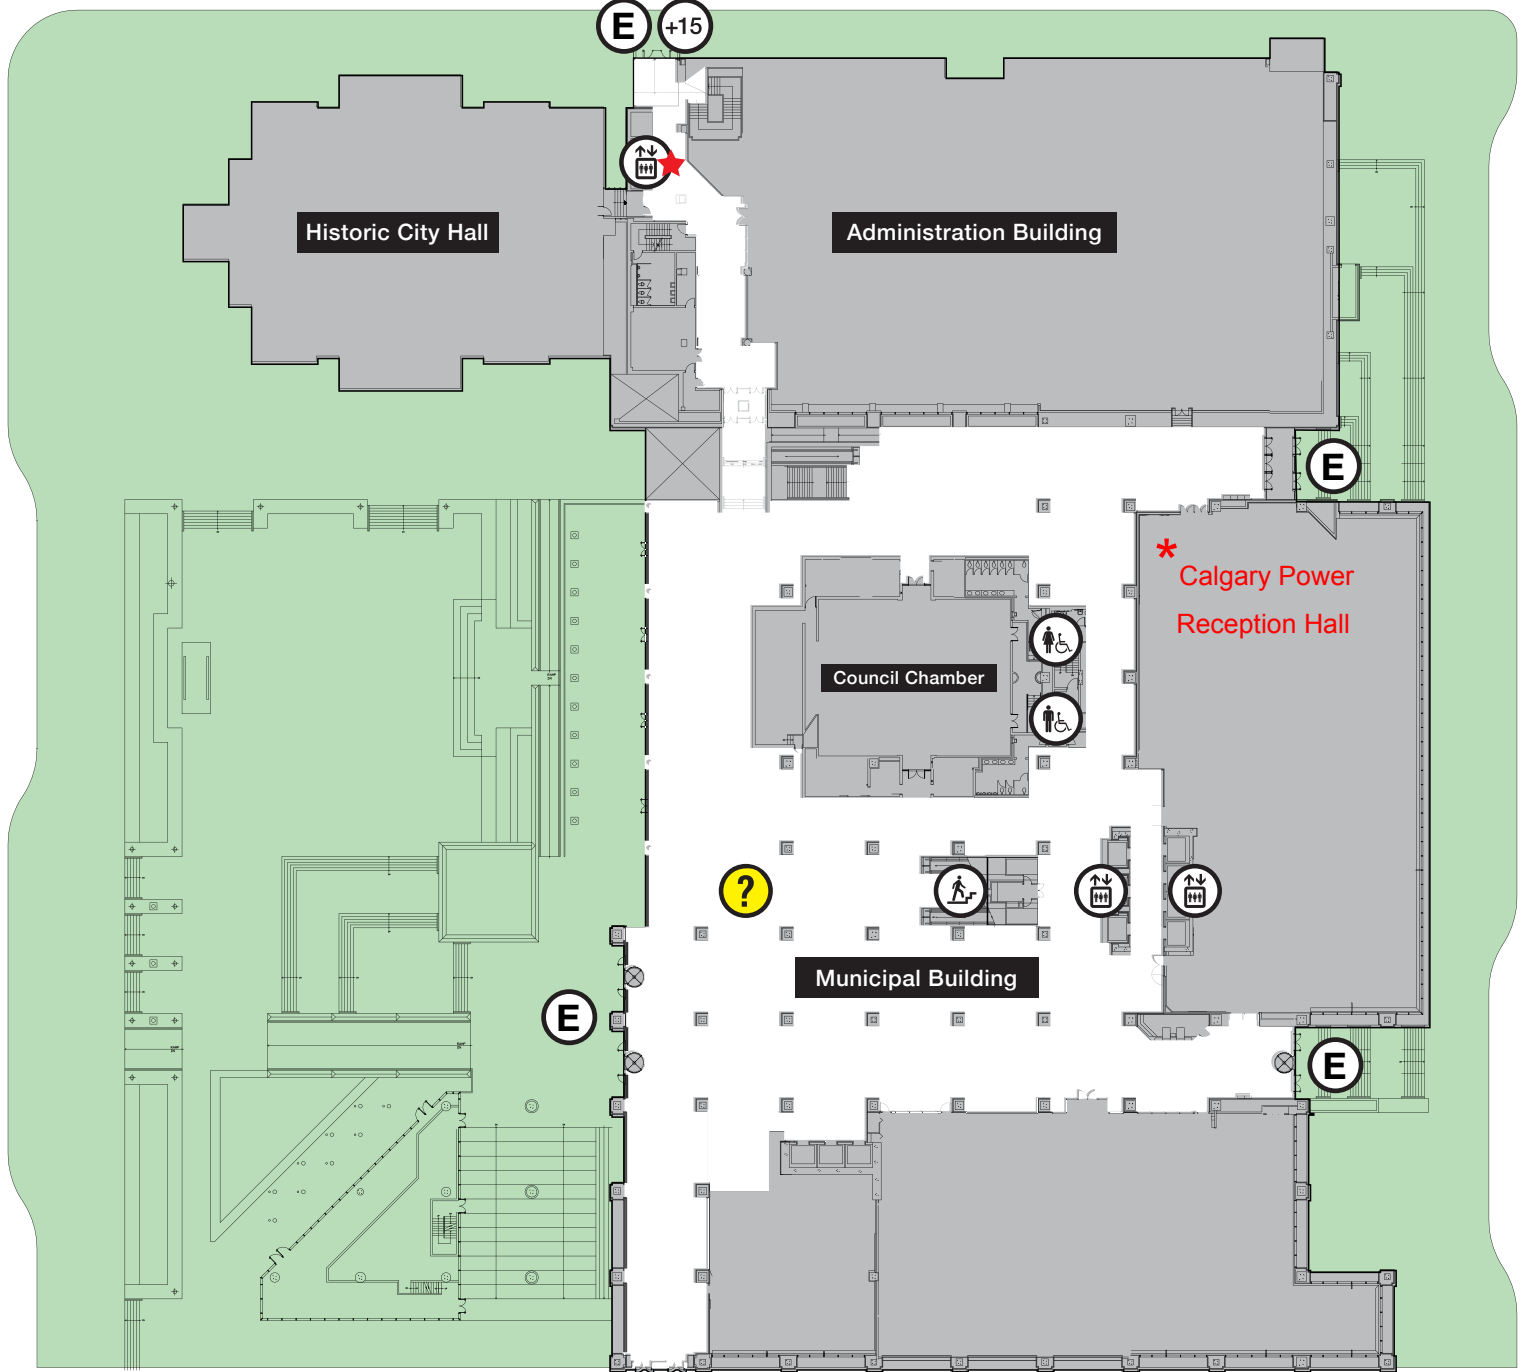

7 Avenue SW/ City Hall LRT Platform

-  Information Kiosk
-  Elevators
-  Escalators
-  Stairs
-  Women's Washroom
-  Men's Washroom
-  Plus 15
-  City Hall Parkade
-  Entrance
-  Administration Building Elevators

Macleod Trail SE

3rd Street SE

(P) **(E)** **(+15)**