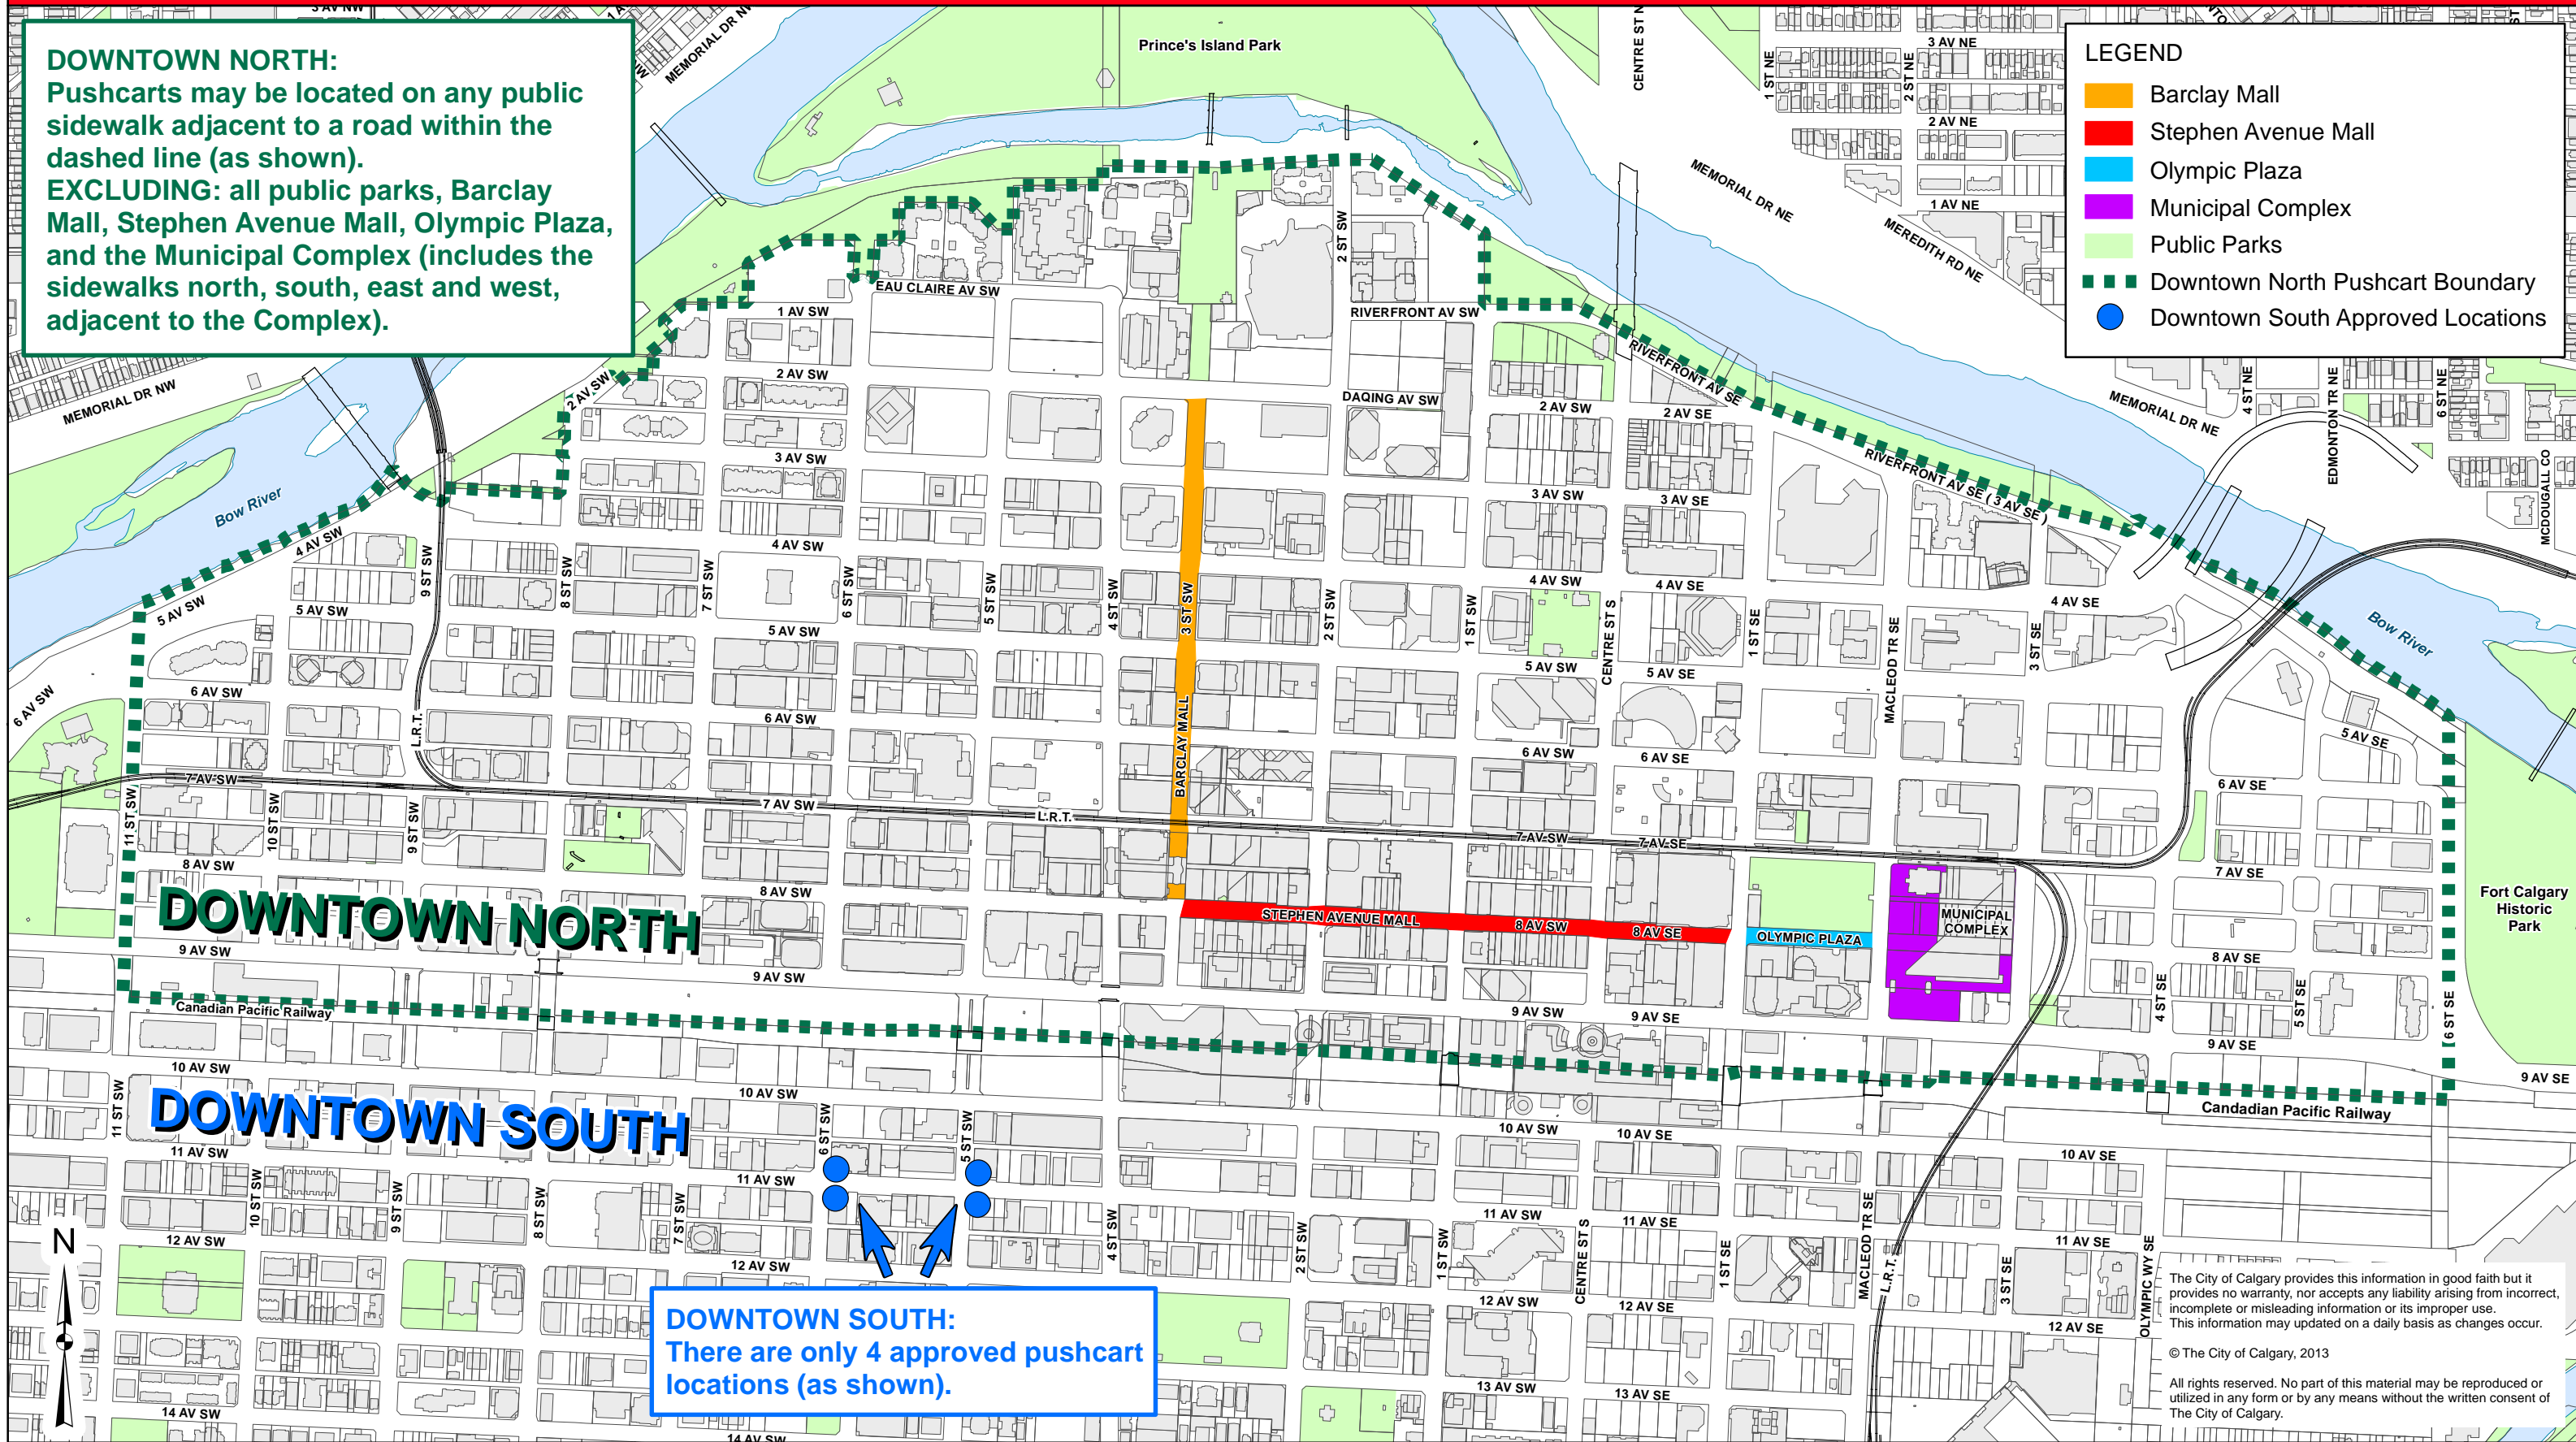

DOWNTOWN NORTH:
 Pushcarts may be located on any public sidewalk adjacent to a road within the dashed line (as shown).
EXCLUDING: all public parks, Barclay Mall, Stephen Avenue Mall, Olympic Plaza, and the Municipal Complex (includes the sidewalks north, south, east and west, adjacent to the Complex).

LEGEND

- Barclay Mall
- Stephen Avenue Mall
- Olympic Plaza
- Municipal Complex
- Public Parks
- Downtown North Pushcart Boundary
- Downtown South Approved Locations

DOWNTOWN SOUTH:
 There are only 4 approved pushcart locations (as shown).