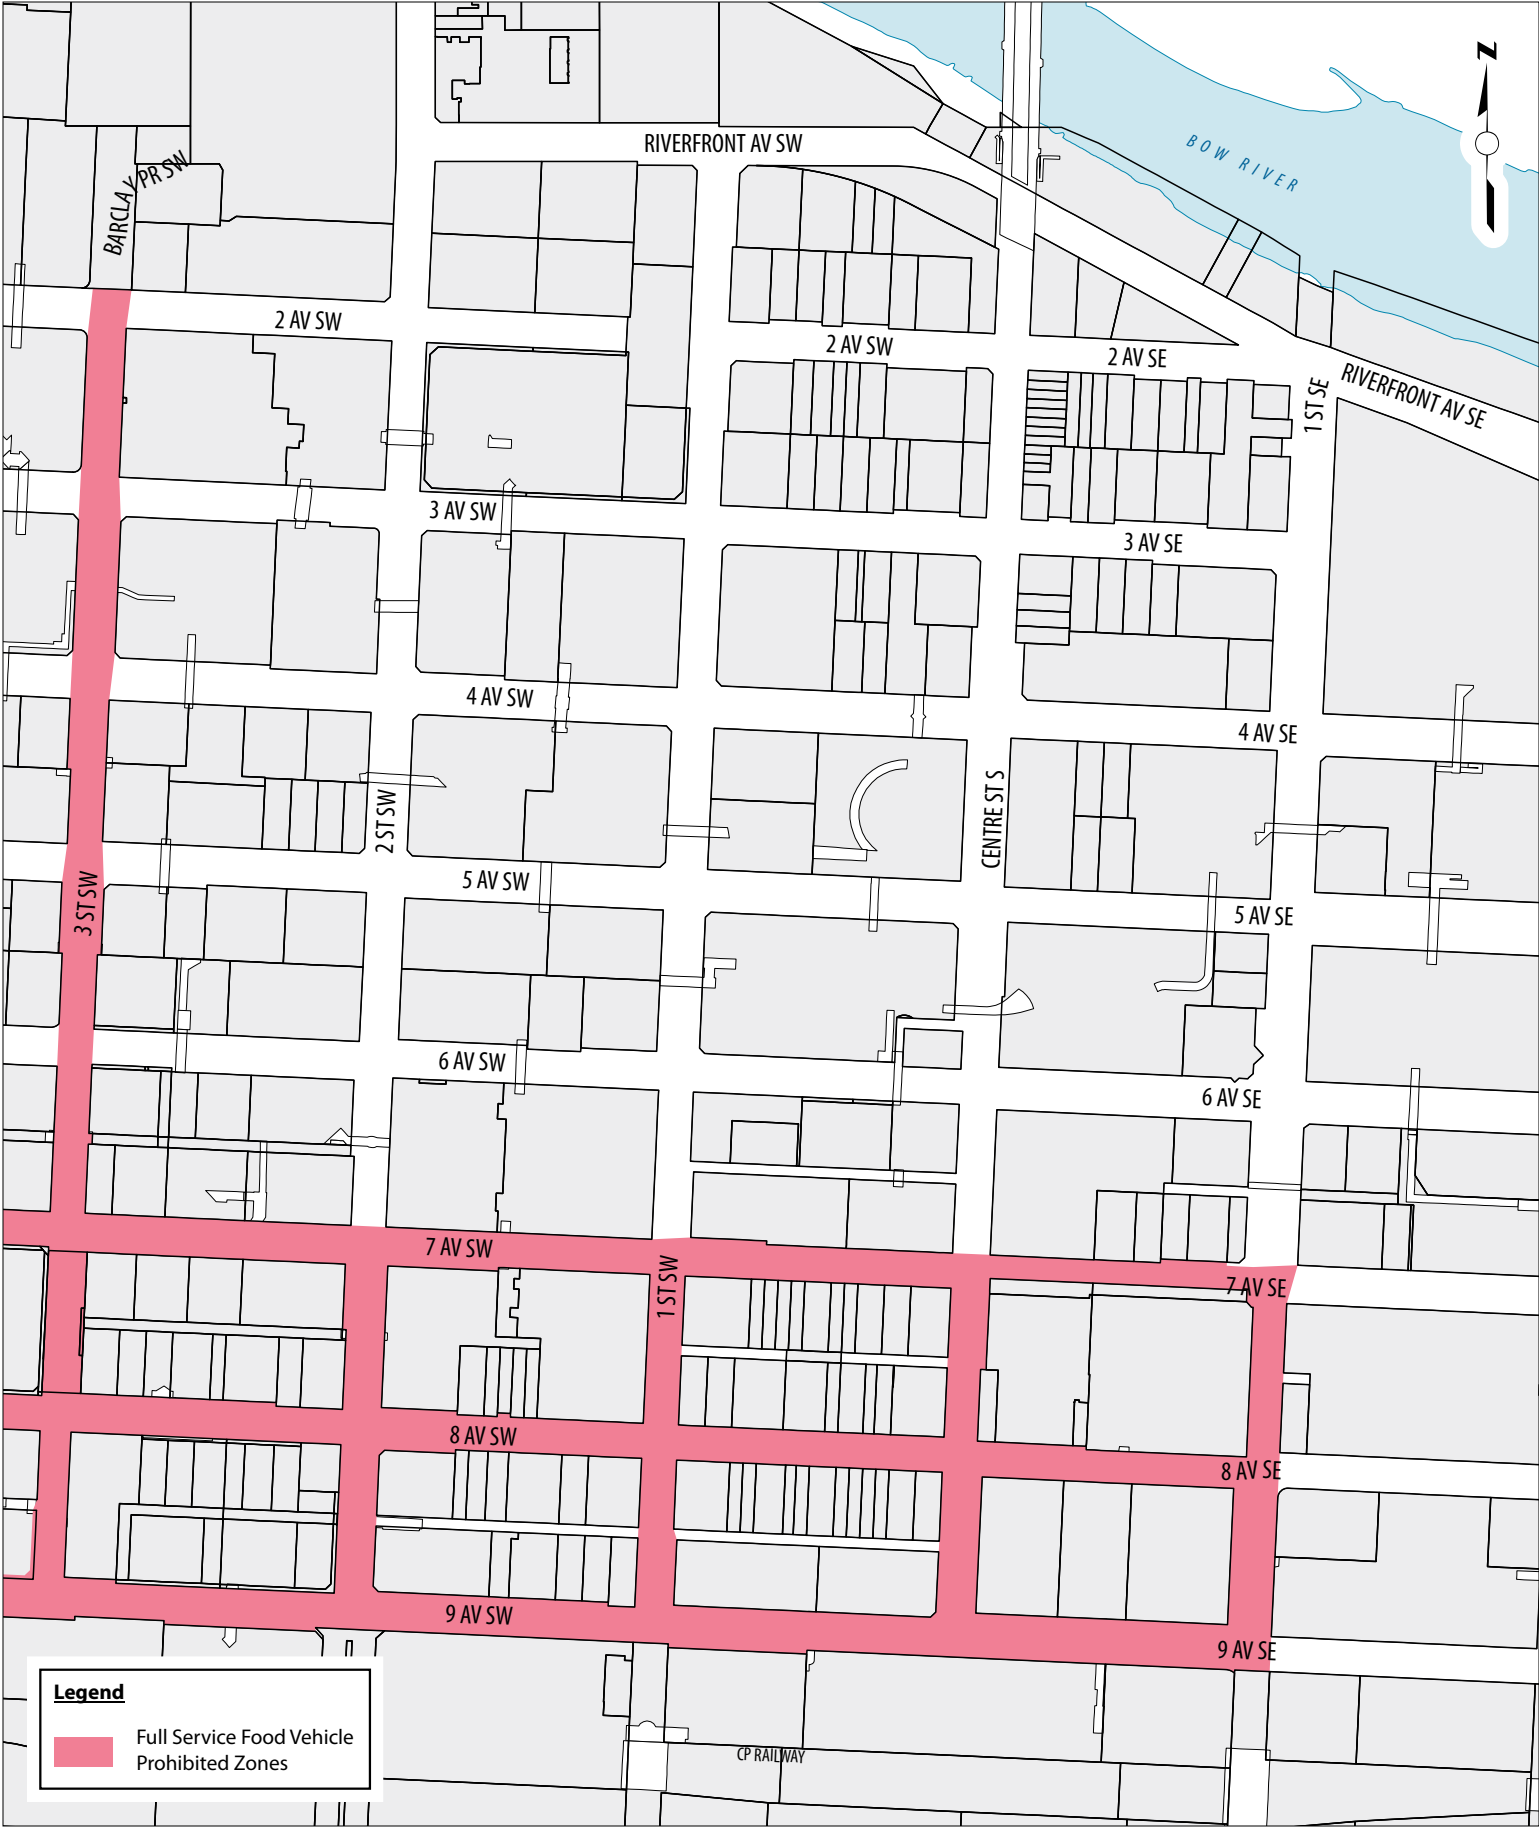

Full Service Food Vehicle Prohibited Zones

Calgary Downtown Association

Map 2

Legend

Full Service Food Vehicle Prohibited Zones