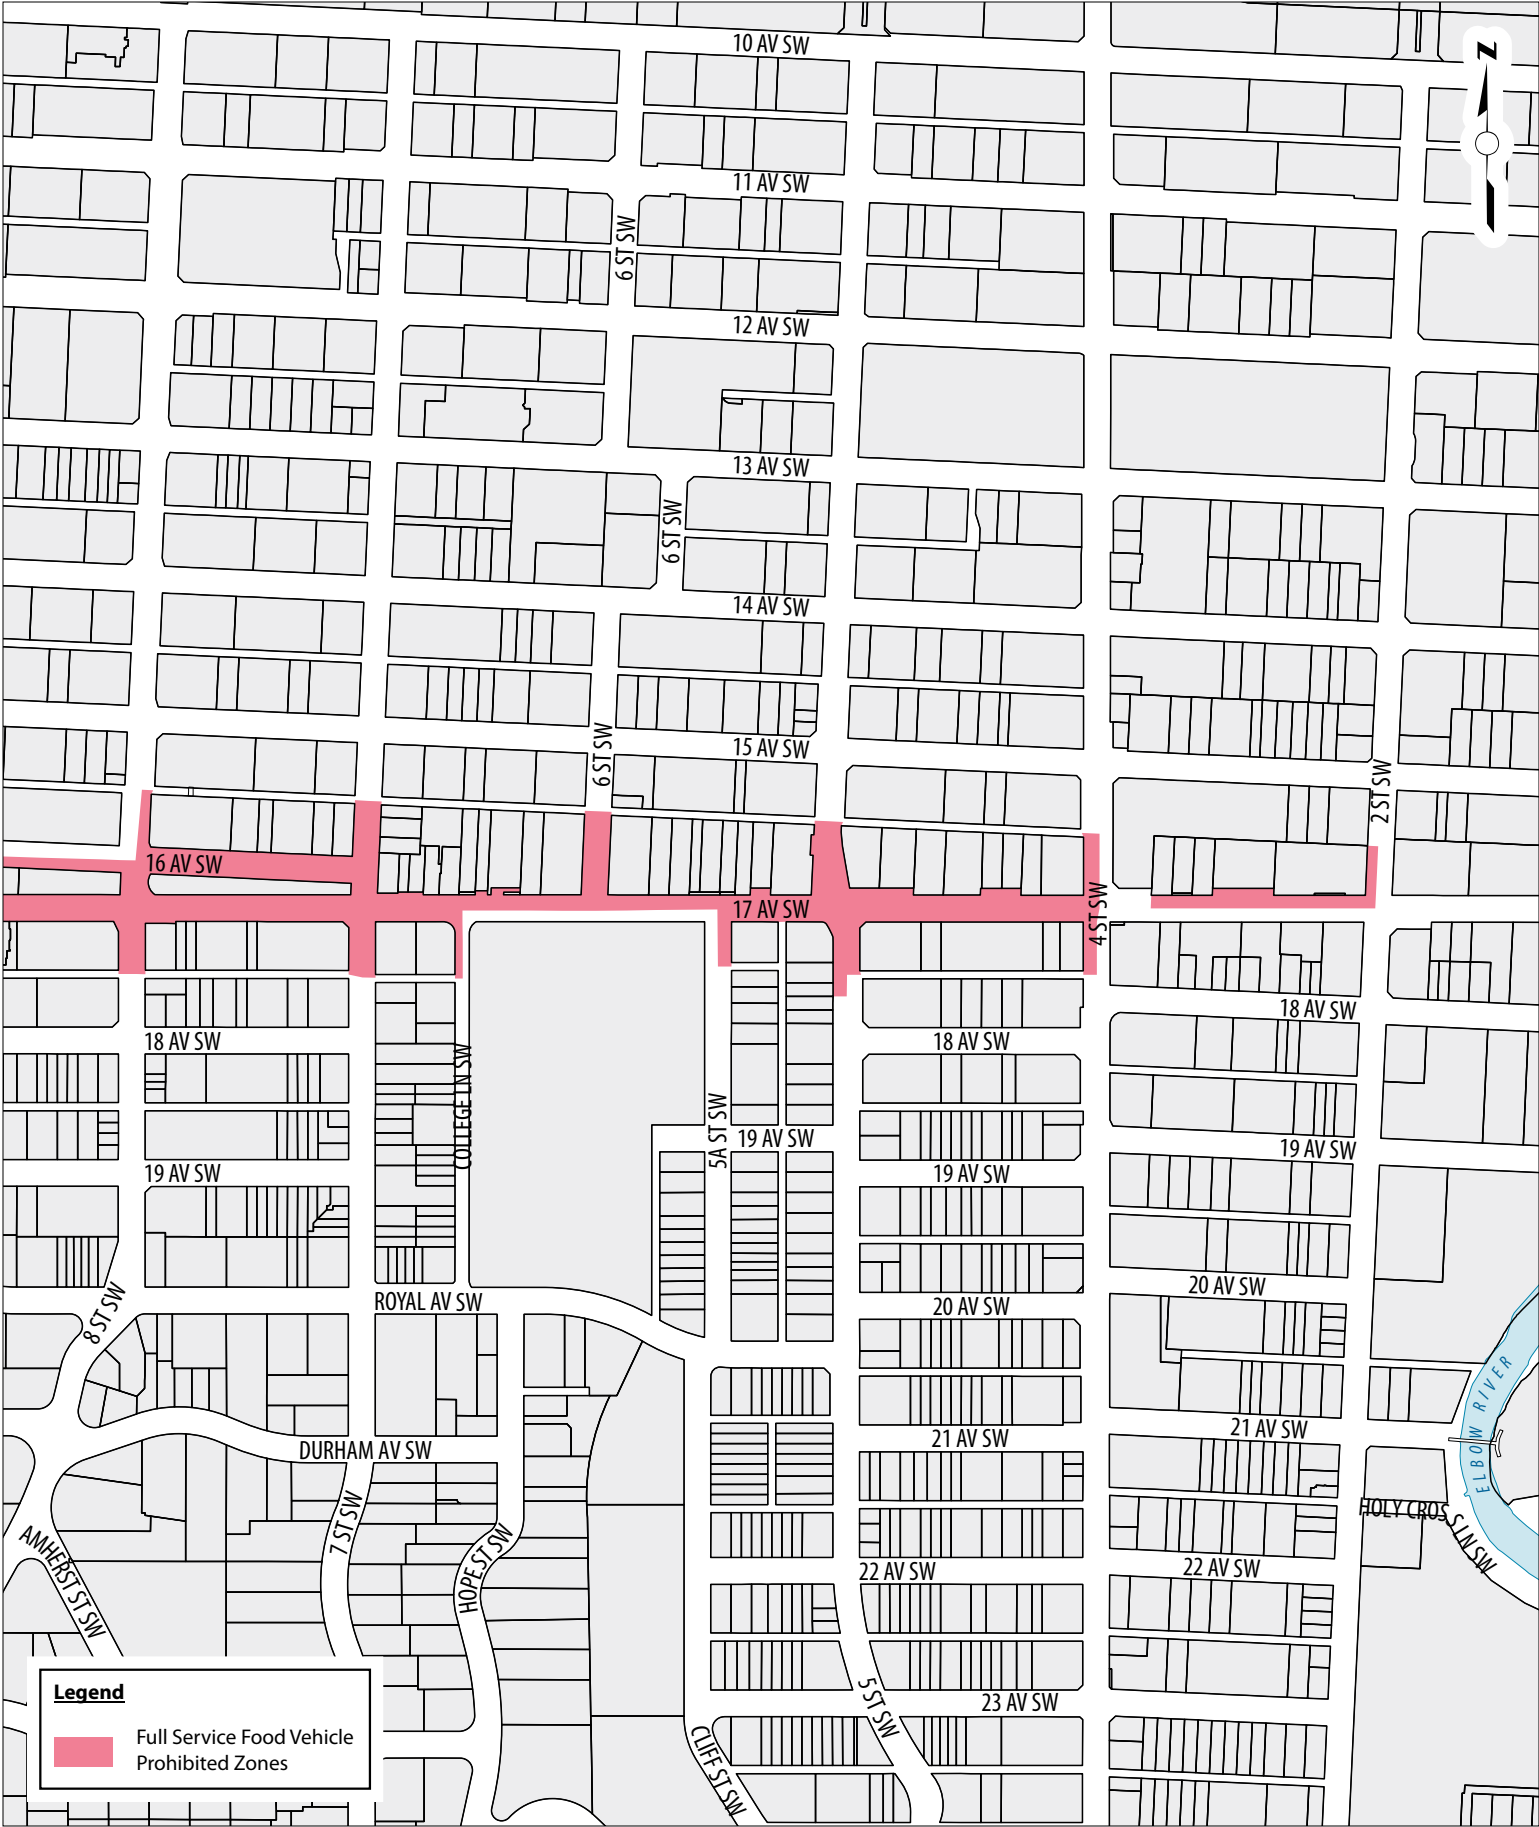

Full Service Food Vehicle Prohibited Zones

17 Avenue Retail and Entertainment District

Map 2