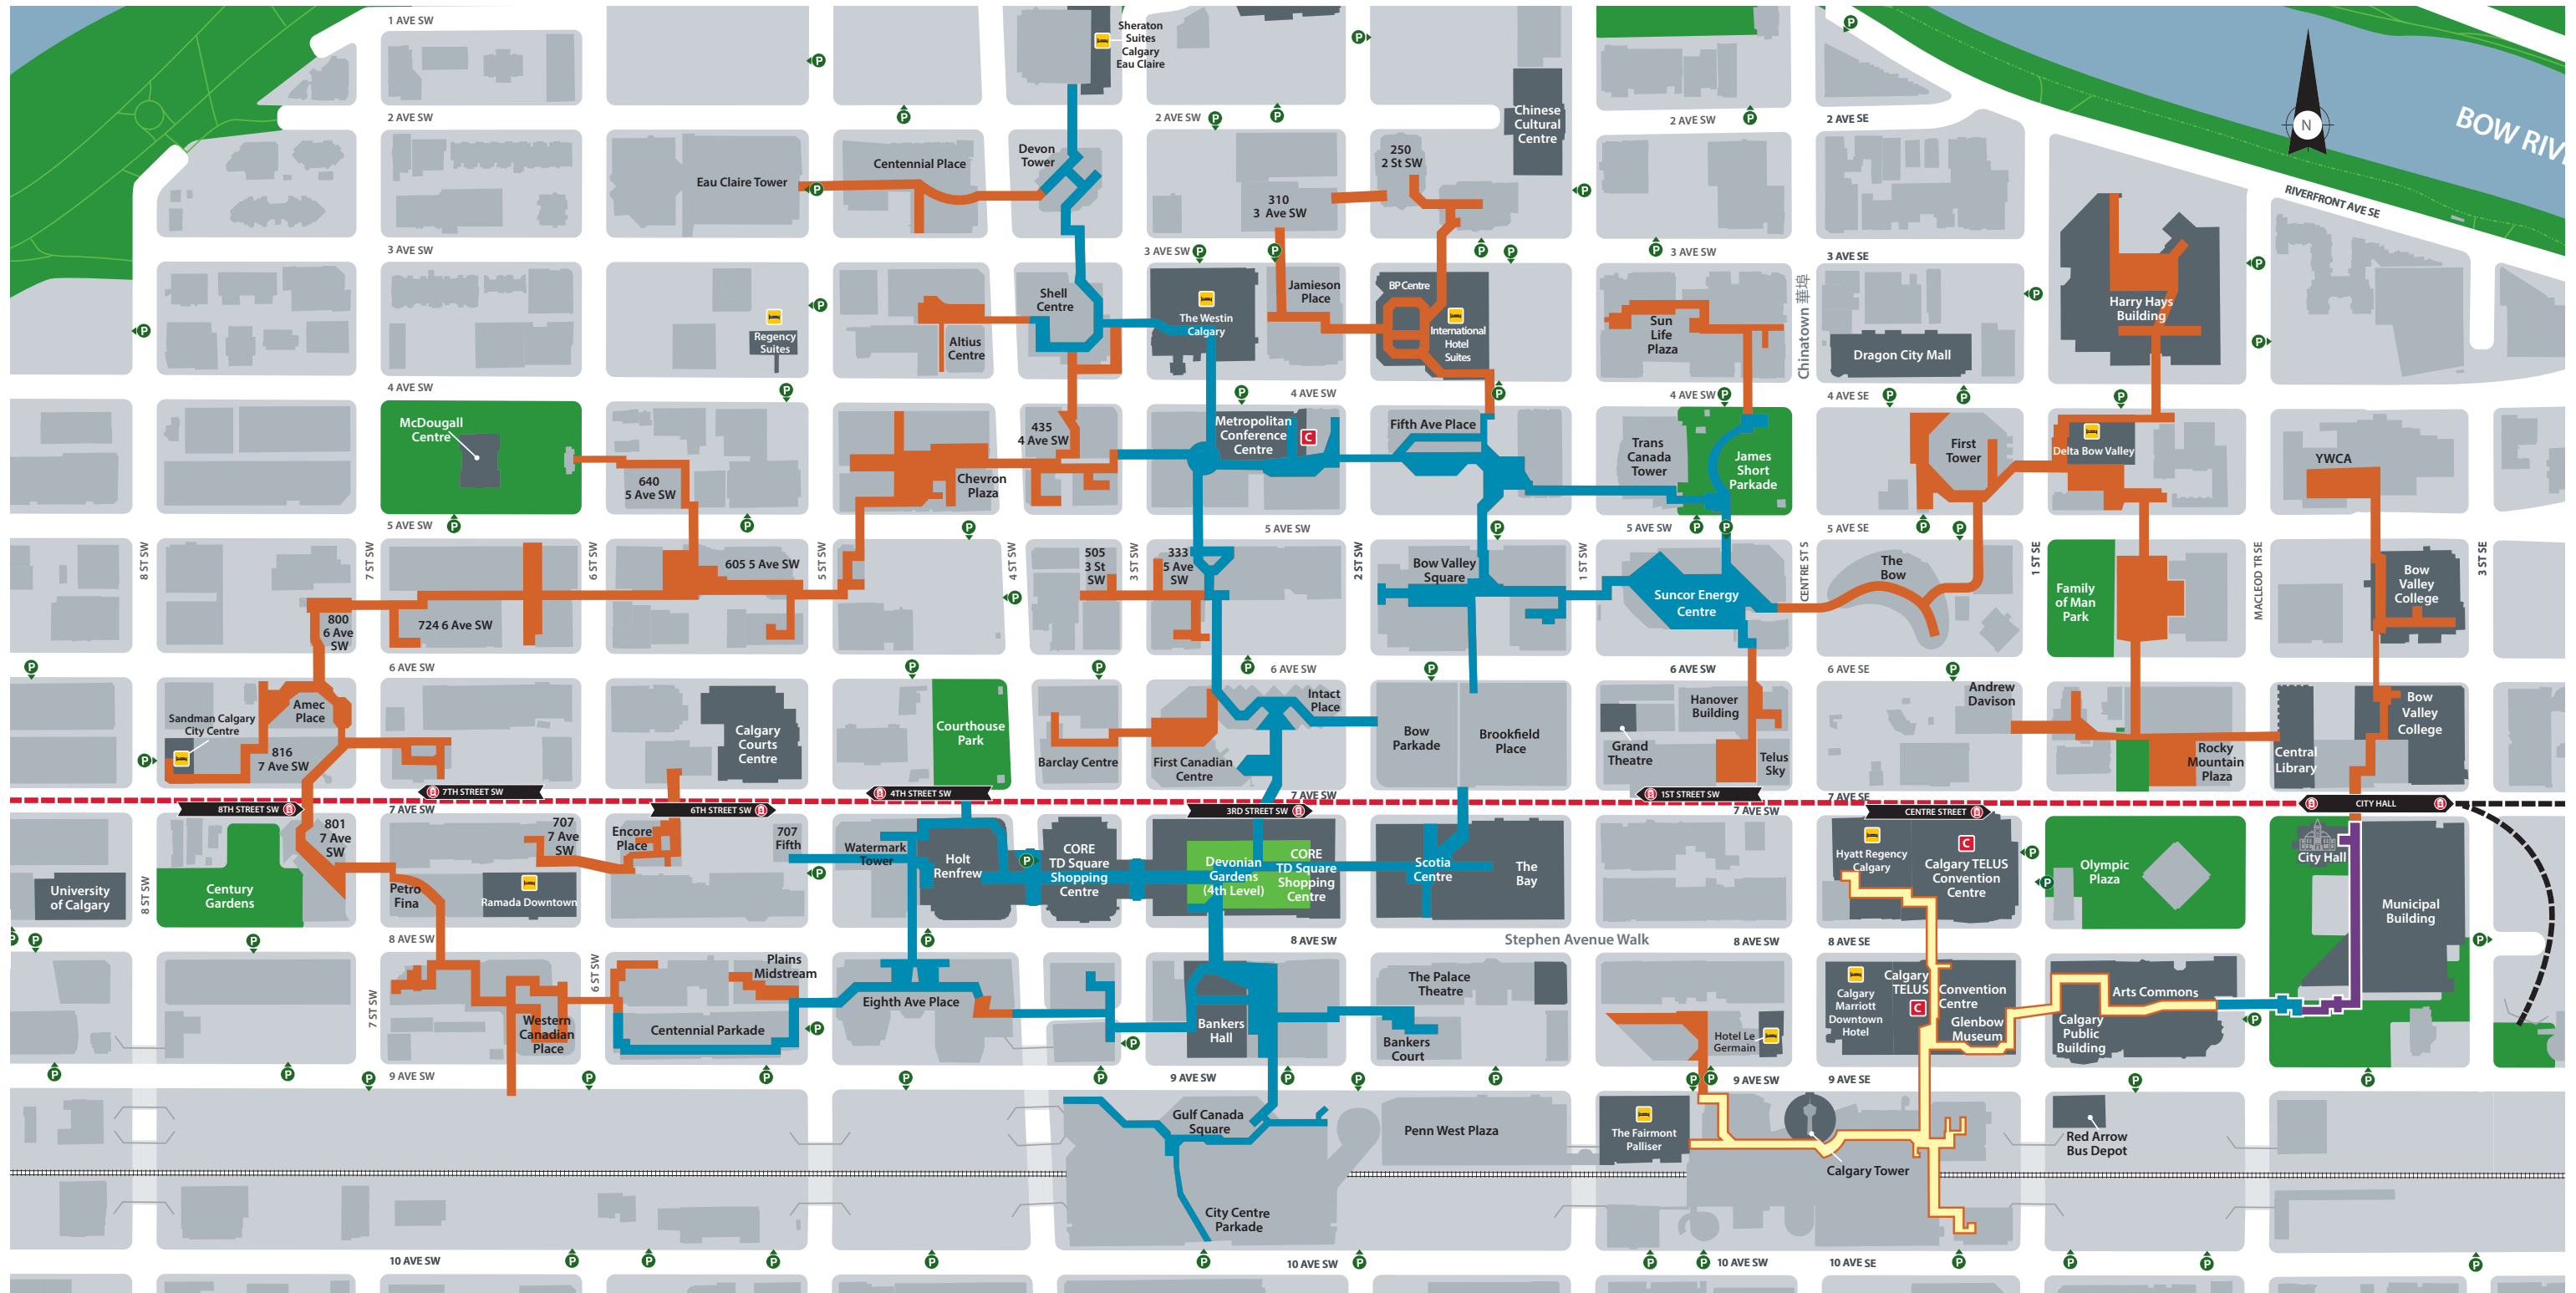

Plus15 network map

— Hours 6 a.m. - 6 p.m.
— Hours 7 a.m. - 9 p.m. weekdays

— Hours 7 a.m. - midnight

CTrain
 CTrain Free Fare Zone

[Visit calgary.ca/plus15](http://calgary.ca/plus15)
C Conference Centres