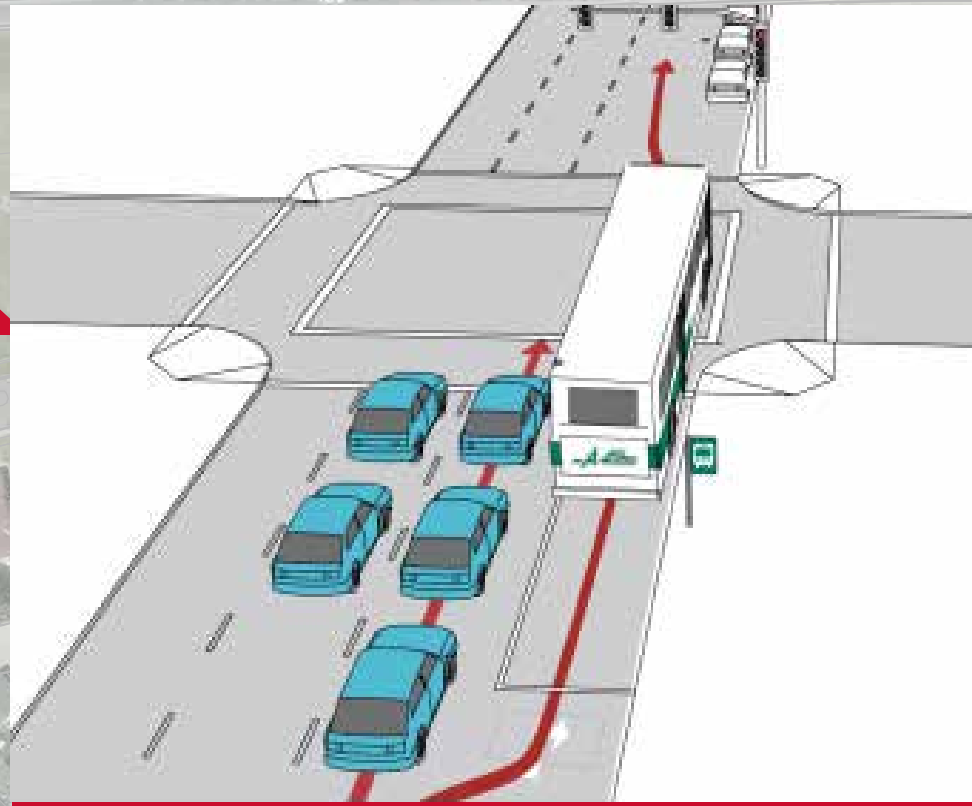

The access to Castleridge Plaza from southbound 52 Street N.E. may be closed at times during construction. Motorists can use the access on Castleridge Boulevard N.E. The exit from Castleridge Plaza N.E. to southbound 52 Street N.E. will remain open.

McKNIGHT BOULEVARD NE

FALCONRIDGE BOULEVARD NE

52 STREET NE

LEGEND

-  New or improved pedestrian pathways and crosswalks
-  New bus queue jump lanes on 52 Street N.E.
-  Sidewalk and crosswalk locations adjusted to accomodate bus queue jump lanes and improve pedestrian safety
-  Dual left-turn lanes added

Queue jump lanes are reserved for buses at signalized intersections. Buses enter their own lane allowing them to get through intersections more quickly than if they were queueing with general traffic.