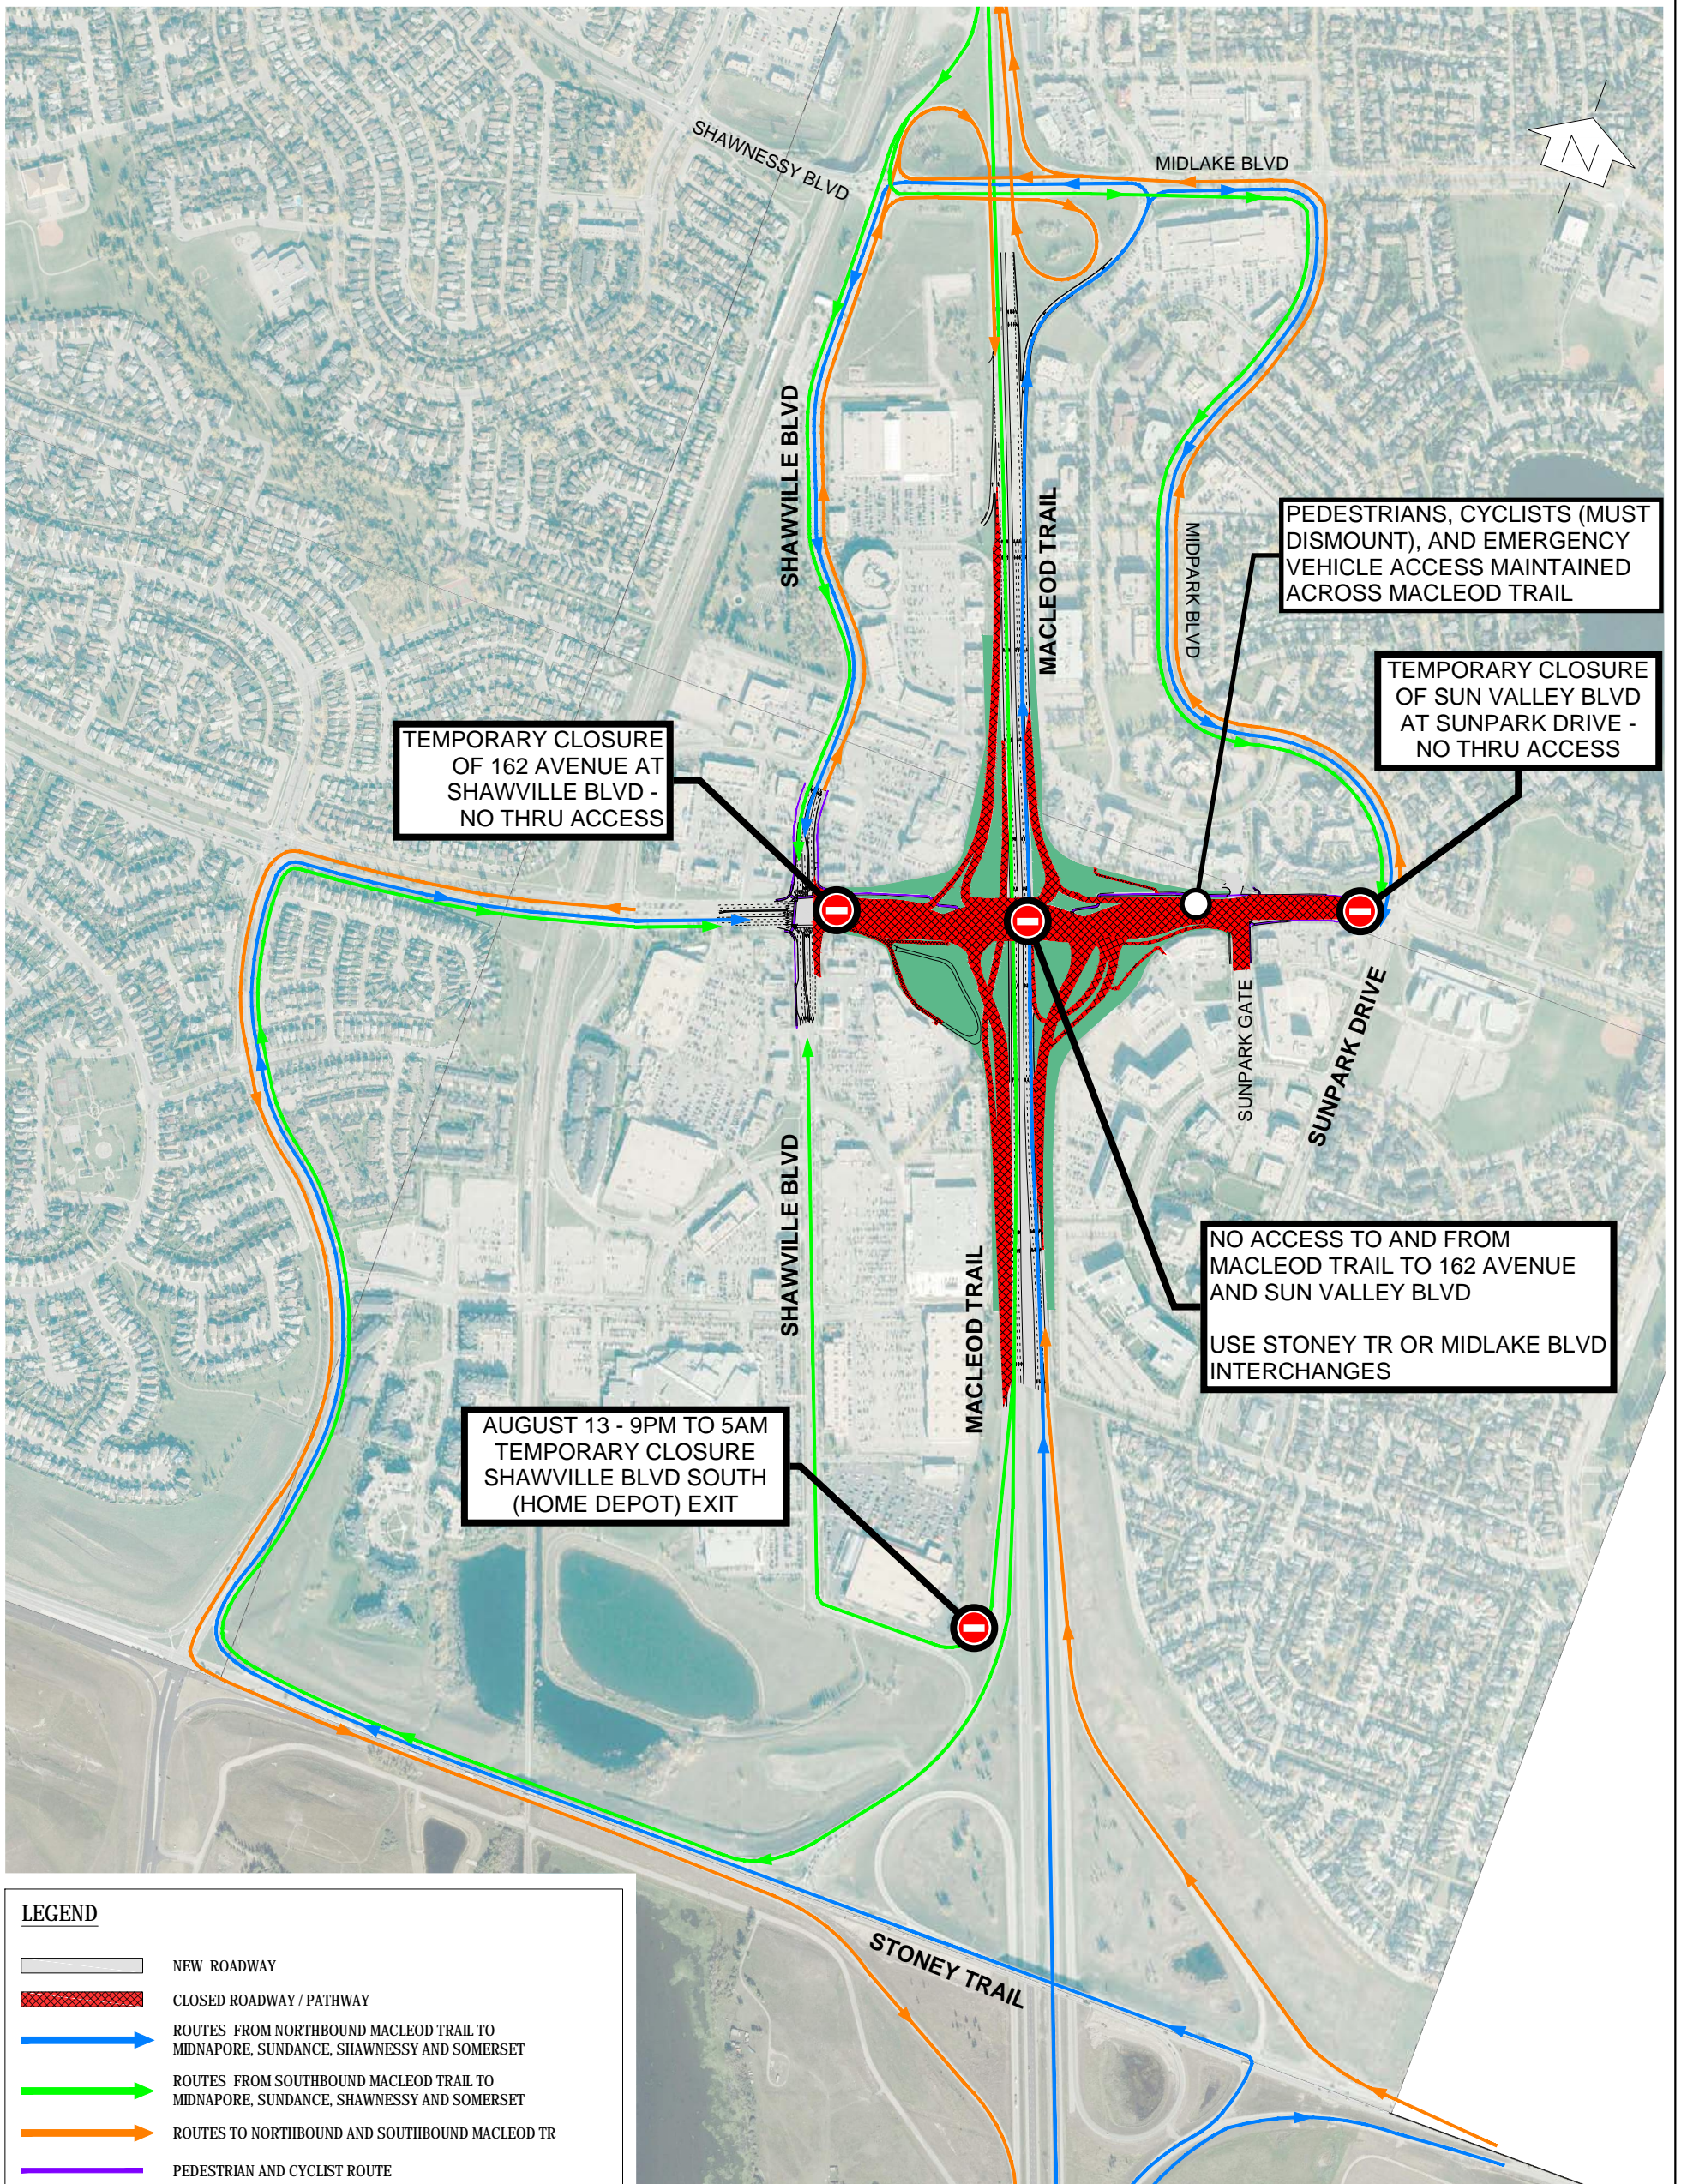

MACLEOD TRAIL & 162 AVENUE SE INTERCHANGE

Temporary Interchange Closure and Detours

August 11 to 14, 2017

TEMPORARY CLOSURE OF 162 AVENUE AT SHAWVILLE BLVD - NO THRU ACCESS

PEDESTRIANS, CYCLISTS (MUST DISMOUNT), AND EMERGENCY VEHICLE ACCESS MAINTAINED ACROSS MACLEOD TRAIL

TEMPORARY CLOSURE OF SUN VALLEY BLVD AT SUNPARK DRIVE - NO THRU ACCESS

NO ACCESS TO AND FROM MACLEOD TRAIL TO 162 AVENUE AND SUN VALLEY BLVD
USE STONEY TR OR MIDLAKE BLVD INTERCHANGES

AUGUST 13 - 9PM TO 5AM
TEMPORARY CLOSURE
SHAWVILLE BLVD SOUTH
(HOME DEPOT) EXIT

LEGEND	
	NEW ROADWAY
	CLOSED ROADWAY / PATHWAY
	ROUTES FROM NORTHBOUND MACLEOD TRAIL TO MIDNAPORE, SUNDANCE, SHAWNESSY AND SOMERSET
	ROUTES FROM SOUTHBOUND MACLEOD TRAIL TO MIDNAPORE, SUNDANCE, SHAWNESSY AND SOMERSET
	ROUTES TO NORTHBOUND AND SOUTHBOUND MACLEOD TR
	PEDESTRIAN AND CYCLIST ROUTE