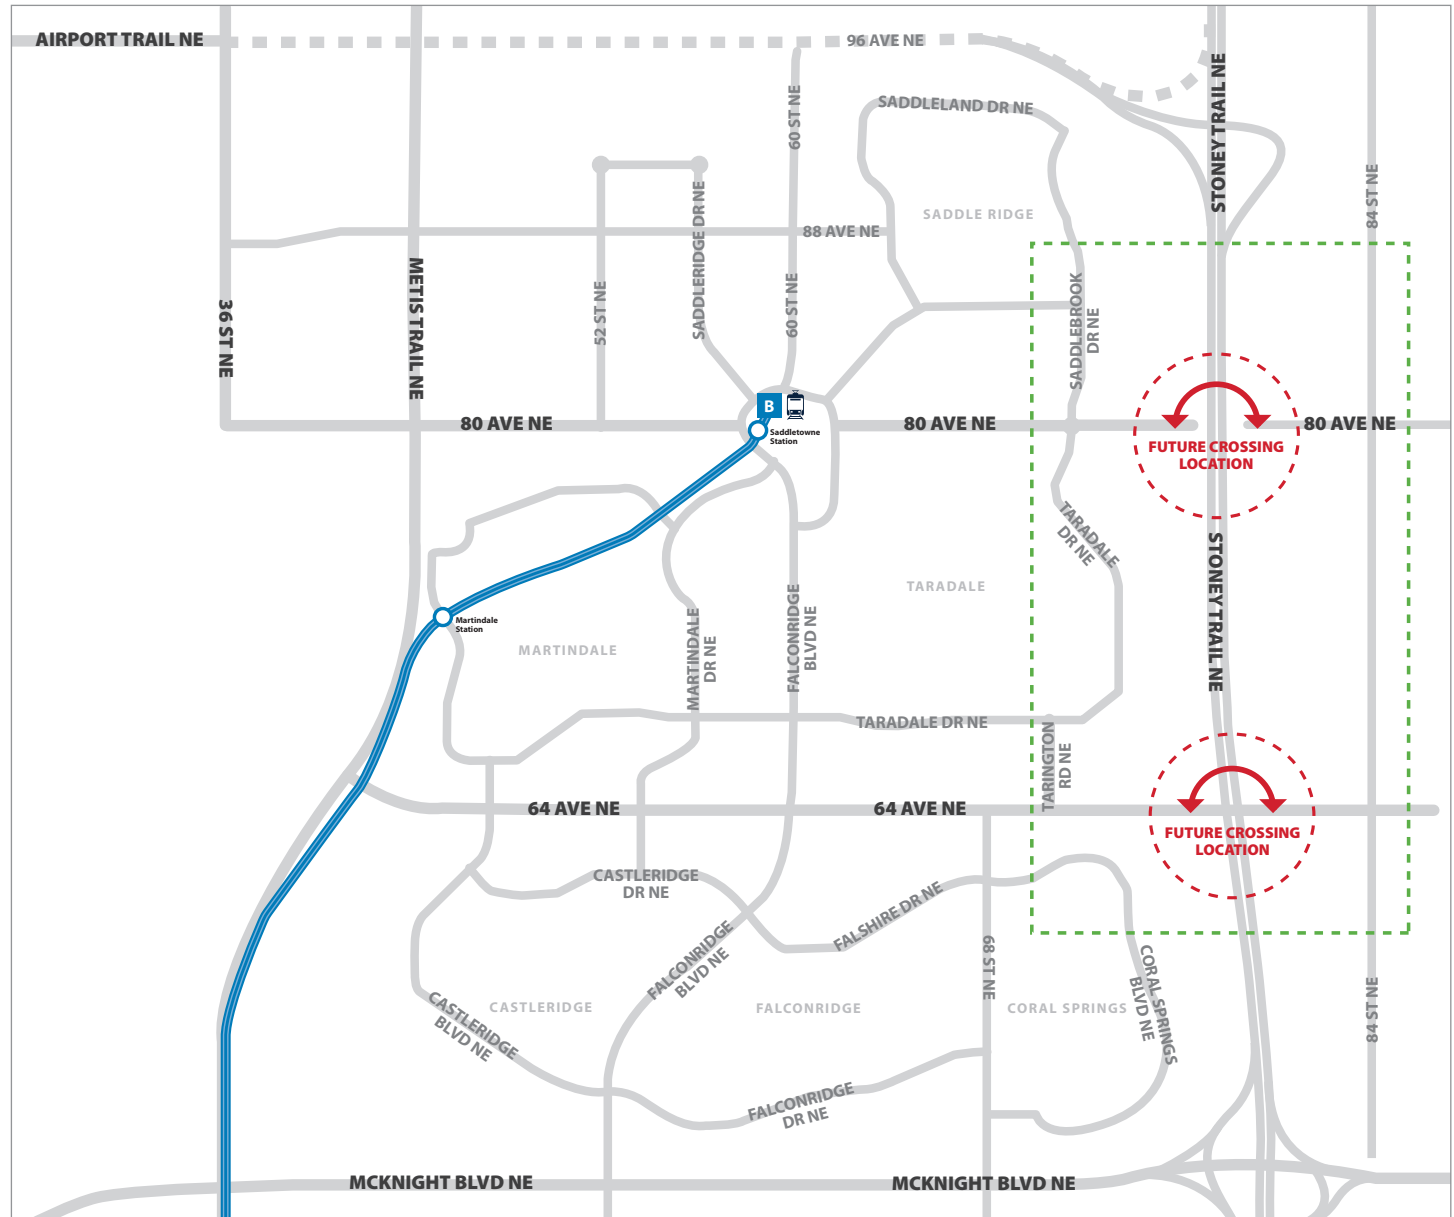

Northeast Stoney Crossing Study: 80 Avenue N.E. & 64 Avenue N.E.

Legend

- CTrain Blue Line
- Study Area
- Future Crossing Location
- Future Airport Trail N.E. Connection 2022