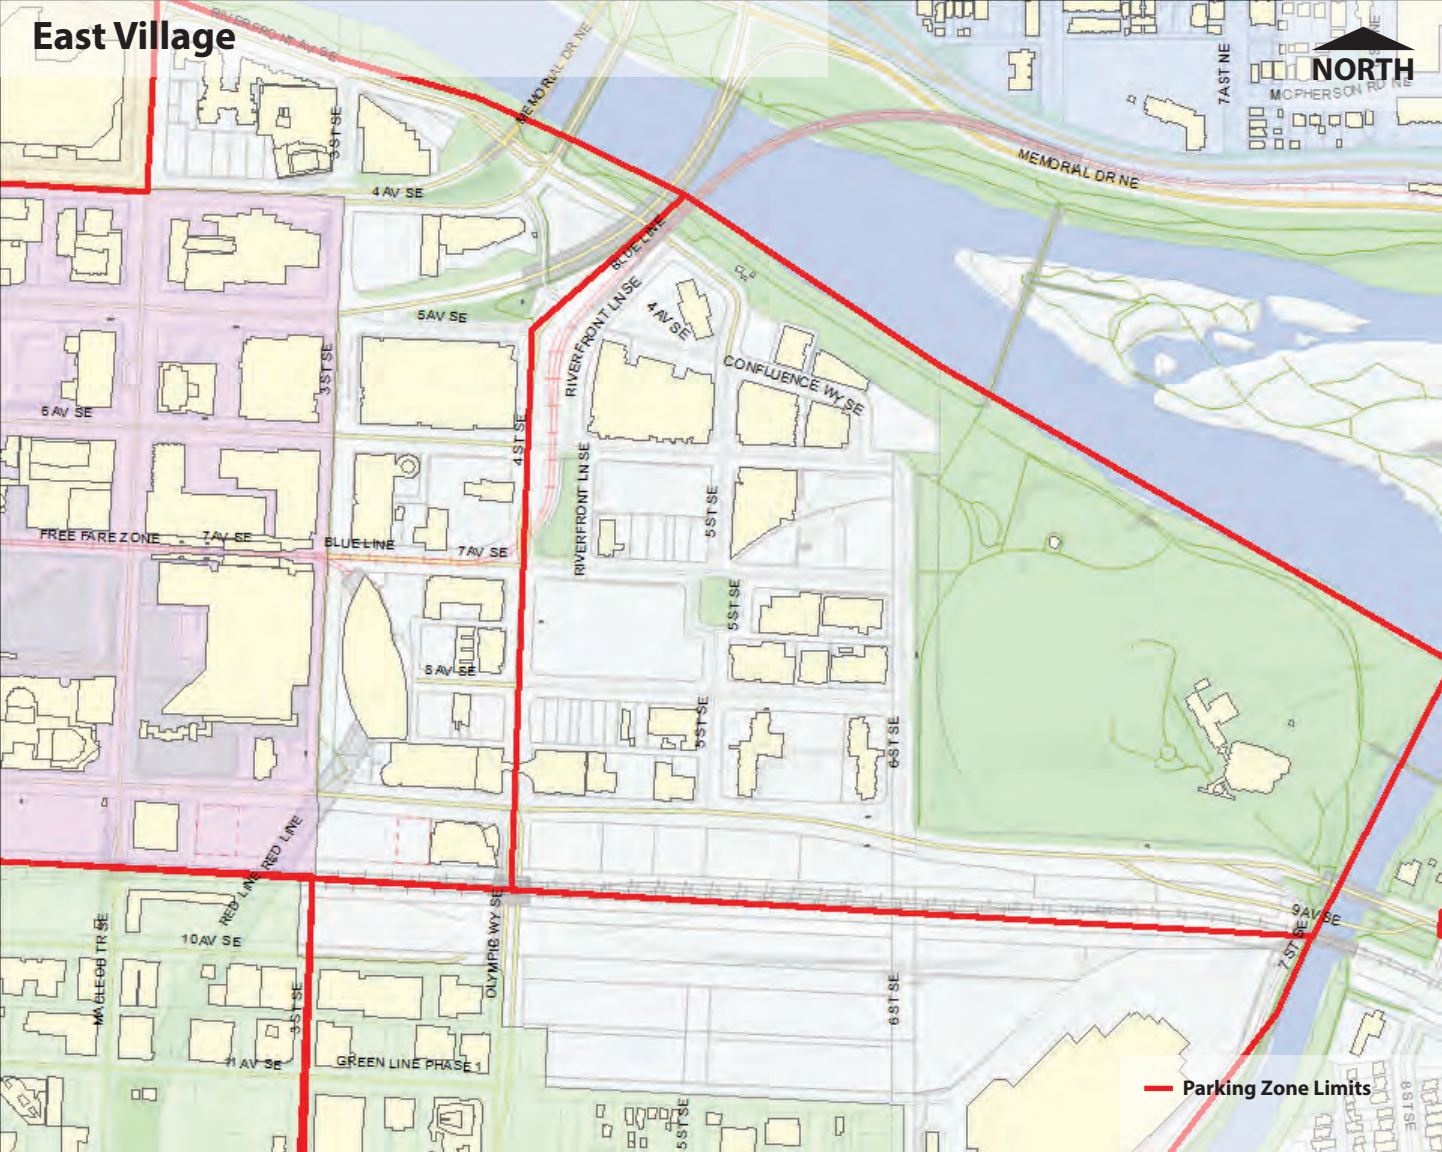

-  Parking Zone Limits
-  Bridgeland BIA

Chinatown

-  Parking Zone Limits
-  Chinatown BIA

Crescent Heights

NORTH

 Parking Zone Limits

 Crescent Heights Village BIA

Downtown

NORTH

- Parking Zone Limits
- Calgary Downtown Assoc.

Downtown West

— Parking Zone Limits

East Village

NORTH

MCPHERSON RD NE

— Parking Zone Limits

Inglewood

 Parking Zone Limits
 Inglewood BIA

Hillhurst/Sunnyside/Kensington

-  Parking Zone Limits
-  Kensington BIA

Cliff Bungalow/Mission

NORTH

— Parking Zone Limits

■ 4 St BIA

Research Park

— Parking Zone Limits

Victoria Park

- Parking Zone Limits
- Victoria Park BIA