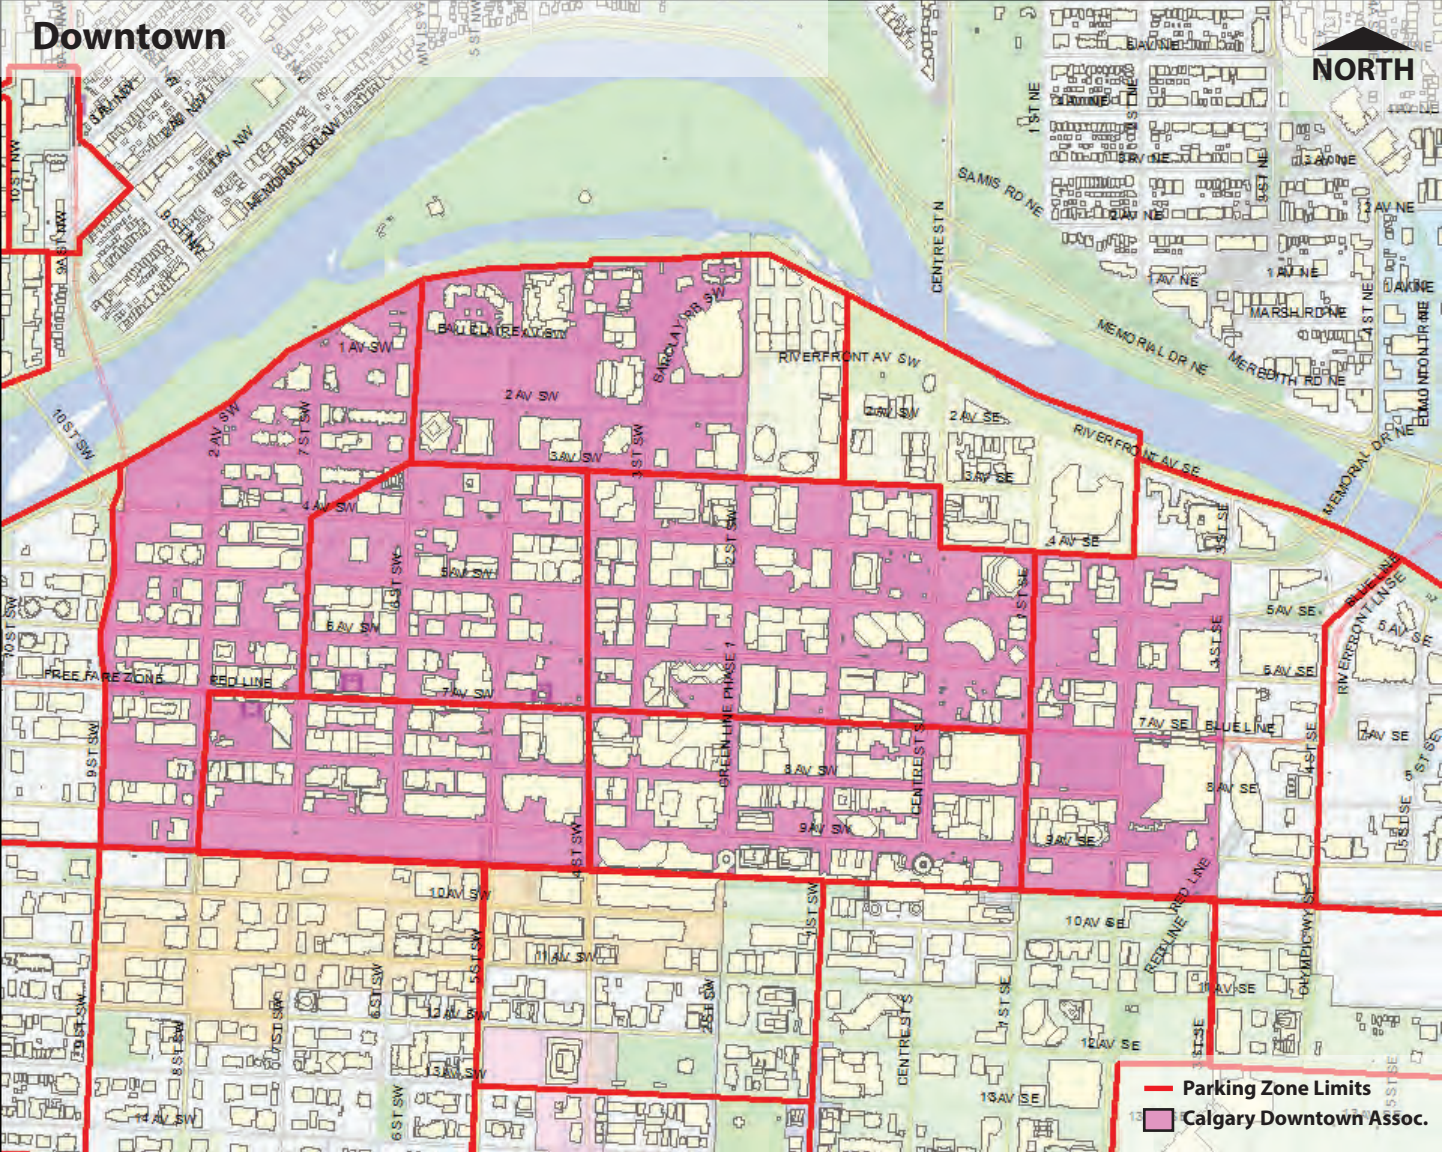

Downtown

NORTH

- Parking Zone Limits
- Calgary Downtown Assoc.