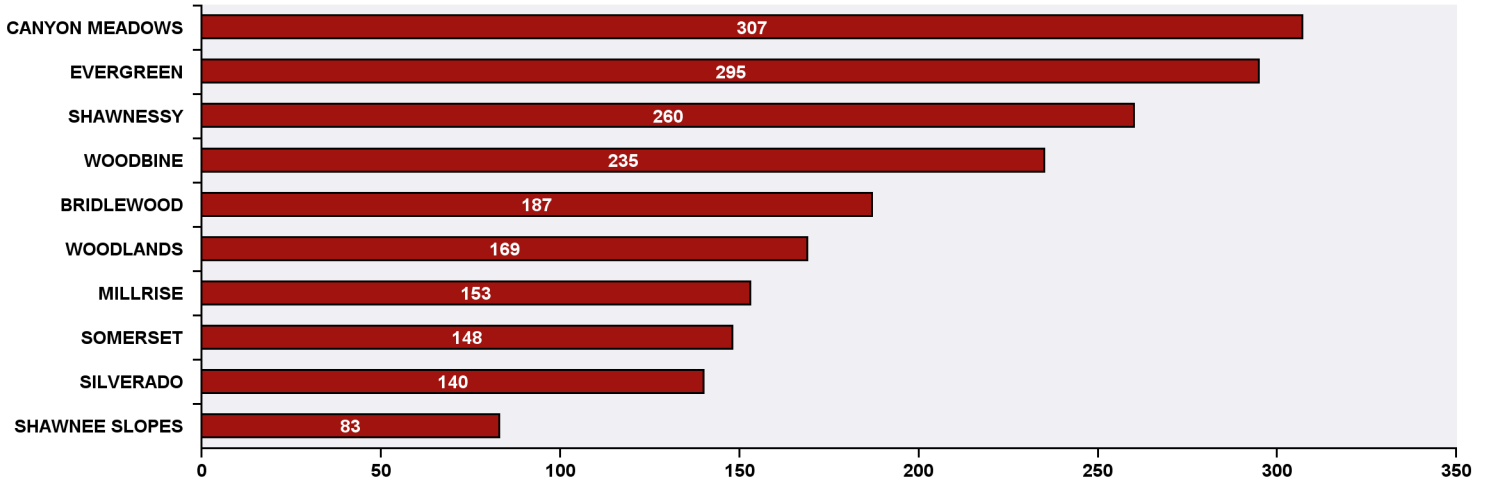

Top 10 Communities in Ward 13 by SR Volume

Top 20 SR Types by Volume	SR Count	% of Total Ward
Roads - Roadway Maintenance	181	9.0%
Finance - Property Tax Account Inquiry	114	5.7%
WRS - Cart Management	92	4.6%
Roads - Streetlight Maintenance	76	3.8%
WATS - Catch Basin Concerns	67	3.3%
Finance - ONLINE TIPP Agreement Request	60	3.0%
WRS - Waste - Residential	52	2.6%
CBS Inspection - Electrical	51	2.5%
Bylaw - Snow and Ice on Sidewalk	42	2.1%
Roads - Snow and Ice Control	41	2.0%
CBS Inspection - Plumbing	39	1.9%
Roads - Signs - Missing - Damaged	36	1.8%
Law - Risk Management and Claims	34	1.7%
Roads - Street Cleaning	32	1.6%
WRS - Recycling - Blue Cart	31	1.5%
311 Contact Us	30	1.5%
CBS Inspection - Residential Improvement Project - RIP	30	1.5%
Finance - TIPP Agreement Request	30	1.5%
CBS Inspection - Furnace Replacement	29	1.4%
CNS - Subsidized Programs - Fair Entry	29	1.4%
Parks - Tree Concern - WAM	29	1.4%
Total Top 20 SR Types	1,125	55.9%
Total Other SRs	886	44.1%
Total SRs for Ward	2,011	100.0%