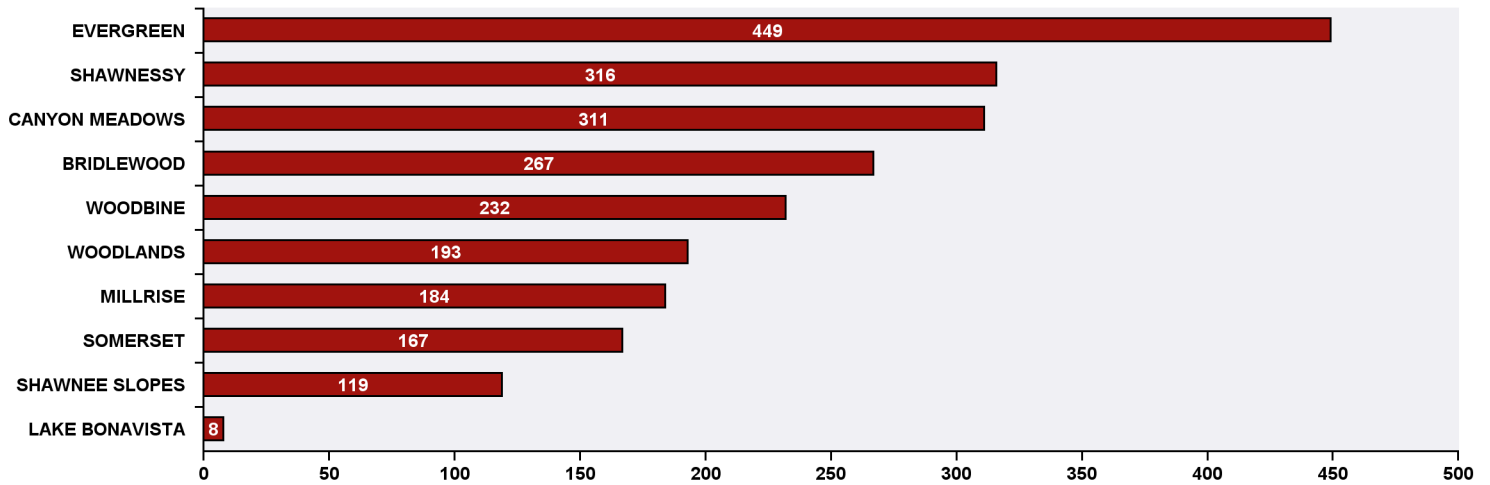

Top 10 Communities in Ward 13 by SR Volume

Top 20 SR Types by Volume	SR Count	% of Total Ward
WRS - Compost - Green Cart	132	5.8%
WRS - Waste - Residential	123	5.4%
Finance - Property Tax Account Inquiry	106	4.7%
WRS - Cart Management	80	3.5%
Bylaw - Temporary Signs Infraction on City Property	79	3.5%
CBS Inspection - Electrical	78	3.4%
Parks - Tree Concern - WAM	72	3.2%
WRS - Recycling - Blue Cart	68	3.0%
Roads - Traffic Signal Timing Inquiry	61	2.7%
Finance - TIPP Agreement Request	53	2.3%
CBS Inspection - Residential Improvement Project - RIP	52	2.3%
Finance - ONLINE TIPP Agreement Request	45	2.0%
Roads - Dead Animal Pick-Up	43	1.9%
CNS - Subsidized Programs - Fair Entry	38	1.7%
Roads - Roadway Maintenance	38	1.7%
311 Contact Us	34	1.5%
AS - Lost and Found Animal	33	1.5%
Roads - Traffic or Pedestrian Light Repair	32	1.4%
CBS Inspection - Plumbing	31	1.4%
AS - Animal at Large	30	1.3%
Bylaw - Long Grass - Weeds Infraction	30	1.3%
Total Top 20 SR Types	1,258	55.6%
Total Other SRs	1,003	44.4%
Total SRs for Ward	2,261	100.0%