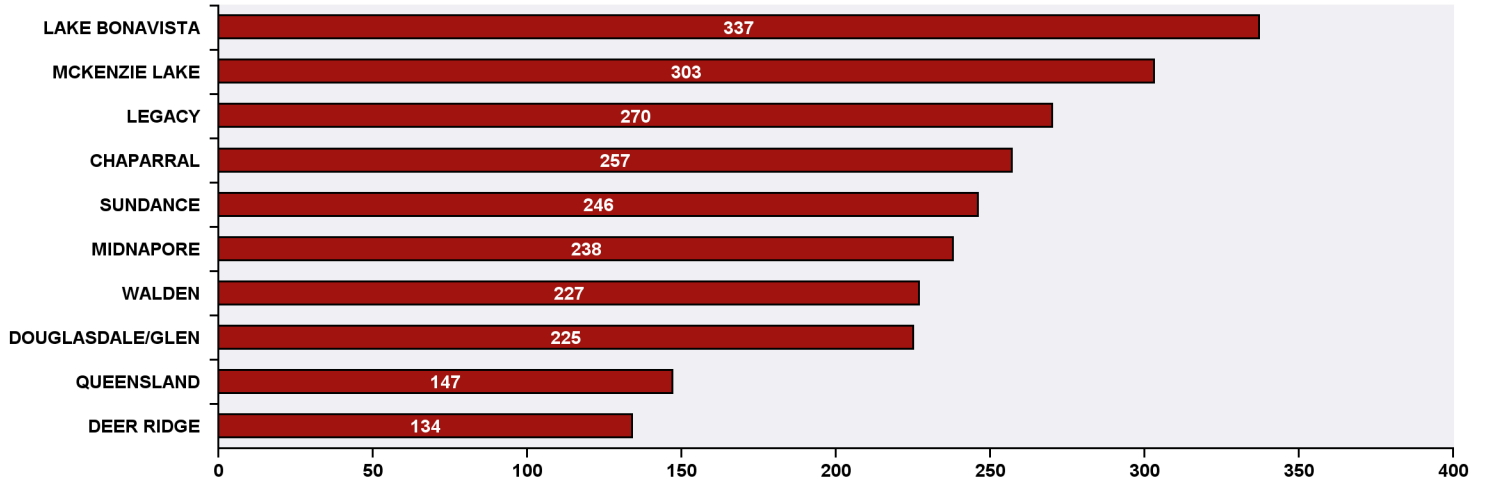

Top 10 Communities in Ward 14 by SR Volume

Top 20 SR Types by Volume	SR Count	% of Total Ward
Finance - Property Tax Account Inquiry	133	4.9%
Finance - ONLINE TIPP Agreement Request	114	4.2%
CBS Inspection - Electrical	106	3.9%
Parks - Tree Concern - WAM	96	3.6%
Roads - Sidewalk - Curb and Gutter Repair	88	3.3%
WRS - Cart Management	84	3.1%
WRS - Compost - Green Cart	81	3.0%
Finance - TIPP Agreement Request	77	2.8%
WRS - Waste - Residential	77	2.8%
Parks - Wildlife Sightings	65	2.4%
CBS Inspection - Residential Improvement Project - RIP	56	2.1%
WRS - Recycling - Blue Cart	53	2.0%
Corporate - Graffiti Concerns	51	1.9%
WRS - New Service - Carts	51	1.9%
AS - Pick Up Stray	49	1.8%
311 Contact Us	44	1.6%
Bylaw - Material on Public Property	40	1.5%
Bylaw - Long Grass - Weeds Infraction	39	1.4%
CBS Inspection - Gas	37	1.4%
CBS Inspection - Furnace Replacement	36	1.3%
Total Top 20 SR Types	1,377	51.0%
Total Other SRs	1,325	49.0%
Total SRs for Ward	2,702	100.0%