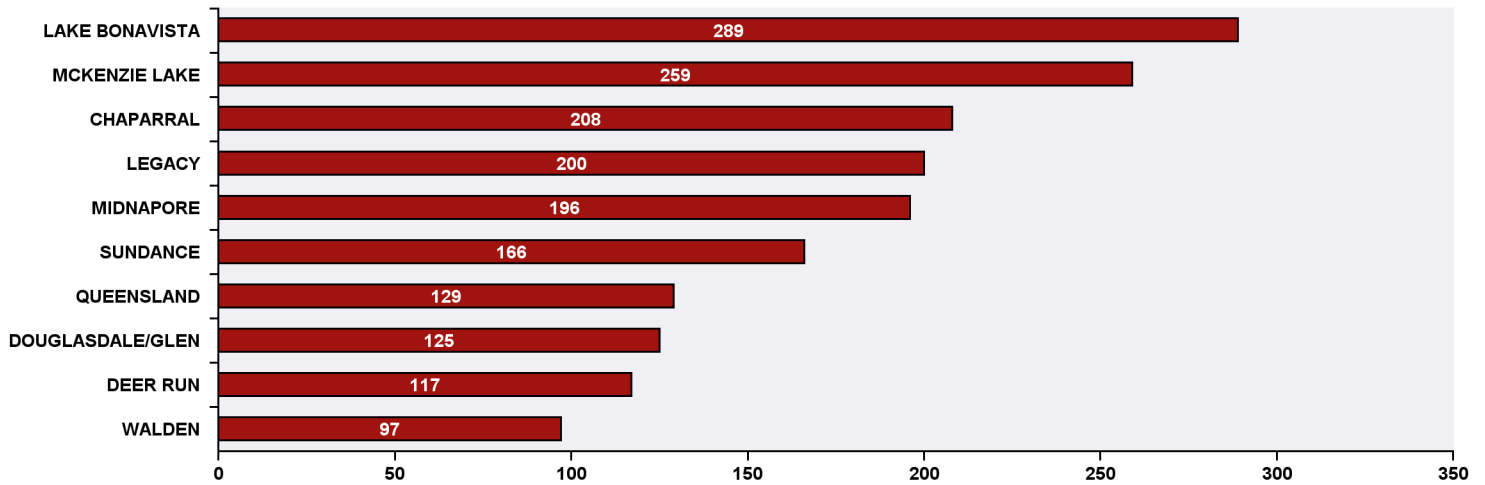

Top 10 Communities in Ward 14 by SR Volume

Top 20 SR Types by Volume	SR Count	% of Total Ward
Bylaw - Snow and Ice on Sidewalk	178	8.7%
Roads - Streetlight Maintenance	129	6.3%
Finance - ONLINE TIPP Agreement Request	119	5.8%
Roads - Snow and Ice Control	87	4.3%
WRS - Waste - Residential	74	3.6%
Finance - Property Tax Account Inquiry	70	3.4%
WRS - Cart Management	70	3.4%
CBS Inspection - Electrical	66	3.2%
Finance - TIPP Agreement Request	59	2.9%
CBS Inspection - Residential Improvement Project - RIP	50	2.4%
Parks - Snow and Ice Concerns - WAM	43	2.1%
WRS - Recycling - Blue Cart	43	2.1%
WRS - Compost - Green Cart	40	2.0%
AS - Pick Up Stray	37	1.8%
CBS Inspection - Furnace Replacement	36	1.8%
CBS Inspection - Commercial or Multi-Family	35	1.7%
AS - Animal at Large	29	1.4%
Parks - Wildlife Sightings	29	1.4%
CBS Inspection - Plumbing	27	1.3%
AS - Animal Licence - Concerns on Existing	24	1.2%
Roads - Dead Animal Pick-Up	24	1.2%
Total Top 20 SR Types	1,269	62.0%
Total Other SRs	777	38.0%
Total SRs for Ward	2,046	100.0%