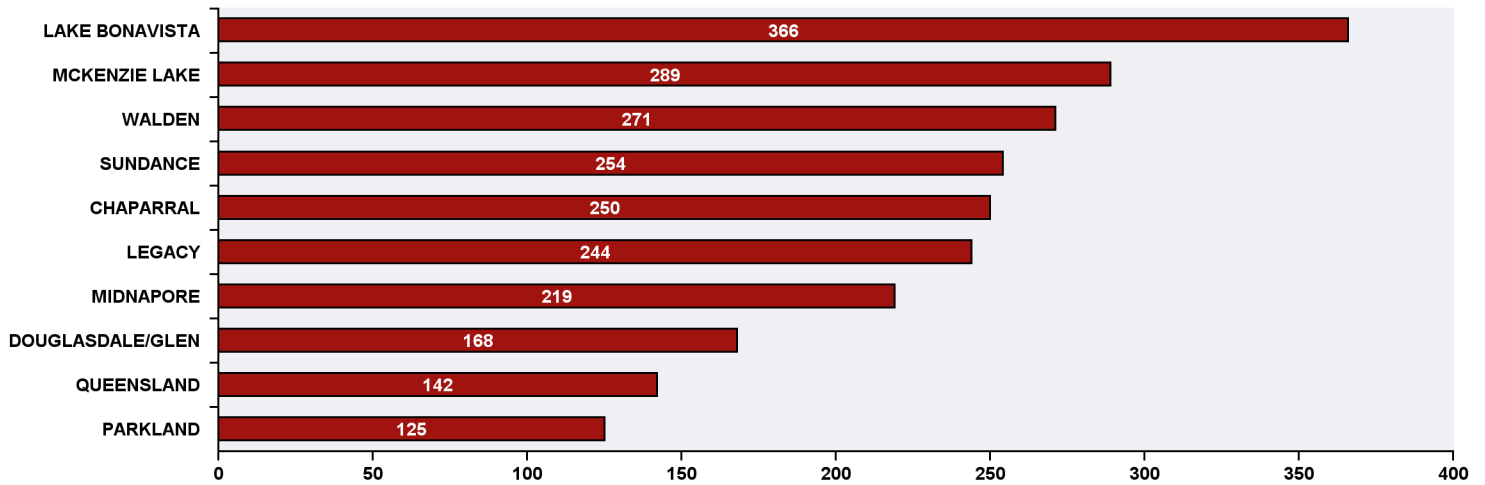

Top 10 Communities in Ward 14 by SR Volume

Top 20 SR Types by Volume	SR Count	% of Total Ward
CBS Inspection - Electrical	119	4.5%
Parks - Tree Concern - WAM	117	4.5%
Finance - Property Tax Account Inquiry	112	4.3%
WRS - Compost - Green Cart	105	4.0%
Finance - ONLINE TIPP Agreement Request	97	3.7%
WRS - Waste - Residential	97	3.7%
WRS - Cart Management	93	3.5%
Roads - Roadway Maintenance	73	2.8%
Bylaw - Long Grass - Weeds Infraction	69	2.6%
WRS - Recycling - Blue Cart	65	2.5%
AS - Pick Up Stray	63	2.4%
CBS Inspection - Residential Improvement Project - RIP	61	2.3%
Parks - Wildlife Sightings	47	1.8%
Roads - Sidewalk - Curb and Gutter Repair	47	1.8%
AS - Animal at Large	45	1.7%
AS - Lost and Found Animal	44	1.7%
Bylaw - Temporary Signs Infraction on City Property	44	1.7%
311 Contact Us	43	1.6%
Finance - TIPP Agreement Request	42	1.6%
CBS Inspection - Commercial or Multi-Family	41	1.6%
Total Top 20 SR Types	1,424	54.2%
Total Other SRs	1,205	45.8%
Total SRs for Ward	2,629	100.0%