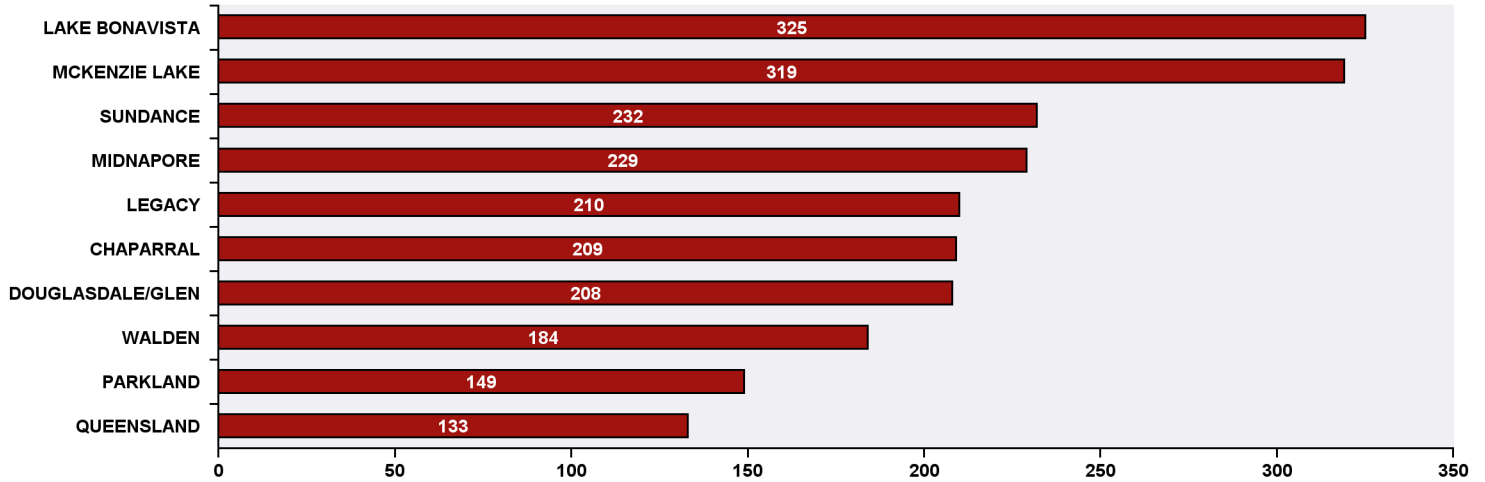

## Top 10 Communities in Ward 14 by SR Volume

Top 20 SR Types by Volume	SR Count	% of Total Ward
City Clerk's - Olympic VOTE 2018	302	12.1%
CBS Inspection - Electrical	106	4.2%
Roads - Streetlight Maintenance	103	4.1%
Bylaw - Snow and Ice on Sidewalk	95	3.8%
Finance - Property Tax Account Inquiry	94	3.8%
WRS - Waste - Residential	87	3.5%
Finance - TIPP Agreement Request	81	3.2%
CBS Inspection - Residential Improvement Project - RIP	80	3.2%
Finance - ONLINE TIPP Agreement Request	77	3.1%
Roads - Snow and Ice Control	73	2.9%
WRS - Recycling - Blue Cart	69	2.8%
WRS - Compost - Green Cart	66	2.6%
WRS - Cart Management	64	2.6%
Parks - Snow and Ice Concerns - WAM	63	2.5%
CBS Inspection - Furnace Replacement	55	2.2%
WRS - New Service - Carts	53	2.1%
CBS Inspection - Commercial or Multi-Family	45	1.8%
CBS Inspection - Gas	40	1.6%
CBS Inspection - Plumbing	38	1.5%
AS - Animal at Large	33	1.3%
Bylaw - Waste and Recycling Infractions	33	1.3%
Parks - Wildlife Sightings	33	1.3%
<b>Total Top 20 SR Types</b>	<b>1,690</b>	<b>67.7%</b>
<b>Total Other SRs</b>	<b>808</b>	<b>32.3%</b>
<b>Total SRs for Ward</b>	<b>2,498</b>	<b>100.0%</b>