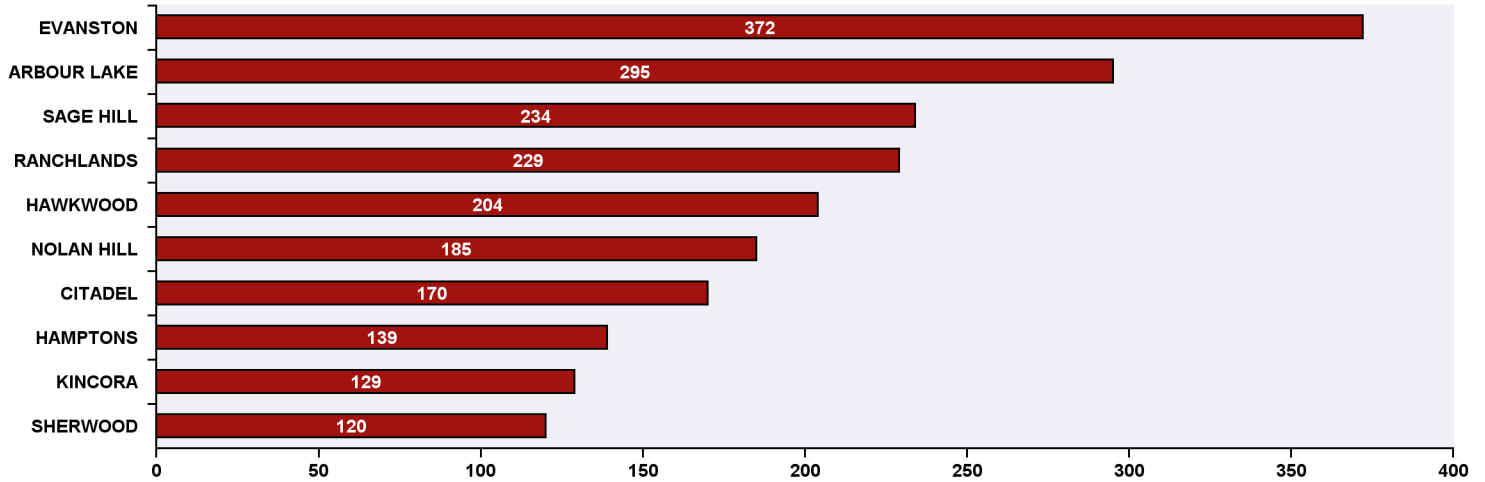

Top 10 Communities in Ward 2 by SR Volume

Top 20 SR Types by Volume	SR Count	% of Total Ward
Roads - Snow and Ice Control	362	17.1%
Bylaw - Snow and Ice on Sidewalk	311	14.7%
Finance - Property Tax Account Inquiry	88	4.2%
CBS Inspection - Electrical	86	4.1%
WRS - Cart Management	77	3.6%
Finance - ONLINE TIPP Agreement Request	68	3.2%
CBS Inspection - Residential Improvement Project - RIP	59	2.8%
WRS - Waste - Residential	59	2.8%
WRS - New Service - Carts	45	2.1%
CBS Inspection - Plumbing	42	2.0%
CNS - Snow Angels Campaign	38	1.8%
Parks - Snow and Ice Concerns - WAM	34	1.6%
Finance - TIPP Agreement Request	32	1.5%
311 Contact Us	28	1.3%
CNS - Subsidized Programs - Fair Entry	27	1.3%
CT - Employee Conduct	27	1.3%
CBS - RIM - Property Research	26	1.2%
Roads - Traffic or Pedestrian Light Repair	26	1.2%
Bylaw - Material on Public Property	25	1.2%
Roads - Signs - Missing - Damaged	25	1.2%
Total Top 20 SR Types	1,485	70.2%
Total Other SRs	631	29.8%
Total SRs for Ward	2,116	100.0%