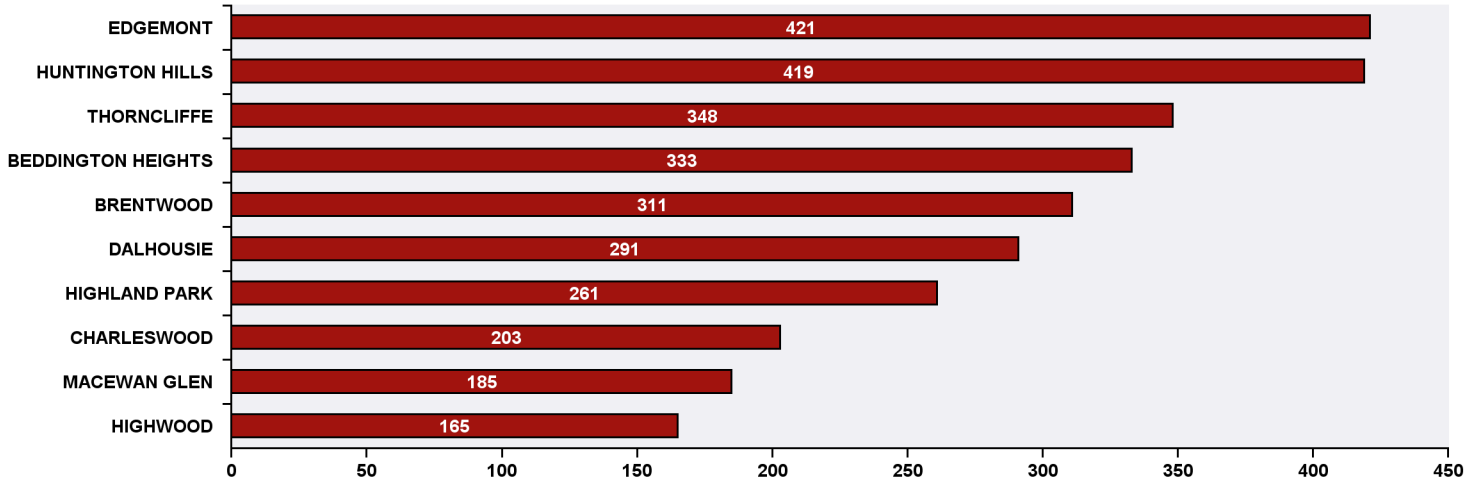

Top 10 Communities in Ward 4 by SR Volume

Top 20 SR Types by Volume	SR Count	% of Total Ward
Parks - Tree Concern - WAM	217	5.7%
Bylaw - Long Grass - Weeds Infraction	155	4.1%
Roads - Roadway Maintenance	152	4.0%
WRS - Cart Management	128	3.4%
WATS - Sewage Back-up	114	3.0%
AS - Pick Up Stray	97	2.6%
Finance - Property Tax Account Inquiry	94	2.5%
CBS Inspection - Electrical	86	2.3%
Roads - Backlane Maintenance	77	2.0%
WRS - Waste - Residential	77	2.0%
Roads - Dead Animal Pick-Up	73	1.9%
Roads - Debris on Street/Sidewalk/Boulevard	71	1.9%
CBS Inspection - Residential Improvement Project - RIP	66	1.7%
WATS - Sewer Maintenance	65	1.7%
Bylaw - Material on Public Property	64	1.7%
CN - Subsidized Programs - Fair Entry	63	1.7%
311 Contact Us	62	1.6%
AS - Lost and Found Animal	62	1.6%
WRS - Recycling - Blue Cart	58	1.5%
CT - Employee Conduct	57	1.5%
Total Top 20 SR Types	1,838	48.5%
Total Other SRs	1,950	51.5%
Total SRs for Ward	3,788	100.0%