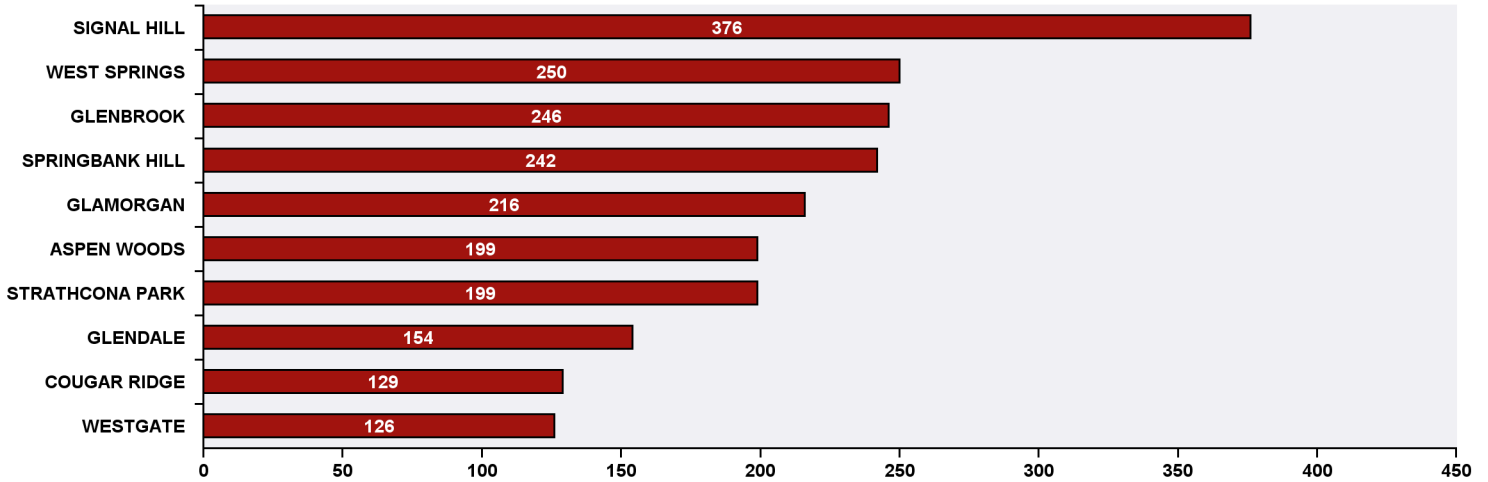

### Top 10 Communities in Ward 6 by SR Volume

Top 20 SR Types by Volume	SR Count	% of Total Ward
Parks - Tree Concern - WAM	179	7.2%
Finance - Property Tax Account Inquiry	113	4.5%
Bylaw - Long Grass - Weeds Infraction	104	4.2%
Roads - Roadway Maintenance	103	4.1%
WRS - Cart Management	94	3.8%
Bylaw - Temporary Signs Infraction on City Property	89	3.6%
CBS Inspection - Electrical	88	3.5%
Finance - ONLINE TIPP Agreement Request	76	3.0%
CBS Inspection - Residential Improvement Project - RIP	49	2.0%
311 Contact Us	40	1.6%
CBS Inspection - SCP - New Home	39	1.6%
Finance - TIPP Agreement Request	39	1.6%
Bylaw - Noise Concerns	36	1.4%
Roads - Dead Animal Pick-Up	36	1.4%
WRS - Waste - Residential	36	1.4%
Corporate - Graffiti Concerns	35	1.4%
CBS Inspection - Plumbing	34	1.4%
Bylaw - Material on Public Property	31	1.2%
CBS Inspection - Commercial or Multi-Family	31	1.2%
Roads - Backlane Maintenance	31	1.2%
<b>Total Top 20 SR Types</b>	<b>1,283</b>	<b>51.4%</b>
<b>Total Other SRs</b>	<b>1,211</b>	<b>48.6%</b>
<b>Total SRs for Ward</b>	<b>2,494</b>	<b>100.0%</b>