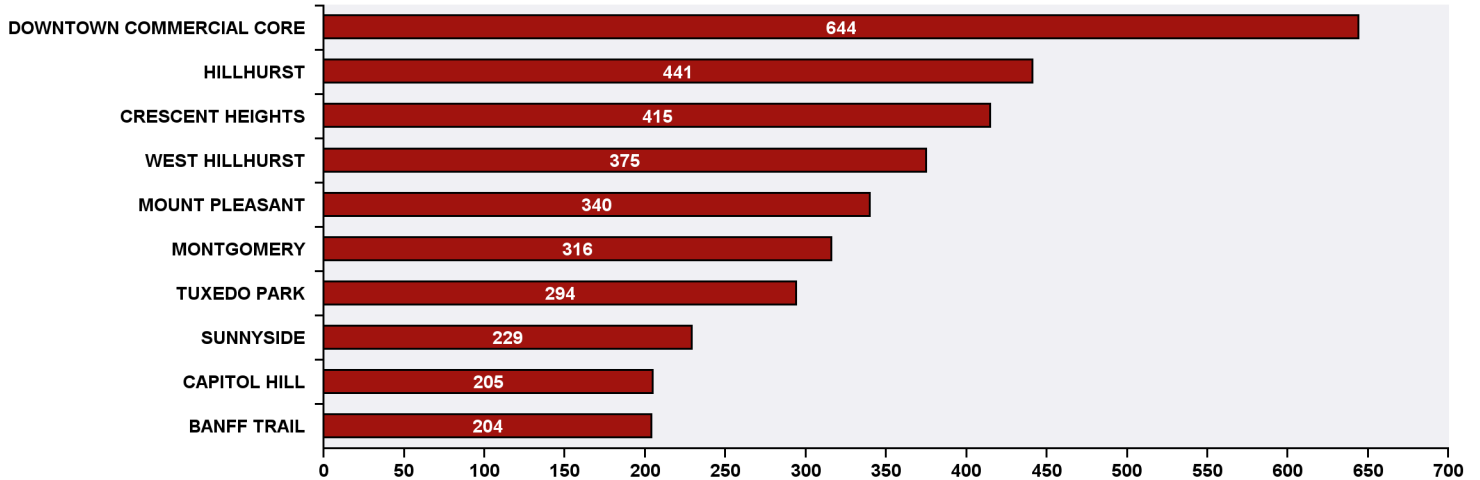

### Top 10 Communities in Ward 7 by SR Volume

Top 20 SR Types by Volume	SR Count	% of Total Ward
Bylaw - Snow and Ice on Sidewalk	779	17.3%
Roads - Snow and Ice Control	596	13.2%
CBS Inspection - Commercial or Multi-Family	137	3.0%
Parks - Snow and Ice Concerns - WAM	110	2.4%
CBS Inspection - SCP - New Home	106	2.3%
Corporate - Graffiti Concerns	100	2.2%
CT - Employee Conduct	99	2.2%
Roads - Roadway Maintenance	92	2.0%
CBS Inspection - Electrical	82	1.8%
WRS - Waste - Residential	82	1.8%
Finance - Property Tax Account Inquiry	72	1.6%
WATS - Sewage Back-up	65	1.4%
WRS - Cart Management	65	1.4%
Finance - Business Tax Inquiry	57	1.3%
Finance - ONLINE TIPP Agreement Request	55	1.2%
311 Contact Us	52	1.2%
Bylaw - Tree - Shrub Infraction	48	1.1%
Roads - Traffic or Pedestrian Light Repair	47	1.0%
WRS - Recycling - Blue Cart	44	1.0%
CBS Inspection - Plumbing	43	1.0%
<b>Total Top 20 SR Types</b>	<b>2,731</b>	<b>60.5%</b>
<b>Total Other SRs</b>	<b>1,781</b>	<b>39.5%</b>
<b>Total SRs for Ward</b>	<b>4,512</b>	<b>100.0%</b>