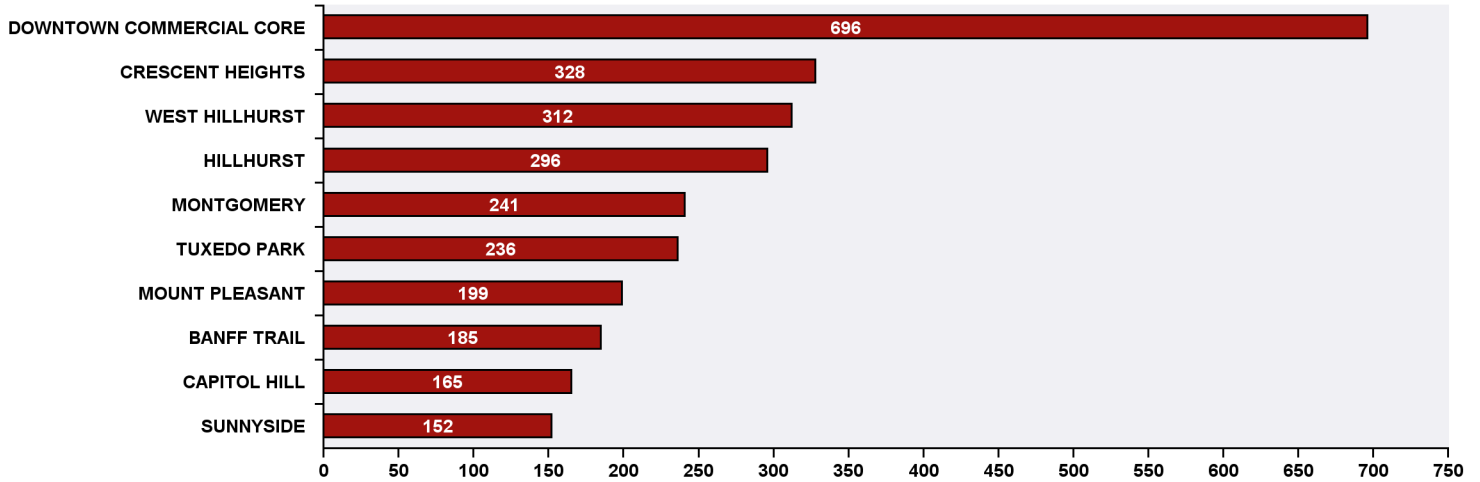

Top 10 Communities in Ward 7 by SR Volume

Top 20 SR Types by Volume	SR Count	% of Total Ward
Bylaw - Snow and Ice on Sidewalk	518	13.9%
Roads - Snow and Ice Control	270	7.2%
CBS Inspection - Commercial or Multi-Family	148	4.0%
CT - Employee Conduct	137	3.7%
Finance - Property Tax Account Inquiry	82	2.2%
CBS Inspection - SCP - New Home	80	2.1%
CBS Inspection - Electrical	73	2.0%
WATS - Sewage Back-up	69	1.8%
Finance - ONLINE TIPP Agreement Request	68	1.8%
Parks - Snow and Ice Concerns - WAM	66	1.8%
Roads - Signs - Parking	64	1.7%
Roads - Traffic or Pedestrian Light Repair	64	1.7%
CT - Bus Route or Bus Schedule	63	1.7%
CBS - RIM - Property Research	51	1.4%
Roads - Signs - Missing - Damaged	51	1.4%
WRS - Cart Management	51	1.4%
311 Contact Us	44	1.2%
Roads - Traffic Signal Timing Inquiry	44	1.2%
Corporate - Graffiti Concerns	43	1.2%
CBS Inspection - Cancellation or Reschedule	38	1.0%
Total Top 20 SR Types	2,024	54.2%
Total Other SRs	1,713	45.8%
Total SRs for Ward	3,737	100.0%