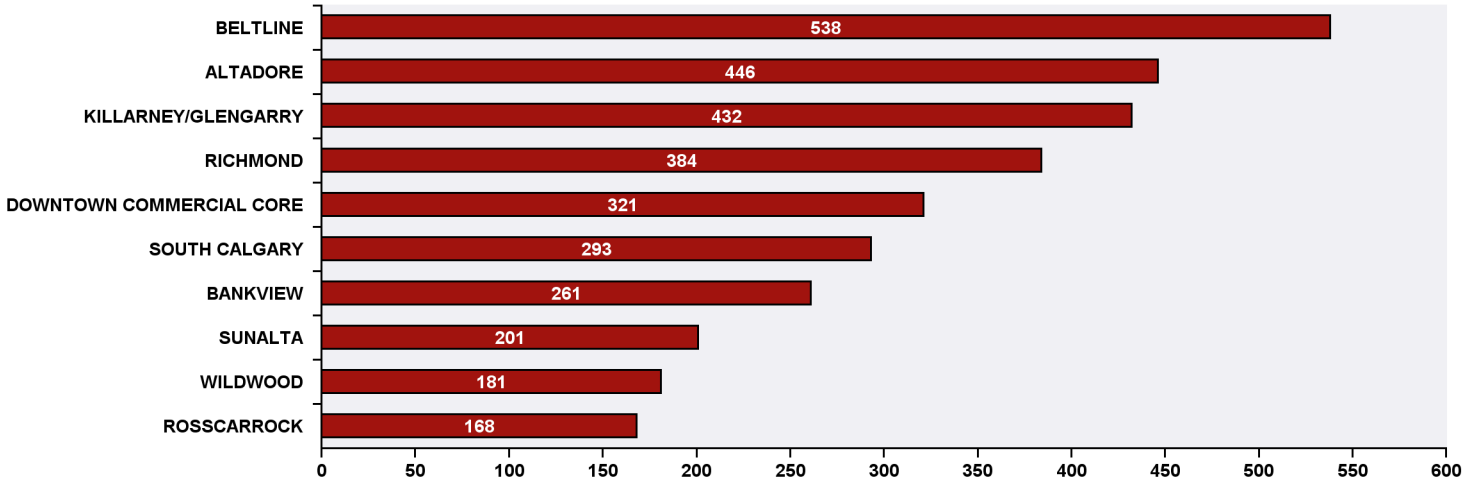

## Top 10 Communities in Ward 8 by SR Volume

Top 20 SR Types by Volume	SR Count	% of Total Ward
Parks - Tree Concern - WAM	200	4.4%
Roads - Roadway Maintenance	161	3.6%
Finance - Property Tax Account Inquiry	139	3.1%
Bylaw - Long Grass - Weeds Infraction	135	3.0%
WRS - Cart Management	122	2.7%
CBS Inspection - Electrical	117	2.6%
Corporate - Graffiti Concerns	116	2.6%
CBS Inspection - SCP - New Home	112	2.5%
CBS Inspection - Commercial or Multi-Family	105	2.3%
Roads - Backlane Maintenance	100	2.2%
Roads - Debris on Street/Sidewalk/Boulevard	90	2.0%
WRS - Commercial Collection Services	89	2.0%
Bylaw - Material on Public Property	84	1.9%
Finance - ONLINE TIPP Agreement Request	83	1.8%
Bylaw - Noise Concerns	82	1.8%
CT - Employee Conduct	73	1.6%
WRS - Waste - Residential	72	1.6%
311 Contact Us	62	1.4%
WRS - Recycling - Blue Cart	61	1.4%
Compliance - Business Licence Concern	58	1.3%
<b>Total Top 20 SR Types</b>	<b>2,061</b>	<b>45.9%</b>
<b>Total Other SRs</b>	<b>2,434</b>	<b>54.1%</b>
<b>Total SRs for Ward</b>	<b>4,495</b>	<b>100.0%</b>