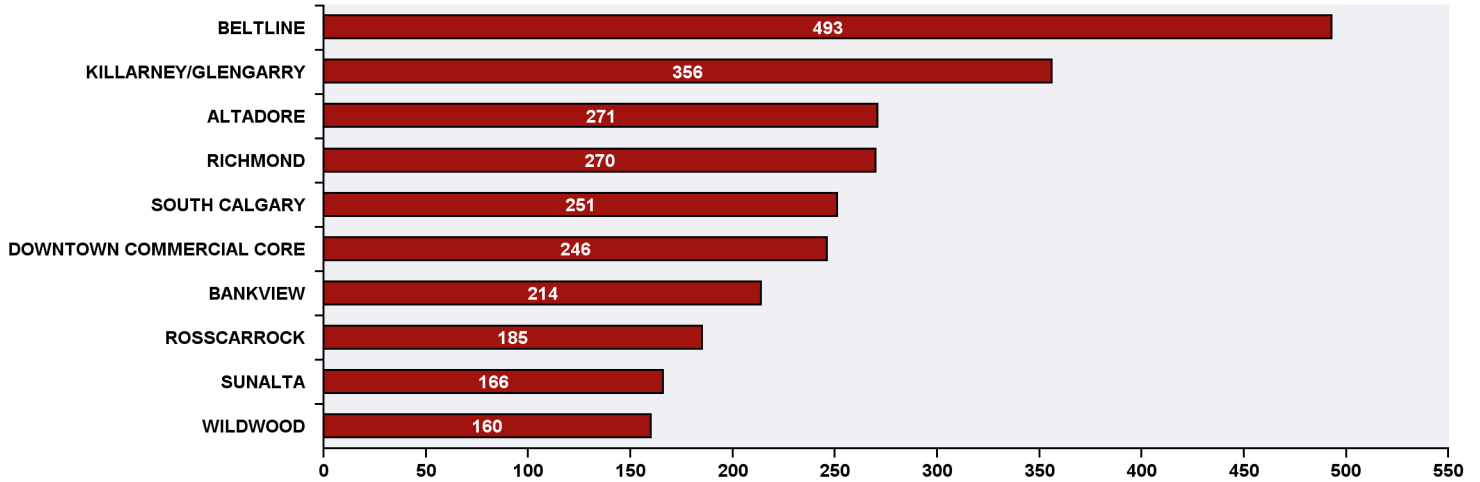

## Top 10 Communities in Ward 8 by SR Volume

Top 20 SR Types by Volume	SR Count	% of Total Ward
City Clerk's - Olympic VOTE 2018	338	9.1%
Roads - Streetlight Maintenance	170	4.6%
Bylaw - Snow and Ice on Sidewalk	128	3.4%
Finance - Property Tax Account Inquiry	124	3.3%
CBS Inspection - SCP - New Home	119	3.2%
CBS Inspection - Commercial or Multi-Family	97	2.6%
Finance - ONLINE TIPP Agreement Request	85	2.3%
WRS - Cart Management	82	2.2%
Corporate - Graffiti Concerns	78	2.1%
CT - Employee Conduct	78	2.1%
WRS - Waste - Residential	68	1.8%
CT - Bus Route or Bus Schedule	66	1.8%
WRS - Recycling - Blue Cart	66	1.8%
CBS Inspection - Electrical	63	1.7%
Bylaw - Material on Public Property	61	1.6%
Roads - Snow and Ice Control	59	1.6%
Finance - TIPP Agreement Request	58	1.6%
Roads - Detour Inquiry	55	1.5%
Roads - Signs - Missing - Damaged	52	1.4%
WRS - Commercial Collection Services	52	1.4%
<b>Total Top 20 SR Types</b>	<b>1,899</b>	<b>51.0%</b>
<b>Total Other SRs</b>	<b>1,825</b>	<b>49.0%</b>
<b>Total SRs for Ward</b>	<b>3,724</b>	<b>100.0%</b>