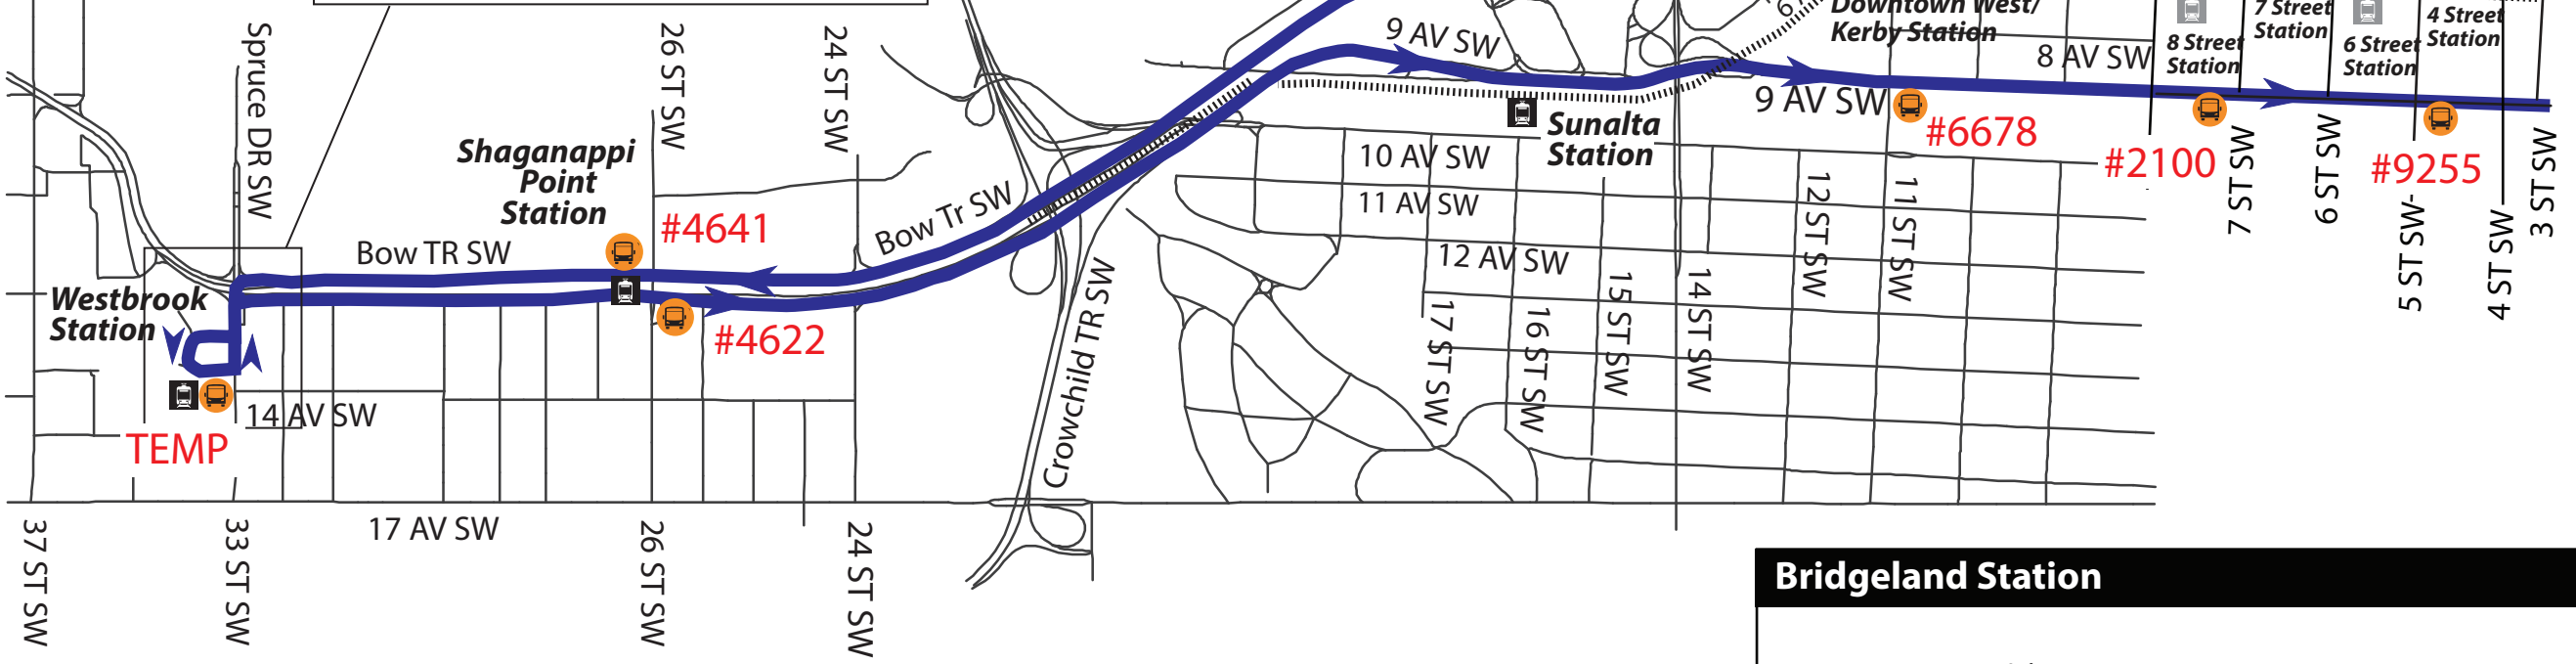

# Blue Line CTrain Replacement Shuttle (Westbrook - Bridgeland/Memorial)

## Bridgeland CTrain Replacement Shuttle Stop

### LEGEND

- Route
- CTrain Line
- CTrain Station
- CTrain Station Closed
- Shuttle Stop