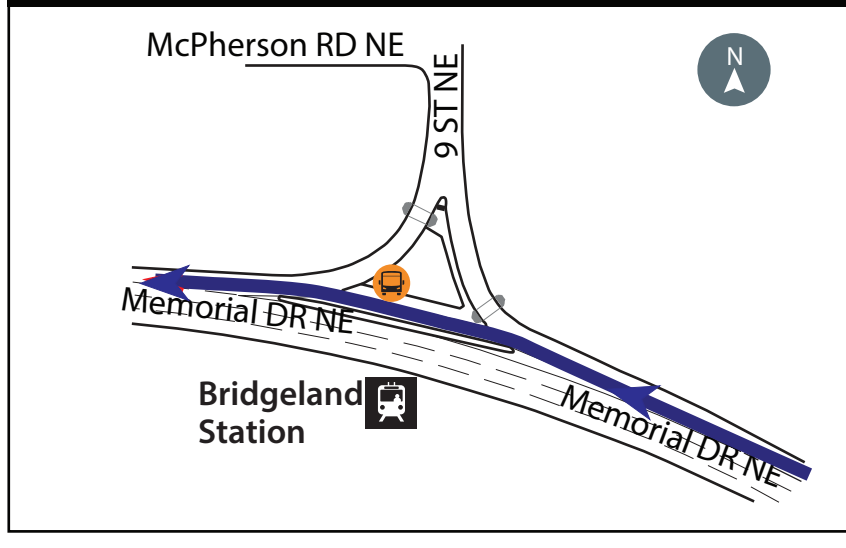

# Blue Line CTrain Replacement Shuttle (Westbrook - Bridgeland/Memorial)

## Bridgeland CTrain Replacement Shuttle Stop

### LEGEND

- Route
- CTrain Line
- CTrain Station
- CTrain Station Closed
- Shuttle Stop