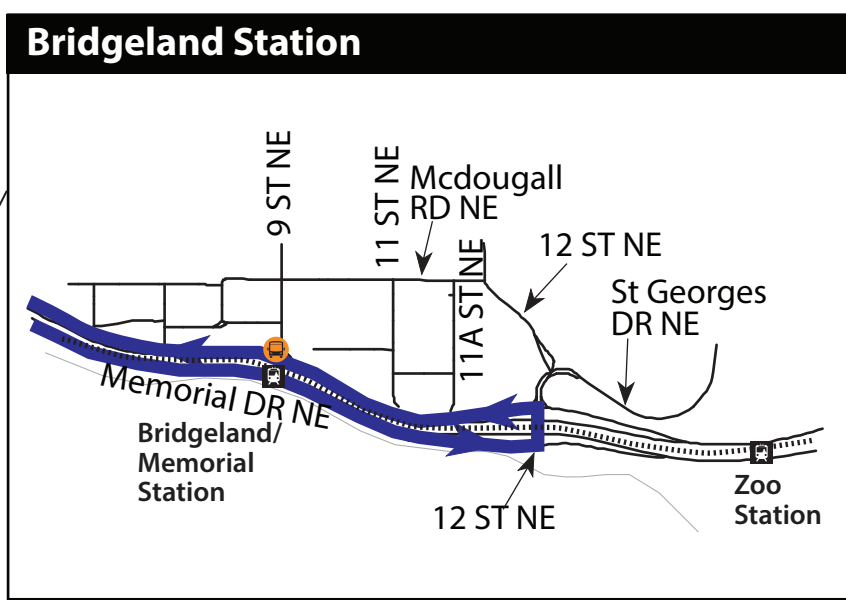

# Blue Line CTrain Replacement Shuttle (Westbrook - Bridgeland/Memorial)

## Bridgeland CTrain Replacement Shuttle Stop

### LEGEND

- Route
- CTrain Line
- CTrain Station
- CTrain Station Closed
- Shuttle Stop