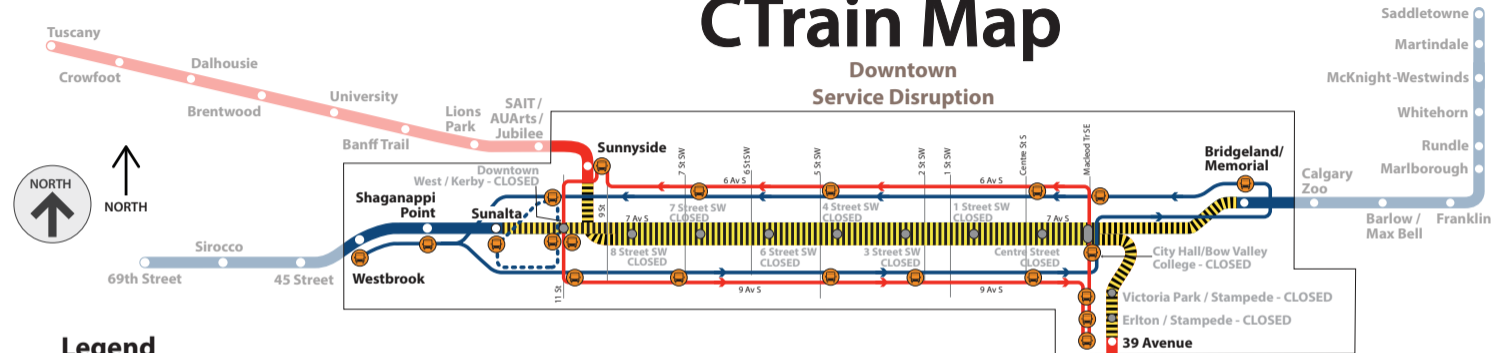

CTrain Map

Downtown Service Disruption

Legend

- █ **Red Line**
Tuscany / Somerset - Bridlewood
- █ **Blue Line**
69 Street / Saddletowne
- LINE CLOSED**
Due to construction

- CTrain Replacement Shuttle Buses:**
- █ Sunnyside - 39 Avenue Shuttle Bus
 - █ Westbrook - Bridgeland/Memorial Shuttle Bus
 - - - Sunalta - Downtown West/Kerby Shuttle Bus

- Heritage
- Anderson
- Fish Creek - Lacombe
- Somerset - Bridlewood

- Chinook
- Southland
- Canyon Meadows
- Shawnessy

- Saddletowne
- Martindale
- McKnight-Westwinds
- Whitehorn
- Rundle
- Marlborough
- Barlow / Max Bell
- Franklin

- Calgary Zoo
- City Hall/Bow Valley College - CLOSED
- Victoria Park / Stampede - CLOSED
- Erlton / Stampede - CLOSED
- 39 Avenue