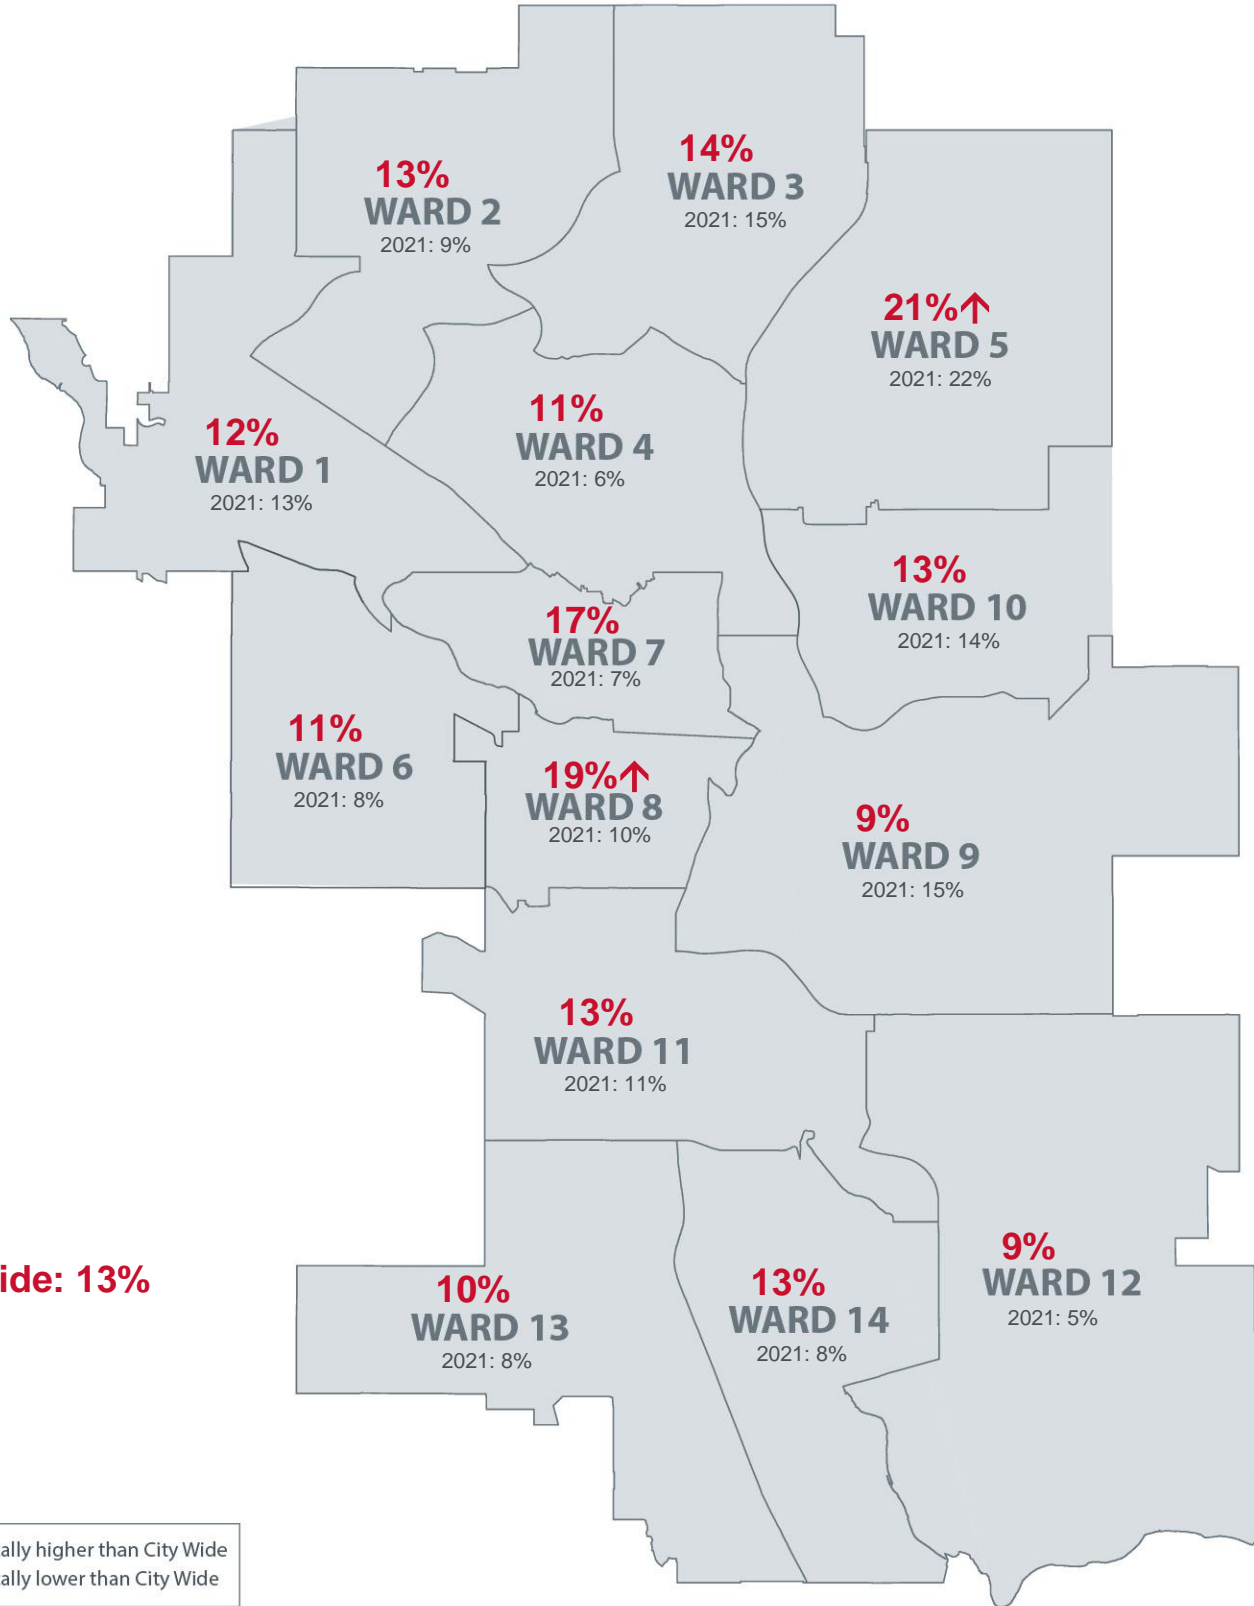

2022 Perceived Change in Quality of Life

Improved (in the past 3 years)

City Wide: 13%

2021: 11%

↑ Statistically higher than City Wide
 ↓ Statistically lower than City Wide