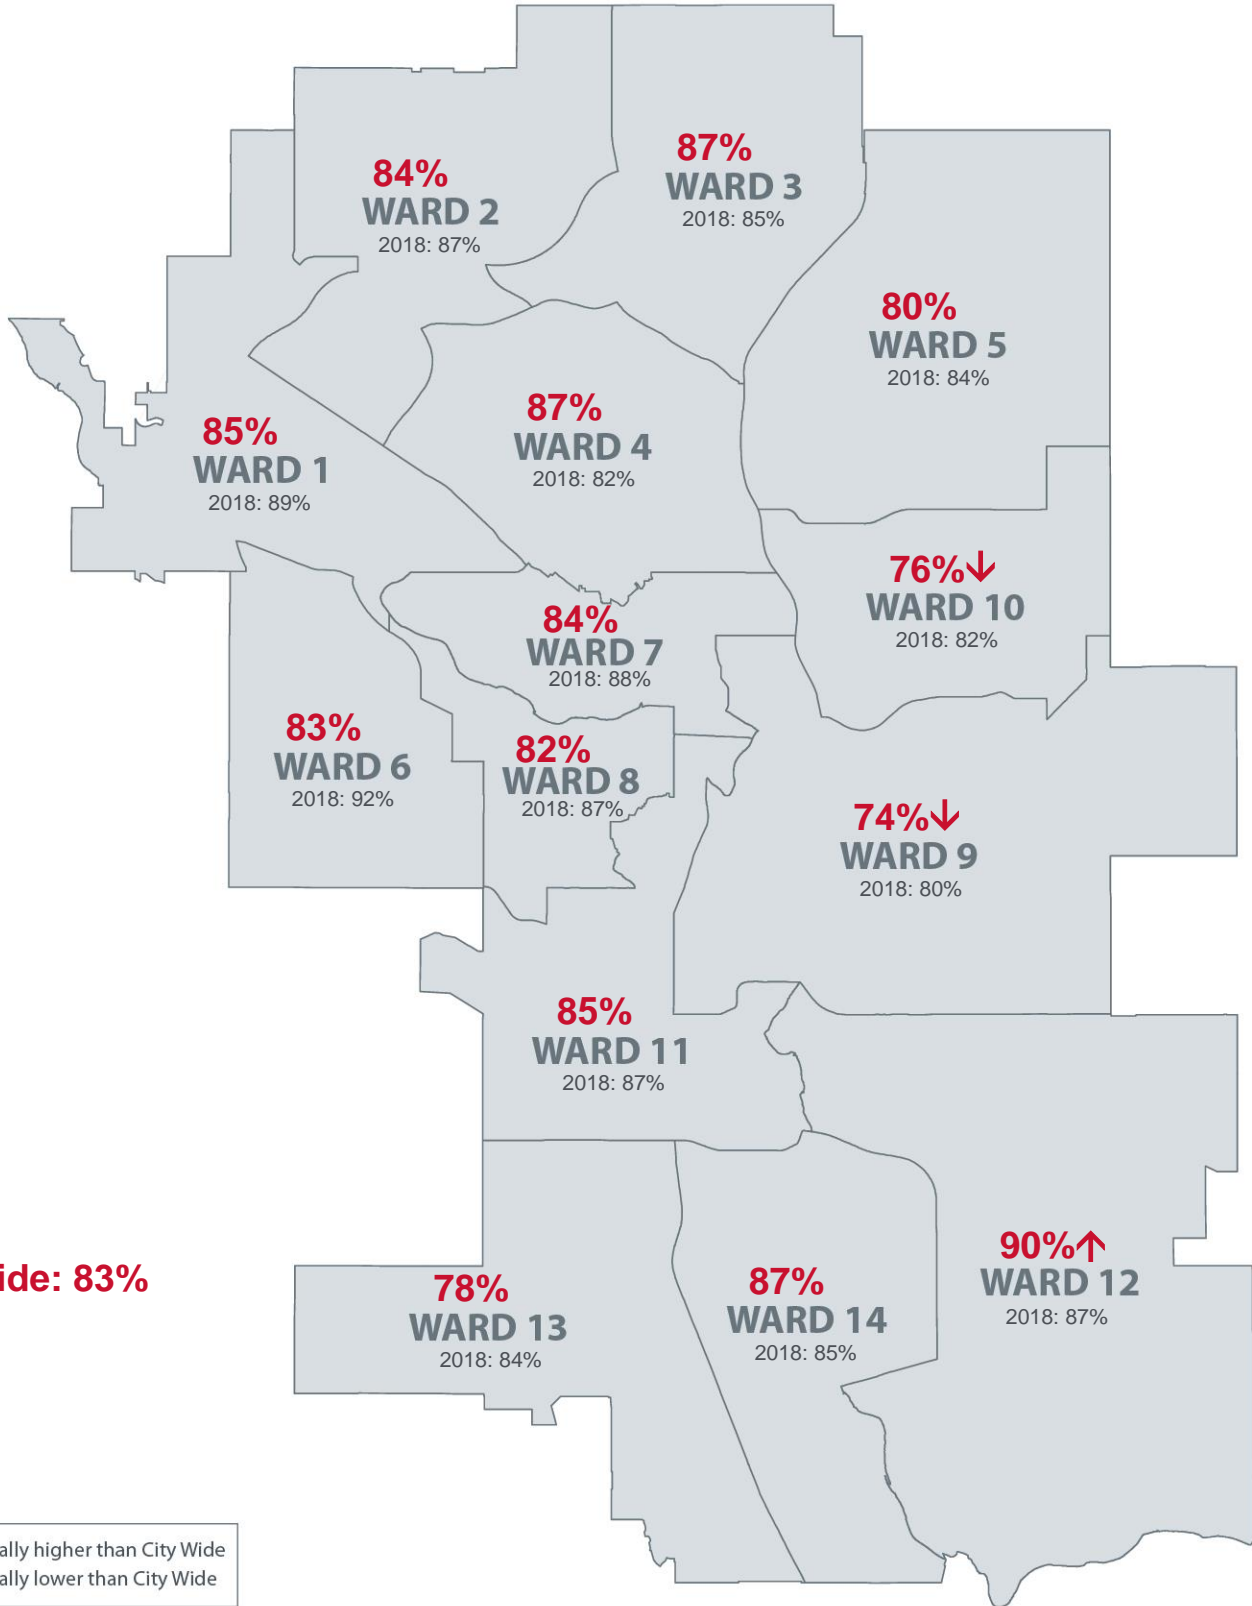

## Overall Quality of Life

Good (rating of 7, 8, 9 or 10 on a 10-point scale)

**City Wide: 83%**

2018: 86%

↑ Statistically higher than City Wide  
↓ Statistically lower than City Wide