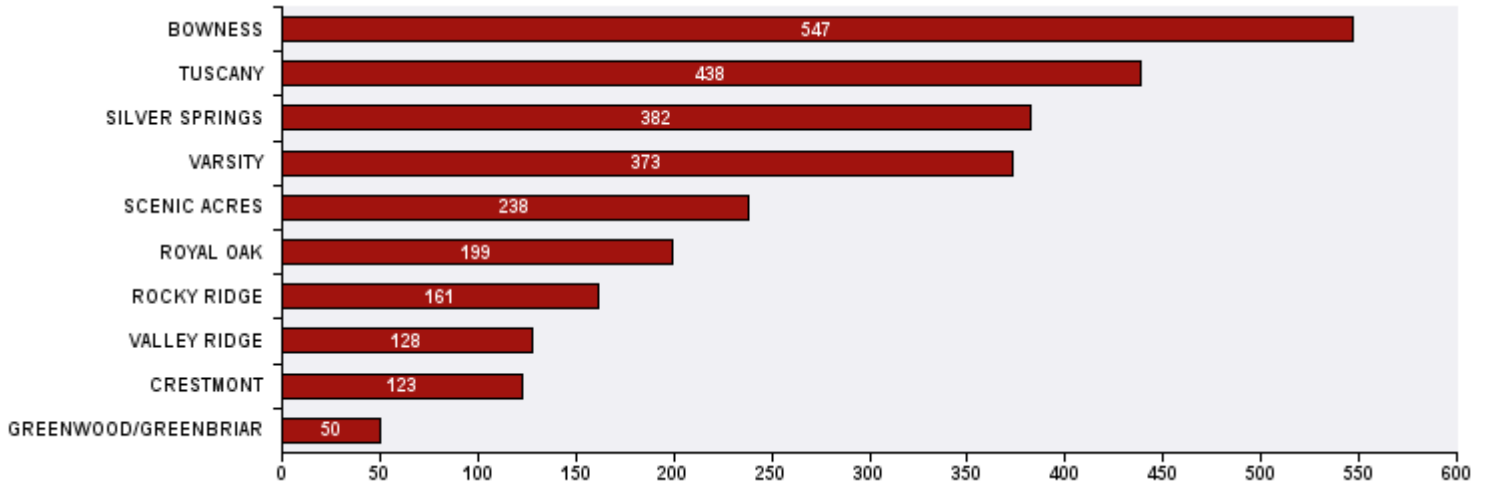

Top 10 Communities in Ward 1 by SR Volume

Top 20 SR Types by Volume	SR Count	% of Total Ward
WRS - Cart Management	137	5.1%
Parks - Tree Concern - WAM	134	4.9%
Finance - Property Tax Account Inquiry	132	4.9%
Bylaw - Long Grass - Weeds Infraction	101	3.7%
Finance - ONLINE TIPP Agreement Request	93	3.4%
CBS Inspection - Electrical	91	3.4%
Roads - Backlane Maintenance	61	2.3%
CBS Inspection - Residential Improvement Project - RIP	60	2.2%
Corporate - Graffiti Concerns	60	2.2%
WRS - Compost - Green Cart	60	2.2%
Roads - Pothole Maintenance	58	2.1%
311 Contact Us	54	2.0%
WRS - Waste - Residential	53	2.0%
Bylaw - Material on Public Property	48	1.8%
Bylaw - Temporary Signs Infraction on City Property	45	1.7%
Roads - Dead Animal Pick-Up	42	1.5%
Roads - Roadway Maintenance	41	1.5%
WRS - Recycling - Blue Cart	41	1.5%
Parks - Infrastructure - WAM	40	1.5%
Parks - Maintenance - WAM	38	1.4%
Roads - Sidewalk - Curb and Gutter Repair	38	1.4%
Total Top 20 SR Types	1,427	52.6%
Total Other SRs	1,284	47.4%
Total SRs for Ward	2,711	100.0%