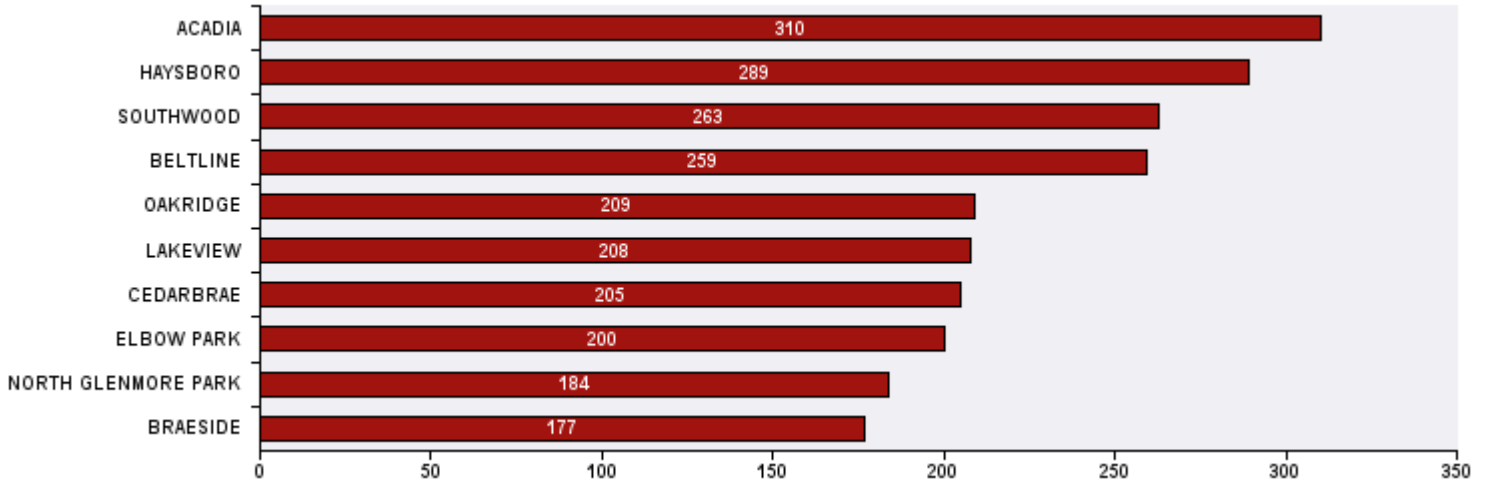

### Top 10 Communities in Ward 11 by SR Volume

Top 20 SR Types by Volume	SR Count	% of Total Ward
Parks - Tree Concern - WAM	211	5.0%
WRS - Cart Management	195	4.7%
Bylaw - Long Grass - Weeds Infraction	141	3.4%
Corporate - Graffiti Concerns	136	3.2%
Finance - Property Tax Account Inquiry	131	3.1%
Roads - Pothole Maintenance	111	2.6%
CBS Inspection - Electrical	99	2.4%
Finance - ONLINE TIPP Agreement Request	91	2.2%
WATS - Sewage Back-up	86	2.1%
Corporate - Face Covering Concerns	82	2.0%
Roads - Debris on Street/Sidewalk/Boulevard	81	1.9%
CBS Inspection - Residential Improvement Project - RIP	76	1.8%
Bylaw - Tree - Shrub Infraction	73	1.7%
CBS Inspection - Commercial or Multi-Family	65	1.6%
WRS - Waste - Residential	64	1.5%
Bylaw - Disturbance and Behavioural Concerns	61	1.5%
Roads - Roadway Maintenance	57	1.4%
311 Contact Us	55	1.3%
Bylaw - Material on Public Property	55	1.3%
Roads - Sidewalk - Curb and Gutter Repair	54	1.3%
<b>Total Top 20 SR Types</b>	<b>1,924</b>	<b>45.9%</b>
<b>Total Other SRs</b>	<b>2,269</b>	<b>54.1%</b>
<b>Total SRs for Ward</b>	<b>4,193</b>	<b>100.0%</b>