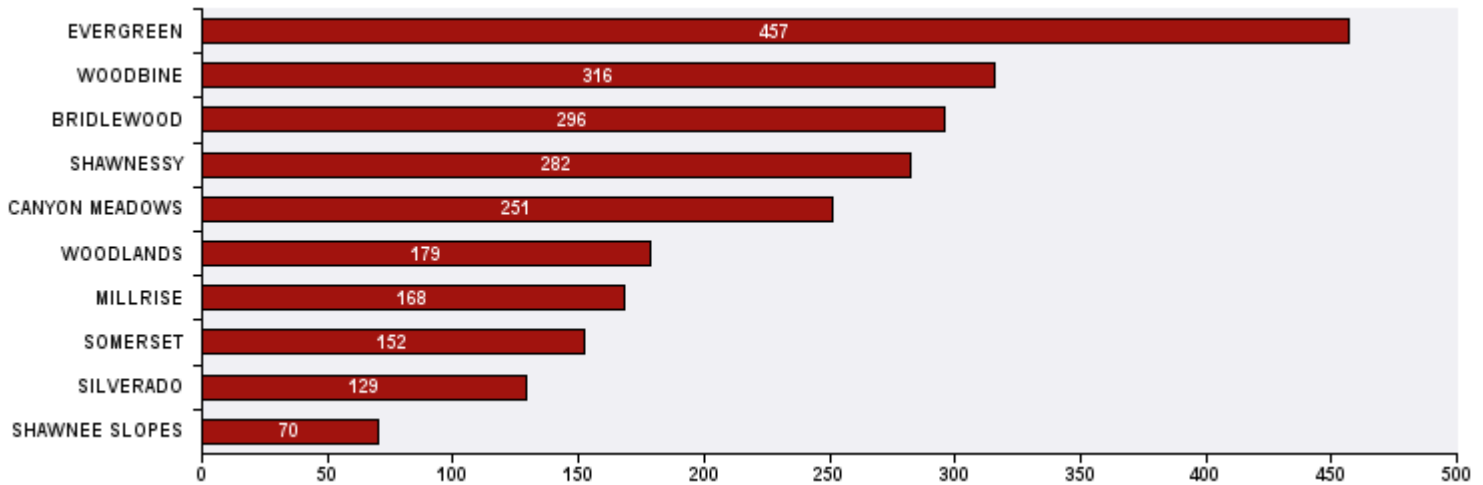

Top 10 Communities in Ward 13 by SR Volume

Top 20 SR Types by Volume	SR Count	% of Total Ward
Roads - Snow and Ice Control	787	32.6%
Bylaw - Snow and Ice on Sidewalk	217	9.0%
Finance - Property Tax Account Inquiry	108	4.5%
Finance - ONLINE TIPP Agreement Request	94	3.9%
WRS - Cart Management	83	3.4%
WRS - Recycling - Blue Cart	62	2.6%
Parks - Snow and Ice Concerns - WAM	58	2.4%
WRS - Waste - Residential	53	2.2%
CBS Inspection - Electrical	51	2.1%
CBS Inspection - Residential Improvement Project - RIP	42	1.7%
Finance - TIPP Agreement Request	41	1.7%
CBS Inspection - Furnace Replacement	39	1.6%
WRS - Compost - Green Cart	37	1.5%
311 Contact Us	27	1.1%
WATS - Sewage Back-up	27	1.1%
Bylaw - Material on Public Property	25	1.0%
CBS Inspection - Heating & Ventilation	19	0.8%
Roads - Signs - Missing - Damaged	19	0.8%
Roads - Traffic or Pedestrian Light Repair	19	0.8%
WRS - New Service - Carts	19	0.8%
Total Top 20 SR Types	1,827	75.7%
Total Other SRs	588	24.3%
Total SRs for Ward	2,415	100.0%