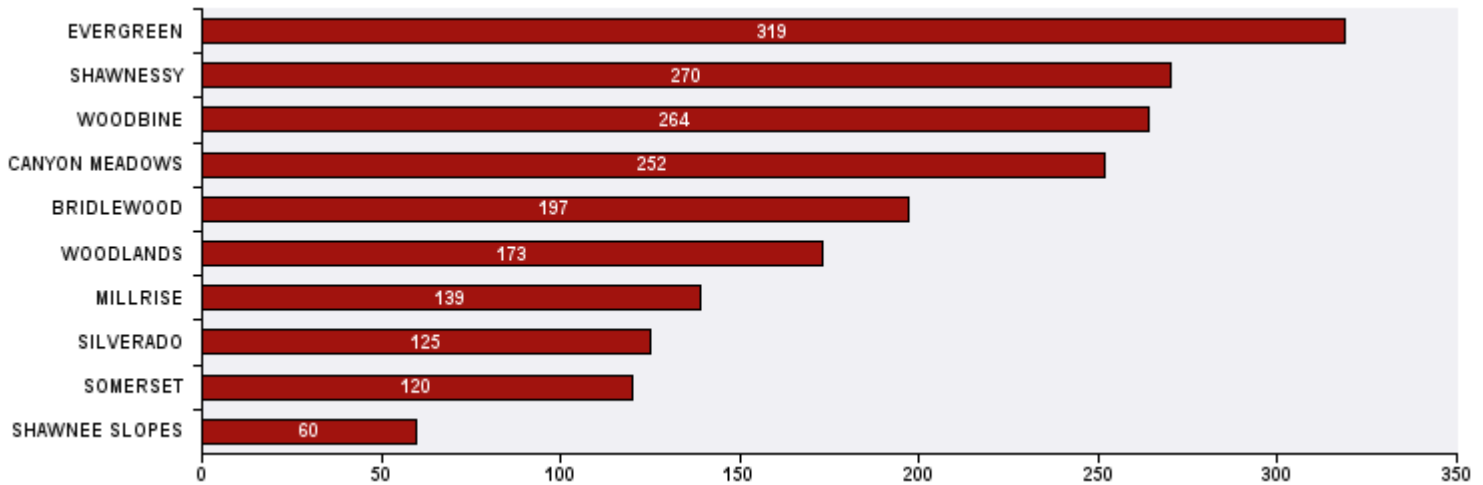

Top 10 Communities in Ward 13 by SR Volume

Top 20 SR Types by Volume	SR Count	% of Total Ward
Roads - Snow and Ice Control	357	17.6%
Bylaw - Snow and Ice on Sidewalk	209	10.3%
Finance - Property Tax Account Inquiry	141	6.9%
Finance - ONLINE TIPP Agreement Request	109	5.4%
WRS - Cart Management	86	4.2%
Parks - Snow and Ice Concerns - WAM	61	3.0%
Finance - TIPP Agreement Request	54	2.7%
WRS - Waste - Residential	51	2.5%
CBS Inspection - Electrical	49	2.4%
CBS Inspection - Residential Improvement Project - RIP	41	2.0%
WRS - Recycling - Blue Cart	33	1.6%
CBS Inspection - Furnace Replacement	31	1.5%
CBS Inspection - Heating & Ventilation	30	1.5%
WRS - Compost - Green Cart	27	1.3%
CBS Inspection - Gas	25	1.2%
WRS - New Service - Carts	23	1.1%
311 Contact Us	21	1.0%
AS - Animal at Large	20	1.0%
CBS Inspection - Plumbing	20	1.0%
CT - Bus Route or Bus Schedule	18	0.9%
Total Top 20 SR Types	1,406	69.2%
Total Other SRs	626	30.8%
Total SRs for Ward	2,032	100.0%