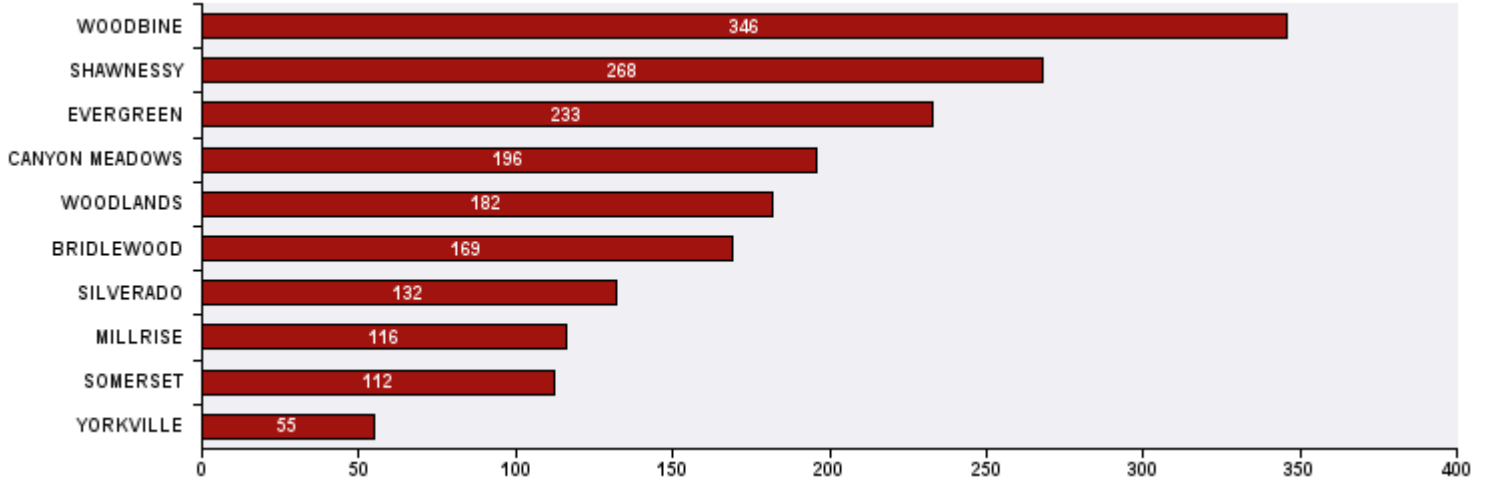

Top 10 Communities in Ward 13 by SR Volume

Top 20 SR Types by Volume	SR Count	% of Total Ward
Bylaw - Tree - Shrub Infraction	165	8.6%
WATS - Catch Basin Concerns	154	8.1%
Finance - Property Tax Account Inquiry	146	7.6%
Bylaw - Snow and Ice on Sidewalk	118	6.2%
Roads - Pothole Maintenance	105	5.5%
Roads - Snow and Ice Control	87	4.6%
Roads - Streetlight Maintenance	70	3.7%
Finance - ONLINE TIPP Agreement Request	63	3.3%
WRS - Cart Management	55	2.9%
WRS - Waste - Residential	51	2.7%
CBS Inspection - Electrical	45	2.4%
CBS Inspection - Residential Improvement Project - RIP	29	1.5%
Bylaw - Material on Public Property	27	1.4%
Finance - TIPP Agreement Request	26	1.4%
CBS Inspection - Furnace Replacement	25	1.3%
CBS Inspection - Gas	24	1.3%
WRS - New Service - Carts	23	1.2%
Roads - Roadway Maintenance	22	1.2%
Parks - Snow and Ice Concerns - WAM	21	1.1%
WRS - Recycling - Blue Cart	21	1.1%
Total Top 20 SR Types	1,277	66.8%
Total Other SRs	634	33.2%
Total SRs for Ward	1,911	100.0%