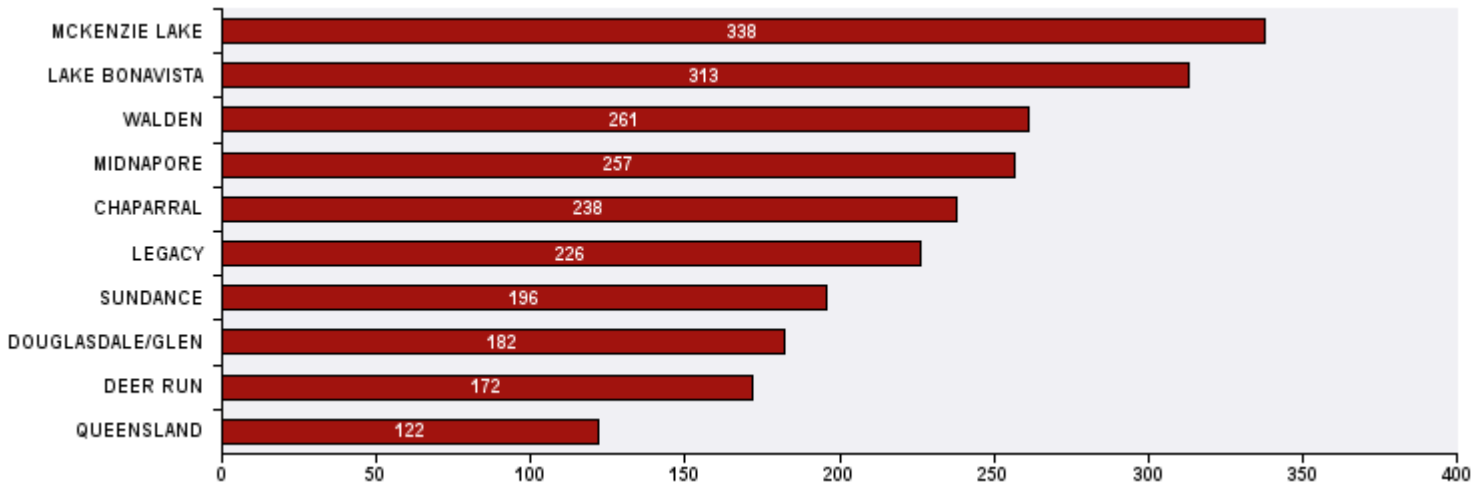

### Top 10 Communities in Ward 14 by SR Volume

Top 20 SR Types by Volume	SR Count	% of Total Ward
Finance - Property Tax Account Inquiry	120	4.5%
Finance - ONLINE TIPP Agreement Request	117	4.4%
CBS Inspection - Electrical	113	4.3%
Parks - Tree Concern - WAM	108	4.1%
CBS Inspection - Residential Improvement Project - RIP	91	3.4%
WRS - Cart Management	89	3.4%
Roads - Pothole Maintenance	86	3.2%
Roads - Sidewalk - Curb and Gutter Repair	72	2.7%
Bylaw - Long Grass - Weeds Infraction	62	2.3%
311 Contact Us	61	2.3%
WRS - Waste - Residential	60	2.3%
WRS - Compost - Green Cart	53	2.0%
WRS - New Service - Carts	51	1.9%
AS - Pick Up Stray	45	1.7%
WRS - Recycling - Blue Cart	38	1.4%
Corporate - Face Covering Concerns	37	1.4%
Finance - TIPP Agreement Request	37	1.4%
Bylaw - Noise Concerns	36	1.4%
CBS Inspection - Furnace Replacement	36	1.4%
CBS - RIM - Property Research	35	1.3%
Roads - Backlane Maintenance	35	1.3%
Roads - Dead Animal Pick-Up	35	1.3%
<b>Total Top 20 SR Types</b>	<b>1,417</b>	<b>53.5%</b>
<b>Total Other SRs</b>	<b>1,230</b>	<b>46.5%</b>
<b>Total SRs for Ward</b>	<b>2,647</b>	<b>100.0%</b>