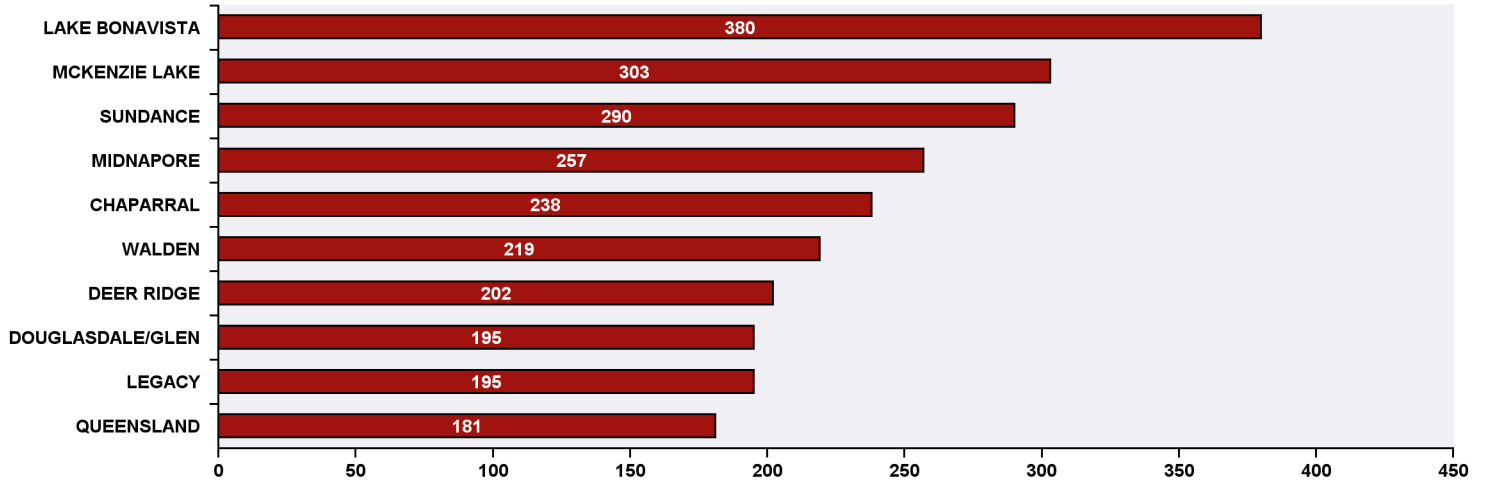

Top 10 Communities in Ward 14 by SR Volume

Top 20 SR Types by Volume	SR Count	% of Total Ward
Parks - Tree Concern - WAM	152	5.4%
CBS Inspection - Electrical	142	5.1%
Finance - Property Tax Account Inquiry	119	4.2%
Bylaw - Long Grass - Weeds Infraction	110	3.9%
WRS - Cart Management	102	3.6%
Finance - ONLINE TIPP Agreement Request	97	3.5%
WRS - Waste - Residential	93	3.3%
CBS Inspection - Residential Improvement Project - RIP	90	3.2%
CBS Inspection - Furnace Replacement	82	2.9%
WRS - Compost - Green Cart	62	2.2%
WRS - Recycling - Blue Cart	53	1.9%
Finance - TIPP Agreement Request	51	1.8%
Roads - Boulevard Maintenance	45	1.6%
Roads - Backlane Maintenance	44	1.6%
AS - Pick Up Stray	43	1.5%
Roads - Pothole Maintenance	42	1.5%
Roads - Sidewalk - Curb and Gutter Repair	41	1.5%
Parks - Mowing Request - WAM	39	1.4%
CBS Inspection - Commercial or Multi-Family	38	1.4%
AS - Animal at Large	36	1.3%
Total Top 20 SR Types	1,481	52.8%
Total Other SRs	1,326	47.2%
Total SRs for Ward	2,807	100.0%