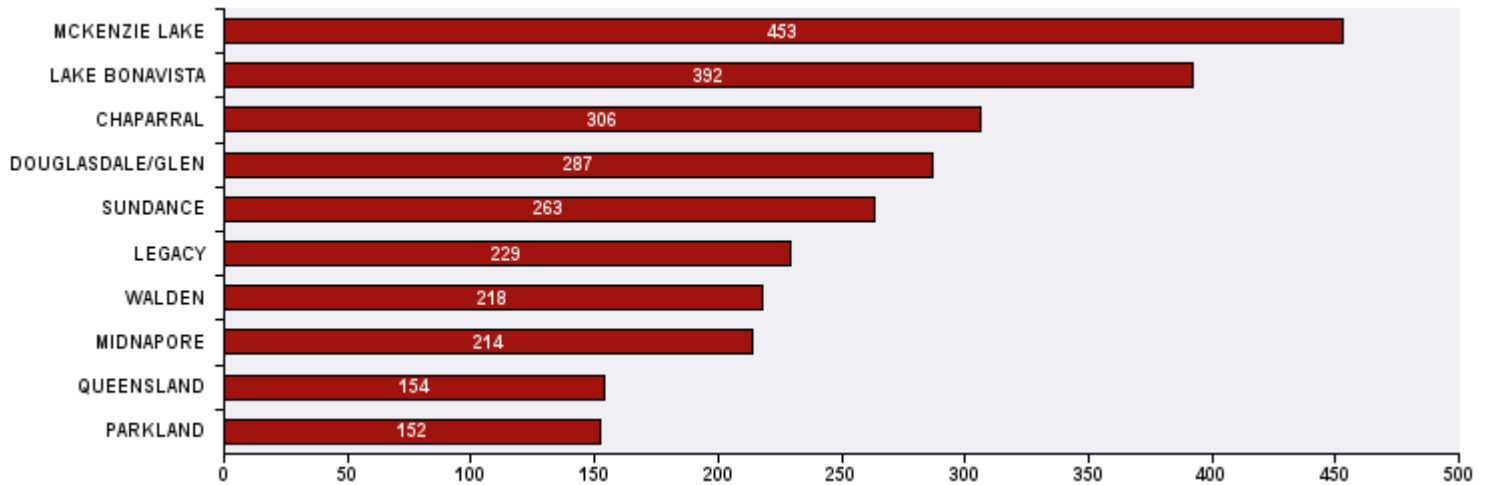

## Top 10 Communities in Ward 14 by SR Volume

Top 20 SR Types by Volume	SR Count	% of Total Ward
Roads - Pothole Maintenance	184	6.0%
CFD - Operation Birthdays	182	5.9%
WRS - Compost - Green Cart	176	5.7%
Finance - Property Tax Account Inquiry	159	5.2%
Parks - Tree Concern - WAM	122	4.0%
WRS - Cart Management	120	3.9%
Finance - ONLINE TIPP Agreement Request	113	3.7%
WRS - Waste - Residential	86	2.8%
Bylaw - Disturbance and Behavioural Concerns	74	2.4%
Roads - Street Cleaning	72	2.3%
CBS Inspection - Electrical	69	2.2%
WRS - Recycling - Blue Cart	67	2.2%
311 Contact Us	66	2.1%
WATS - Service and Main Valve Issues	57	1.9%
CBS Inspection - Plumbing	50	1.6%
CBS Inspection - Residential Improvement Project - RIP	50	1.6%
AS - Pick Up Stray	49	1.6%
WRS - New Service - Carts	46	1.5%
Bylaw - Material on Public Property	45	1.5%
Roads - Sidewalk - Curb and Gutter Repair	43	1.4%
<b>Total Top 20 SR Types</b>	<b>1,830</b>	<b>59.5%</b>
<b>Total Other SRs</b>	<b>1,246</b>	<b>40.5%</b>
<b>Total SRs for Ward</b>	<b>3,076</b>	<b>100.0%</b>